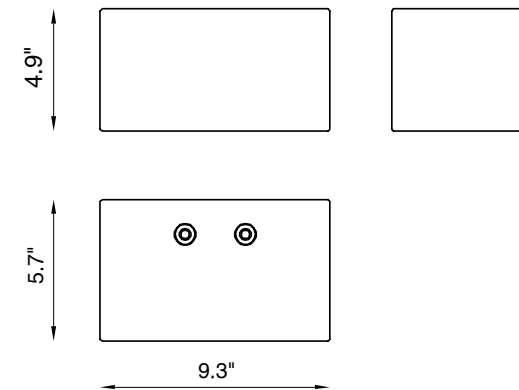

A direct light that creates precise bright atmospheres alongside paths, access points and façades of the buildings it is installed on. Minivirtus Direct IP65 has an internal soul in die-cast aluminium, a satin-glass diffuser, silicone gaskets and internal inox-steel screws which make it the ideal product for outdoor environments.

79 Trenton Avenue
Frenchtown, NJ 08825

www.designplan.com

Tel: (908) 996-7710
Fax: (908) 996-7042

TECHNICAL FEATURES

Code	BU3078.DC
Type	Wall lamp 
Material	DC: DurCoral®
Weight	11.0 lbs
Mounting	Wall mounting
IP rating	IP65
Control gear	Constant voltage LED driver
Cut out for plasterboard	-
Lamp type	LED 24V 
Lamp wattage	1 x 10W
Luminous efficacy	1400 lm
Light distribution	Wide beam 120°
Fitting	-
Light color	White 3000K White 2700K 4000K (on request)
Light hole	-
Voltage connection	xxx · 50/60Hz
CRI	>80
Emergency	-
Note	Extra white frosted glass diffuser. Aluminum reflector.