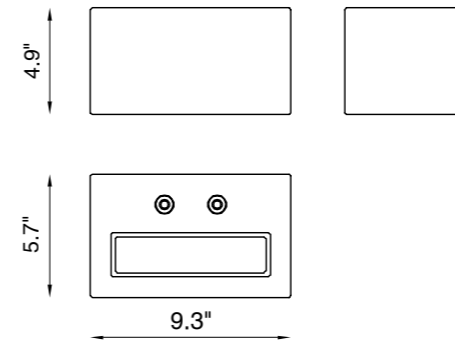

*A bi-emission applique, it paints and shapes light on walls, breaking into darkness to embrace and exalt spaces in a perfect synthesis of aesthetics and advanced technology. Minivirtus IP65 has an internal soul in die-cast aluminium, a satin-glass diffuser, silicone gaskets and internal inox-steel screws which make it the ideal product for outdoor environments.*

## TECHNICAL FEATURES

Code	<b>BU3046.DC</b>
Type	Wall lamp 
Material	DC: DurCoral®
Weight	10.4 lbs
Mounting	Wall mounting
IP rating	IP65
Control gear	Constant voltage LED driver
Cut out for plasterboard	-
Lamp type	LED 24V 
Lamp wattage	2 x 10W
Luminous efficacy	2 x 1400 lm
Light distribution	Wide beam 120°
Fitting	-
Light color	White 3000K White 2700K   4000K (on request)
Light hole	-
Voltage connection	xxx · 50/60Hz
CRI	>80
Emergency	-
Energy efficiency class	-
Note	Extra white frosted glass diffuser. Aluminum reflector.