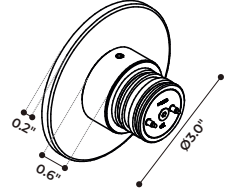

TECHNICAL DATA

Wattage / Input	5W per beam (24VDC)
Power Supply	Remote, not included. See page 4.
Construction	Body: Anodized Turned Aluminum Lens: Polyurethane Opal Resin
CCT	2700K, 3000K
CRI	>80
BUG Rating	B0-U1-G0 (3000K)
Delivered Lumens	600 lm (3000K)
Efficacy	120 lm/W (3000K)
Optics	Diffuse - Mono or Double Emission
Finishes	Black, Bronze, Aluminum
Fixture Dimensions	Ø1.4" x 5.9"
Fixture Weight	1.32 lbs
IP Rating	IP65
Impact Resistance	IK08

Job Name/Date:

Fixture Type Designation:

SUPPORT ACCESSORIES - See ordering matrix on page 3

D72007.US
Bollard - 11.8" h - Black

D72017.US
Bollard - 19.7" h - Black

D72027.US
Bollard - 31.5" h - Black

D70037.US
Wall - Black

D70067.US
Deco Bend Shape Stem
19.7" h - Black - with Base

D70087.US
Deco Bend Shape Stem
19.7" h - Black - with Spike

D70107.US
Deco Stem
19.7" h - Black - with Base

D70127.US
Deco Stem
19.7" h - Black - with Spike