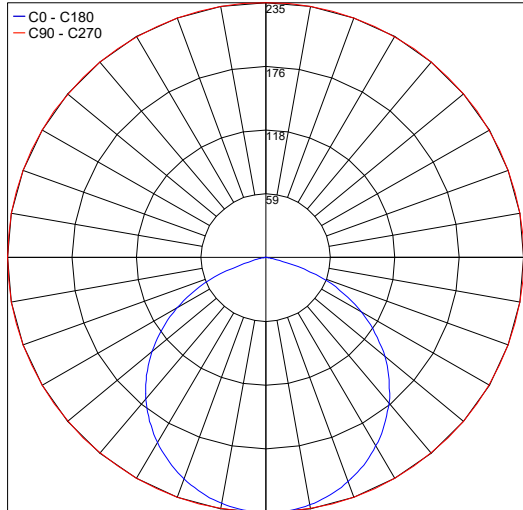

SUGGESTED POWER SUPPLIES

24VDC

Part Number	Description	Input/Output	# of Fixtures
PPLT00689	ELV / TRIAC	120VAC to 24VDC, 10W, Class 2, IP67	1-1
PPLT00680	ELV / TRIAC & 0-10V Dimming (100 to 0%)	120-277VAC to 24VDC, 20W, Class 2	1-3
PPLT00690	ELV / TRIAC & 0-10V Dimming (100 to 0%)	120-277VAC to 24VDC, 40W, Class 2, IP67	1-6
PPLT00543	0-10V Dimming to 1.0%	120-277VAC to 24VDC, 100W, Class 2	1-16

Suggested Lutron Compatible

Part Number	Option	Lutron SKU	Dim Range	Description	Input/Output	# of Fixtures
PPLT00273	L3DAE / L3DA3W	L3DA	100%-1%	Hi-Lume™ 1% EcoSystem™ or 1% 3-Wire LED Driver	120-277VAC to 24VDC, 40W, Class 2	1-6
PPLT00530	L3DAE / L3DA3W	L3DA	100%-1%	Hi-Lume™ 1% EcoSystem™ or 1% 3-Wire LED Driver	120-277VAC to 24VDC, 96W, Class 2	1-15

For other power supply options consult factory.

PHOTOMETRIC DATA

Maximum Candela = 235.3

PHOTOMETRIC FILENAME : MUSE-CAPSULE-2700K-MONO-24V.IES

Maximum Candela = 247.7