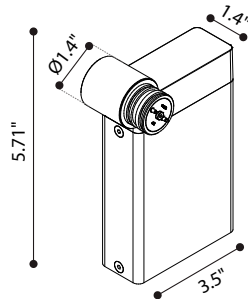

TECHNICAL DATA

Wattage / Input	5W per beam (24VDC)
Power Supply	Remote, not included. See page 4.
Construction	Body: Anodized Turned Aluminum Lens: Polyurethane Opal Resin
CCT	2700K, 3000K
CRI	>80
BUG Rating	B0-U1-G0 (3000K)
Delivered Lumens	600 lm (3000K)
Efficacy	120 lm/W (3000K)
Optics	Diffuse - Mono or Double Emission
Finishes	Black, Bronze, Aluminum
Fixture Dimensions	Ø1.4" x 5.9"
Fixture Weight	1.32 lbs
IP Rating	IP65
Impact Resistance	IK08

Fixture Type Designation:

SUPPORT ACCESSORIES - See ordering matrix below

D70042.US
Box - Small - White

D70043.US
Box - Small - Sand

D70045.US
Box - Small - Aluminum

D700411.US
Box - Small - Black

D70052.US
Box - Big - White

D70053.US
Box - Big - Sand

D700511.US
Box - Big - Black

SUPPORT ACCESSORIES ORDERING

		US			US
Model No.	Description		Model No.	Description	
D72007	Bollard - 11.8" h, black	US	D70067	Deco Bend Shape Stem - 19.7" h, w/ base, black	US
D72017	Bollard - 19.7" h, black		D70077	Deco Bend Shape Stem - 31.5" h, w/ base, black	
D72027	Bollard - 31.5" h, black		D70087	Deco Bend Shape Stem - 19.7" h, w/ spike, black	
D70037	Wall - black		D70097	Deco Bend Shape Stem - 31.5" h, w/ spike, black	
D70042	Small Box - white		D70107	Deco Stem - 19.7" h, w/ base, black	
D70043	Small Box - sand		D70127	Deco Stem - 19.7" h, w/ spike, black	
D70045	Small Box - aluminum		D70137	Deco Stem - 31.5" h, w/ spike, black	
D700411	Small Box - black				
D70052	Big Box - white				
D70053	Big Box - sand				
D700511	Big Box - black				