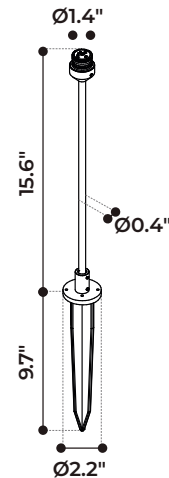

TECHNICAL DATA

Wattage / Input	5W per beam (24VDC)
Power Supply	Remote, not included. See page 4.
Construction	Body: Anodized Turned Aluminum Lens: Polyurethane Opal Resin
CCT	2700K, 3000K
CRI	>80
BUG Rating	B0-U1-G0 (3000K)
Delivered Lumens	600 lm (3000K)
Efficacy	120 lm/W (3000K)
Optics	Diffuse - Mono or Double Emission
Finishes	Black, Bronze, Aluminum
Fixture Dimensions	Ø1.4" x 5.9"
Fixture Weight	1.32 lbs
IP Rating	IP65
Impact Resistance	IK08

Fixture Dimensions

MONO

BI

ORDERING INFORMATION

Example: D902010019.US. See page 2 & 3 for support accessories. Power supplies / accessories sold separately.

D9020			US
Model No.	CCT	Color	
D9020	1000 - 3000K/3100K, Single 1001 - 3000K/3100K, Double	9 - Bronze 7 - Black 6 - Aluminum	US

Job Name/Date:

Fixture Type Designation:

SUPPORT ACCESSORIES - See ordering matrix on page 3

D72007.US
Bollard - 11.8" h - Black

D72017.US
Bollard - 19.7" h - Black

D72027.US
Bollard - 31.5" h - Black

D70037.US
Wall - Black

D70067.US
Deco Bend Shape Stem
19.7" h - Black - with Base

D70087.US
Deco Bend Shape Stem
19.7" h - Black - with Spike

D70107.US
Deco Stem
19.7" h - Black - with Base

D70127.US
Deco Stem
19.7" h - Black - with Spike