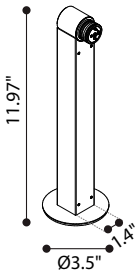

TECHNICAL DATA

Wattage / Input	5W per beam (24VDC)
Power Supply	Remote, not included. See page 4.
Construction	Body: Anodized Turned Aluminum Lens: Polyurethane Opal Resin
CCT	2700K, 3000K
CRI	>80
BUG Rating	B0-U1-G0 (3000K)
Delivered Lumens	600 lm (3000K)
Efficacy	120 lm/W (3000K)
Optics	Diffuse - Mono or Double Emission
Finishes	Black, Bronze, Aluminum
Fixture Dimensions	Ø1.4" x 5.9"
Fixture Weight	1.32 lbs
IP Rating	IP65
Impact Resistance	IK08

Fixture Dimensions

MONO

BI

ORDERING INFORMATION

Example: D902010019.US. See page 2 & 3 for support accessories. Power supplies / accessories sold separately.

D9020			US
Model No.	CCT	Color	
D9020	1000 - 3000K/3100K, Single 1001 - 3000K/3100K, Double	9 - Bronze 7 - Black 6 - Aluminum	US

Job Name/Date:

Fixture Type Designation:

SUPPORT ACCESSORIES - See ordering matrix on page 3

D72007.US
Bollard - 11.8" h - Black

D72017.US
Bollard - 19.7" h - Black

D72027.US
Bollard - 31.5" h - Black

D70037.US
Wall - Black