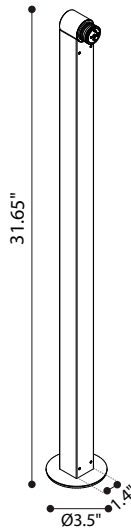

MUSE CAPSULE

MUSE is a modular outdoor lamp system that offers multiple lighting solutions based on the needs of the user, by combining one of the 3 emission sources - CAPSULE, STILLA and SPOT - with various installation accessories. MUSE CAPSULE is a cylinder made of anodized aluminum, offered with either single or double light emission, and comes in 3 standard finishes.

TECHNICAL DATA

Wattage / Input	5W per beam (24VDC)
Power Supply	Remote, not included. See page 4.
Construction	Body: Anodized Turned Aluminum Lens: Polyurethane Opal Resin
CCT	2700K, 3000K
CRI	>80
BUG Rating	B0-U1-G0 (3000K)
Delivered Lumens	600 lm (3000K)
Efficacy	120 lm/W (3000K)
Optics	Diffuse - Mono or Double Emission
Finishes	Black, Bronze, Aluminum
Fixture Dimensions	Ø1.4" x 5.9"
Fixture Weight	1.32 lbs
IP Rating	IP65
Impact Resistance	IK08

Fixture Dimensions

MONO

BI

ORDERING INFORMATION

Example: D902010019.US. See page 2 & 3 for support accessories. Power supplies / accessories sold separately.

D9020			US
Model No.	CCT	Color	
D9020	1000 - 3000K/3100K, Single 1001 - 3000K/3100K, Double	9 - Bronze 7 - Black 6 - Aluminum	US

Job Name/Date:

Fixture Type Designation:

SUPPORT ACCESSORIES - See ordering matrix on page 3

D72007.US
Bollard - 11.8" h - Black

D72017.US
Bollard - 19.7" h - Black

D72027.US
Bollard - 31.5" h - Black

D70037.US
Wall - Black