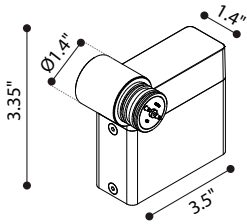

SUPPORT ACCESSORIES - See ordering matrix below

D70042.US
Box - Small - White

D70043.US
Box - Small - Sand

D70045.US
Box - Small - Aluminum

D700411.US
Box - Small - Black