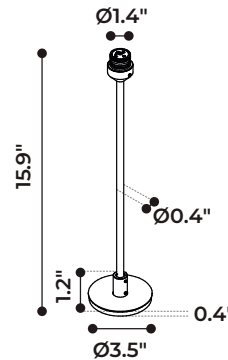

TECHNICAL DATA

Wattage / Input	5W per beam (24VDC)
Power Supply	Remote, not included. See page 4.
Construction	Body: Anodized Turned Aluminum Lens: Polyurethane Opal Resin
CCT	2700K, 3000K
CRI	>80
BUG Rating	B0-U1-G0 (3000K)
Delivered Lumens	600 lm (3000K)
Efficacy	120 lm/W (3000K)
Optics	Diffuse - Mono or Double Emission
Finishes	Black, Bronze, Aluminum
Fixture Dimensions	Ø1.4" x 5.9"
Fixture Weight	1.32 lbs
IP Rating	IP65
Impact Resistance	IK08

Fixture Dimensions

MONO

BI

ORDERING INFORMATION

Example: D902010019.US. See page 2 & 3 for support accessories. Power supplies / accessories sold separately.

D9020			US
Model No.	CCT	Color	
D9020	1000 - 3000K/3100K, Single 1001 - 3000K/3100K, Double	9 - Bronze 7 - Black 6 - Aluminum	US

Job Name/Date:

Fixture Type Designation:

SUPPORT ACCESSORIES - See ordering matrix on page 3

D72007.US
Bollard - 11.8" h - Black

D72017.US
Bollard - 19.7" h - Black

D72027.US
Bollard - 31.5" h - Black

D70037.US
Wall - Black

D70067.US
Deco Bend Shape Stem
19.7" h - Black - with Base

D70087.US
Deco Bend Shape Stem
19.7" h - Black - with Spike

D70107.US
Deco Stem
19.7" h - Black - with Base

D70127.US
Deco Stem
19.7" h - Black - with Spike