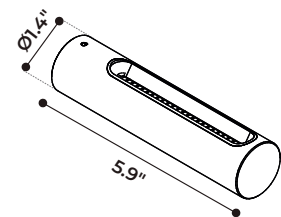

MUSE CAPSULE

MUSE is a modular outdoor lamp system that offers multiple lighting solutions based on the needs of the user, by combining one of the 3 emission sources - CAPSULE, STILLA and SPOT - with various installation accessories. MUSE CAPSULE is a cylinder made of anodized aluminum, offered with either single or double light emission, and comes in 3 standard finishes.

TECHNICAL DATA

Wattage / Input	5W per beam (24VDC)
Power Supply	Remote, not included. See page 4.
Construction	Body: Anodized Turned Aluminum Lens: Polyurethane Opal Resin
CCT	2700K, 3000K
CRI	>80
BUG Rating	B0-U1-G0 (3000K)
Delivered Lumens	600 lm (3000K)
Efficacy	120 lm/W (3000K)
Optics	Diffuse - Mono or Double Emission
Finishes	Black, Bronze, Aluminum
Fixture Dimensions	Ø1.4" x 5.9"
Fixture Weight	1.32 lbs
IP Rating	IP65
Impact Resistance	IK08

Fixture Dimensions

MONO

BI

ORDERING INFORMATION

Example: D902010019.US. See page 2 & 3 for support accessories. Power supplies / accessories sold separately.

D9020			US
Model No.	CCT	Color	
D9020	1000 - 3000K/3100K, Single 1001 - 3000K/3100K, Double	9 - Bronze 7 - Black 6 - Aluminum	US