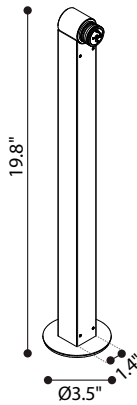

MUSE CAPSULE

MUSE is a modular outdoor lamp system that offers multiple lighting solutions based on the needs of the user, by combining one of the 3 emission sources - CAPSULE, STILLA and SPOT - with various installation accessories. MUSE CAPSULE is a cylinder made of anodized aluminum, offered with either single or double light emission, and comes in 3 standard finishes.

TECHNICAL DATA

Wattage / Input	5W per beam (24VDC)
Power Supply	Remote, not included. See page 4.
Construction	Body: Anodized Turned Aluminum Lens: Polyurethane Opal Resin
CCT	2700K, 3000K
CRI	>80
BUG Rating	B0-U1-G0 (3000K)
Delivered Lumens	600 lm (3000K)
Efficacy	120 lm/W (3000K)
Optics	Diffuse - Mono or Double Emission
Finishes	Black, Bronze, Aluminum
Fixture Dimensions	Ø1.4" x 5.9"
Fixture Weight	1.32 lbs
IP Rating	IP65
Impact Resistance	IK08

Fixture Dimensions

MONO

BI

ORDERING INFORMATION

Example: D902010019.US. See page 2 & 3 for support accessories. Power supplies / accessories sold separately.

D9020			US
Model No.	CCT	Color	
D9020	1000 - 3000K/3100K, Single 1001 - 3000K/3100K, Double	9 - Bronze 7 - Black 6 - Aluminum	US

Job Name/Date:

Fixture Type Designation:

SUPPORT ACCESSORIES - See ordering matrix on page 3

D72007.US
Bollard - 11.8" h - Black

D72017.US
Bollard - 19.7" h - Black

D72027.US
Bollard - 31.5" h - Black

D70037.US
Wall - Black