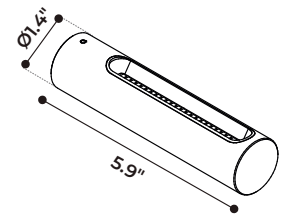

MUSE CAPSULE

MUSE is a modular outdoor lamp system that offers multiple lighting solutions based on the needs of the user, by combining one of the 3 emission sources - CAPSULE, STILLA and SPOT - with various installation accessories. MUSE CAPSULE is a cylinder made of anodized aluminum, offered with either single or double light emission, and comes in 3 standard finishes.

TECHNICAL DATA

Wattage / Input	5W per beam (24VDC)
Power Supply	Remote, not included. See page 4.
Construction	Body: Anodized Turned Aluminum Lens: Polyurethane Opal Resin
CCT	2700K, 3000K
CRI	>80
BUG Rating	B0-U1-G0 (3000K)
Delivered Lumens	600 lm (3000K)
Efficacy	120 lm/W (3000K)
Optics	Diffuse - Mono or Double Emission
Finishes	Black, Bronze, Aluminum
Fixture Dimensions	Ø1.4" x 5.9"
Fixture Weight	1.32 lbs
IP Rating	IP65
Impact Resistance	IK08

Fixture Dimensions

MONO

BI

ORDERING INFORMATION

Example: D902010019.US. See page 2 & 3 for support accessories. Power supplies / accessories sold separately.

D9020			US
Model No.	CCT	Color	
D9020	1000 - 3000K/3100K, Single 1001 - 3000K/3100K, Double	9 - Bronze 7 - Black 6 - Aluminum	US