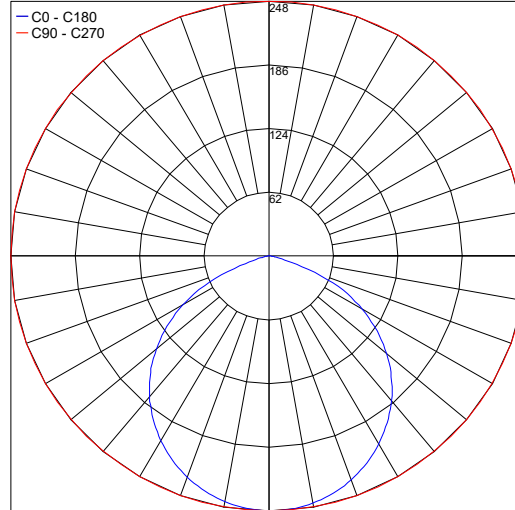

For other power supply options consult factory.

PHOTOMETRIC DATA

Maximum Candela = 235.3

PHOTOMETRIC FILENAME : MUSE-CAPSULE-2700K-MONO-24V.IES

Maximum Candela = 247.7

PHOTOMETRIC FILENAME : MUSE-CAPSULE-3000K-MONO-24V.IES