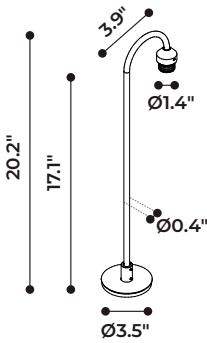

TECHNICAL DATA

Wattage / Input	5W per beam (24VDC)
Power Supply	Remote, not included. See page 4.
Construction	Body: Anodized Turned Aluminum Lens: Polyurethane Opal Resin
CCT	2700K, 3000K
CRI	>80
BUG Rating	B0-U1-G0 (3000K)
Delivered Lumens	600 lm (3000K)
Efficacy	120 lm/W (3000K)
Optics	Diffuse - Mono or Double Emission
Finishes	Black, Bronze, Aluminum
Fixture Dimensions	Ø1.4" x 5.9"
Fixture Weight	1.32 lbs
IP Rating	IP65
Impact Resistance	IK08

Fixture Dimensions

MONO

BI

ORDERING INFORMATION

Example: D902010019.US. See page 2 & 3 for support accessories. Power supplies / accessories sold separately.

D9020			US
Model No.	CCT	Color	
D9020	1000 - 3000K/3100K, Single 1001 - 3000K/3100K, Double	9 - Bronze 7 - Black 6 - Aluminum	US

Job Name/Date:

Fixture Type Designation:

SUPPORT ACCESSORIES - See ordering matrix on page 3

D72007.US
Bollard - 11.8" h - Black

D72017.US
Bollard - 19.7" h - Black

D72027.US
Bollard - 31.5" h - Black

D70037.US
Wall - Black

D70067.US
Deco Bend Shape Stem
19.7" h - Black - with Base

D70087.US
Deco Bend Shape Stem
19.7" h - Black - with Spike

D70107.US
Deco Stem
19.7" h - Black - with Base

D70127.US
Deco Stem
19.7" h - Black - with Spike