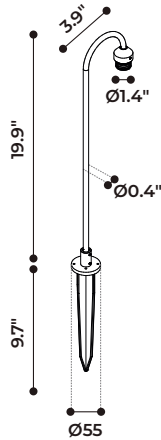

TECHNICAL DATA

Wattage / Input	5W per beam (24VDC)
Power Supply	Remote, not included. See page 4.
Construction	Body: Anodized Turned Aluminum Lens: Polyurethane Opal Resin
CCT	2700K, 3000K
CRI	>80
BUG Rating	B0-U1-G0 (3000K)
Delivered Lumens	600 lm (3000K)
Efficacy	120 lm/W (3000K)
Optics	Diffuse - Mono or Double Emission
Finishes	Black, Bronze, Aluminum
Fixture Dimensions	Ø1.4" x 5.9"
Fixture Weight	1.32 lbs
IP Rating	IP65
Impact Resistance	IK08

Fixture Dimensions

MONO

BI

ORDERING INFORMATION

Example: D902010019.US. See page 2 & 3 for support accessories. Power supplies / accessories sold separately.

D9020			US
Model No.	CCT	Color	
D9020	1000 - 3000K/3100K, Single 1001 - 3000K/3100K, Double	9 - Bronze 7 - Black 6 - Aluminum	US

Job Name/Date:

Fixture Type Designation:

SUPPORT ACCESSORIES - See ordering matrix on page 3

D72007.US
Bollard - 11.8" h - Black

D72017.US
Bollard - 19.7" h - Black

D72027.US
Bollard - 31.5" h - Black

D70037.US
Wall - Black

D70067.US
Deco Bend Shape Stem
19.7" h - Black - with Base

D70087.US
Deco Bend Shape Stem
19.7" h - Black - with Spike

D70107.US
Deco Stem
19.7" h - Black - with Base

D70127.US
Deco Stem
19.7" h - Black - with Spike