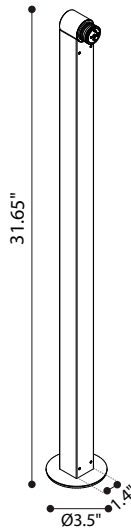

MUSE CAPSULE

MUSE is a modular outdoor lamp system that offers multiple lighting solutions based on the needs of the user, by combining one of the 3 emission sources - CAPSULE, STILLA and SPOT - with various installation accessories. MUSE CAPSULE is a cylinder made of anodized aluminum, offered with either single or double light emission, and comes in 3 standard finishes. Dark Sky compliant for output below 80°.

TECHNICAL DATA

Wattage / Input	5W per beam (24VDC)
Power Supply	Remote, not included. See page 4.
Construction	Body: Anodized Turned Aluminum Lens: Polyurethane Opal Resin
CCT	2700K, 3000K
CRI	>80
BUG Rating	B0-U1-G0 (3000K)
Delivered Lumens	600 lm (3000K) Dark Sky compliant, output below 80°
Efficacy	120 lm/W (3000K)
Optics	Diffuse - Mono or Double Emission
Finishes	Black, Bronze, Aluminum
Fixture Dimensions	Ø1.4" x 5.9"
Fixture Weight	1.32 lbs
IP Rating	IP65
Impact Resistance	IK08

Fixture Dimensions

MONO

BI

ORDERING INFORMATION

Example: D902010019.US. See page 2 & 3 for support accessories. Power supplies / accessories sold separately.

D9020			US
Model No.	CCT	Color	
D9020	1000 - 3000K/3100K, Single 1001 - 3000K/3100K, Double	9 - Bronze 7 - Black 6 - Aluminum	US

Job Name/Date:

Fixture Type Designation:

SUPPORT ACCESSORIES - See ordering matrix on page 3

D72007.US
Bollard - 11.8" h - Black

D72017.US
Bollard - 19.7" h - Black

D72027.US
Bollard - 31.5" h - Black

D70037.US
Wall - Black