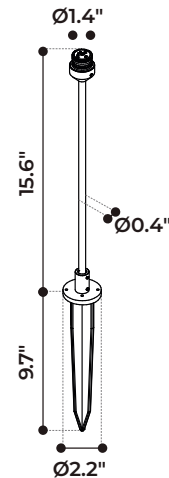

TECHNICAL DATA

Wattage / Input	5W per beam (24VDC)
Power Supply	Remote, not included. See page 4.
Construction	Body: Anodized Turned Aluminum Lens: Polyurethane Opal Resin
CCT	2700K, 3000K
CRI	>80
BUG Rating	B0-U1-G0 (3000K)
Delivered Lumens	600 lm (3000K) Dark Sky compliant, output below 80°
Efficacy	120 lm/W (3000K)
Optics	Diffuse - Mono or Double Emission
Finishes	Black, Bronze, Aluminum
Fixture Dimensions	Ø1.4" x 5.9"
Fixture Weight	1.32 lbs
IP Rating	IP65
Impact Resistance	IK08

Fixture Dimensions

MONO

BI

ORDERING INFORMATION

Example: D902010019.US. See page 2 & 3 for support accessories. Power supplies / accessories sold separately.

D9020			US
Model No.	CCT	Color	
D9020	1000 - 3000K/3100K, Single 1001 - 3000K/3100K, Double	9 - Bronze 7 - Black 6 - Aluminum	US

Job Name/Date:

Fixture Type Designation:

SUPPORT ACCESSORIES - See ordering matrix on page 3

D72007.US
Bollard - 11.8" h - Black

D72017.US
Bollard - 19.7" h - Black

D72027.US
Bollard - 31.5" h - Black

D70037.US
Wall - Black

D70067.US
Deco Bend Shape Stem
19.7" h - Black - with Base

D70087.US
Deco Bend Shape Stem
19.7" h - Black - with Spike

D70107.US
Deco Stem
19.7" h - Black - with Base

D70127.US
Deco Stem
19.7" h - Black - with Spike