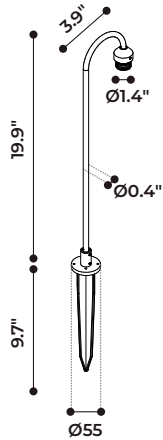

TECHNICAL DATA

Wattage / Input	5W per beam (24VDC)
Power Supply	Remote, not included. See page 4.
Construction	Body: Anodized Turned Aluminum Lens: Polyurethane Opal Resin
CCT	2700K, 3000K
CRI	>80
BUG Rating	B0-U1-G0 (3000K)
Delivered Lumens	600 lm (3000K) Dark Sky compliant, output below 80°
Efficacy	120 lm/W (3000K)
Optics	Diffuse - Mono or Double Emission
Finishes	Black, Bronze, Aluminum
Fixture Dimensions	Ø1.4" x 5.9"
Fixture Weight	1.32 lbs
IP Rating	IP65
Impact Resistance	IK08

Fixture Dimensions

MONO

BI

ORDERING INFORMATION

Example: D902010019.US. See page 2 & 3 for support accessories. Power supplies / accessories sold separately.

D9020			US
Model No.	CCT	Color	
D9020	1000 - 3000K/3100K, Single 1001 - 3000K/3100K, Double	9 - Bronze 7 - Black 6 - Aluminum	US

Job Name/Date:

Fixture Type Designation:

SUPPORT ACCESSORIES - See ordering matrix on page 3

D72007.US
Bollard - 11.8" h - Black

D72017.US
Bollard - 19.7" h - Black

D72027.US
Bollard - 31.5" h - Black

D70037.US
Wall - Black

D70067.US
Deco Bend Shape Stem
19.7" h - Black - with Base

D70087.US
Deco Bend Shape Stem
19.7" h - Black - with Spike

D70107.US
Deco Stem
19.7" h - Black - with Base

D70127.US
Deco Stem
19.7" h - Black - with Spike