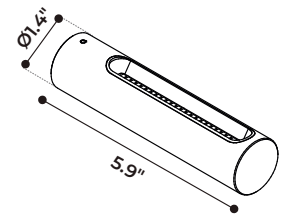

MUSE CAPSULE

MUSE is a modular outdoor lamp system that offers multiple lighting solutions based on the needs of the user, by combining one of the 3 emission sources - CAPSULE, STILLA and SPOT - with various installation accessories. MUSE CAPSULE is a cylinder made of anodized aluminum, offered with either single or double light emission, and comes in 3 standard finishes. Dark Sky compliant for output below 80°.

TECHNICAL DATA

Wattage / Input	5W per beam (24VDC)
Power Supply	Remote, not included. See page 4.
Construction	Body: Anodized Turned Aluminum Lens: Polyurethane Opal Resin
CCT	2700K, 3000K
CRI	>80
BUG Rating	B0-U1-G0 (3000K)
Delivered Lumens	600 lm (3000K) Dark Sky compliant, output below 80°
Efficacy	120 lm/W (3000K)
Optics	Diffuse - Mono or Double Emission
Finishes	Black, Bronze, Aluminum
Fixture Dimensions	Ø1.4" x 5.9"
Fixture Weight	1.32 lbs
IP Rating	IP65
Impact Resistance	IK08

Fixture Dimensions

MONO

BI

ORDERING INFORMATION

Example: D902010019.US. See page 2 & 3 for support accessories. Power supplies / accessories sold separately.

D9020			US
Model No.	CCT	Color	
D9020	1000 - 3000K/3100K, Single 1001 - 3000K/3100K, Double	9 - Bronze 7 - Black 6 - Aluminum	US