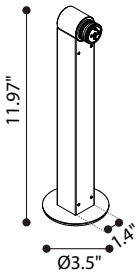

TECHNICAL DATA

Wattage / Input	5W per beam (24VDC)
Power Supply	Remote, not included. See page 4.
Construction	Body: Anodized Turned Aluminum Lens: Polyurethane Opal Resin
CCT	2700K, 3000K
CRI	>80
BUG Rating	B0-U1-G0 (3000K)
Delivered Lumens	600 lm (3000K) Dark Sky compliant, output below 80°
Efficacy	120 lm/W (3000K)
Optics	Diffuse - Mono or Double Emission
Finishes	Black, Bronze, Aluminum
Fixture Dimensions	Ø1.4" x 5.9"
Fixture Weight	1.32 lbs
IP Rating	IP65
Impact Resistance	IK08

Fixture Dimensions

MONO

BI

ORDERING INFORMATION

Example: D902010019.US. See page 2 & 3 for support accessories. Power supplies / accessories sold separately.

D9020			US
Model No.	CCT	Color	
D9020	1000 - 3000K/3100K, Single 1001 - 3000K/3100K, Double	9 - Bronze 7 - Black 6 - Aluminum	US

Job Name/Date:

Fixture Type Designation:

SUPPORT ACCESSORIES - See ordering matrix on page 3

D72007.US
Bollard - 11.8" h - Black

D72017.US
Bollard - 19.7" h - Black

D72027.US
Bollard - 31.5" h - Black

D70037.US
Wall - Black