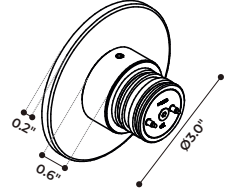

TECHNICAL DATA

Wattage / Input	5W per beam (24VDC)
Power Supply	Remote, not included. See page 4.
Construction	Body: Anodized Turned Aluminum Lens: Polyurethane Opal Resin
CCT	2700K, 3000K
CRI	>80
BUG Rating	B0-U1-G0 (3000K)
Delivered Lumens	600 lm (3000K) Dark Sky compliant, output below 80°
Efficacy	120 lm/W (3000K)
Optics	Diffuse - Mono or Double Emission
Finishes	Black, Bronze, Aluminum
Fixture Dimensions	Ø1.4" x 5.9"
Fixture Weight	1.32 lbs
IP Rating	IP65
Impact Resistance	IK08

Job Name/Date:

Fixture Type Designation:

SUPPORT ACCESSORIES - See ordering matrix on page 3

D72007.US
Bollard - 11.8" h - Black

D72017.US
Bollard - 19.7" h - Black

D72027.US
Bollard - 31.5" h - Black

D70037.US
Wall - Black

D70067.US
Deco Bend Shape Stem
19.7" h - Black - with Base

D70087.US
Deco Bend Shape Stem
19.7" h - Black - with Spike

D70107.US
Deco Stem
19.7" h - Black - with Base

D70127.US
Deco Stem
19.7" h - Black - with Spike