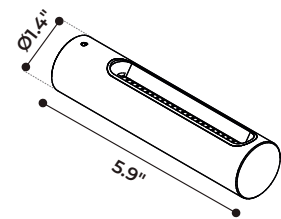

MUSE CAPSULE

MUSE is a modular outdoor lamp system that offers multiple lighting solutions based on the needs of the user, by combining one of the 3 emission sources - CAPSULE, STILLA and SPOT - with various installation accessories. MUSE CAPSULE is a cylinder made of anodized aluminum, offered with either single or double light emission, and comes in 3 standard finishes. Dark Sky compliant for output below 80°.

TECHNICAL DATA

Wattage / Input	5W per beam (24VDC)
Power Supply	Remote, not included. See page 4.
Construction	Body: Anodized Turned Aluminum Lens: Polyurethane Opal Resin
CCT	2700K, 3000K
CRI	>80
BUG Rating	B0-U1-G0 (3000K)
Delivered Lumens	600 lm (3000K) Dark Sky compliant, output below 80°
Efficacy	120 lm/W (3000K)
Optics	Diffuse - Mono or Double Emission
Finishes	Black, Bronze, Aluminum
Fixture Dimensions	Ø1.4" x 5.9"
Fixture Weight	1.32 lbs
IP Rating	IP65
Impact Resistance	IK08

Fixture Dimensions

MONO

BI

ORDERING INFORMATION

Example: D902010019.US. See page 2 & 3 for support accessories. Power supplies / accessories sold separately.

D9020			US
Model No.	CCT	Color	
D9020	1000 - 3000K/3100K, Single 1001 - 3000K/3100K, Double	9 - Bronze 7 - Black 6 - Aluminum	US