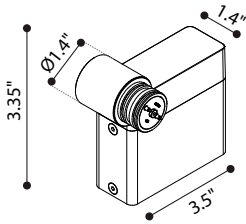

SUPPORT ACCESSORIES - See ordering matrix below

D70042.US
Box - Small - *White*

D70043.US
Box - Small - *Sand*

D70045.US
Box - Small - *Aluminum*

D700411.US
Box - Small - *Black*