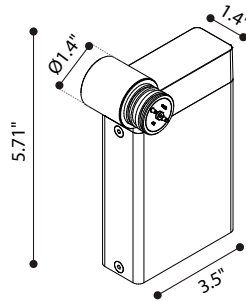

TECHNICAL DATA

Wattage / Input	5W per beam (24VDC)
Power Supply	Remote, not included. See page 4.
Construction	Body: Anodized Turned Aluminum Lens: Polyurethane Opal Resin
CCT	2700K, 3000K
CRI	>80
BUG Rating	B0-U1-G0 (3000K)
Delivered Lumens	600 lm (3000K) Dark Sky compliant, output below 80°
Efficacy	120 lm/W (3000K)
Optics	Diffuse - Mono or Double Emission
Finishes	Black, Bronze, Aluminum
Fixture Dimensions	Ø1.4" x 5.9"
Fixture Weight	1.32 lbs
IP Rating	IP65
Impact Resistance	IK08

Fixture Type Designation:

SUPPORT ACCESSORIES - See ordering matrix below

D70042.US
Box - Small - *White*

D70043.US
Box - Small - *Sand*

D70045.US
Box - Small - *Aluminum*

D700411.US
Box - Small - *Black*

D70052.US
Box - Big - *White*

D70053.US
Box - Big - *Sand*

D700511.US
Box - Big - *Black*

SUPPORT ACCESSORIES ORDERING

		US			US
Model No.	Description		Model No.	Description	
D72007	Bollard - 11.8" h, black	US	D70067	Deco Bend Shape Stem - 19.7" h, w/ base, black	US
D72017	Bollard - 19.7" h, black		D70077	Deco Bend Shape Stem - 31.5" h, w/ base, black	
D72027	Bollard - 31.5" h, black		D70087	Deco Bend Shape Stem - 19.7" h, w/ spike, black	
D70037	Wall - black		D70097	Deco Bend Shape Stem - 31.5" h, w/ spike, black	
D70042	Small Box - white		D70107	Deco Stem - 19.7" h, w/ base, black	
D70043	Small Box - sand		D70127	Deco Stem - 19.7" h, w/ spike, black	
D70045	Small Box - aluminum		D70137	Deco Stem - 31.5" h, w/ spike, black	
D700411	Small Box - black				
D70052	Big Box - white				
D70053	Big Box - sand				
D700511	Big Box - black				