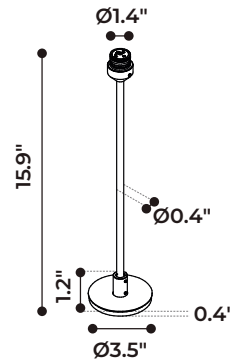

TECHNICAL DATA

Wattage / Input	5W per beam (24VDC)
Power Supply	Remote, not included. See page 4.
Construction	Body: Anodized Turned Aluminum Lens: Polyurethane Opal Resin
CCT	2700K, 3000K
CRI	>80
BUG Rating	B0-U1-G0 (3000K)
Delivered Lumens	600 lm (3000K) Dark Sky compliant, output below 80°
Efficacy	120 lm/W (3000K)
Optics	Diffuse - Mono or Double Emission
Finishes	Black, Bronze, Aluminum
Fixture Dimensions	Ø1.4" x 5.9"
Fixture Weight	1.32 lbs
IP Rating	IP65
Impact Resistance	IK08

Fixture Dimensions

MONO

BI

ORDERING INFORMATION

Example: D902010019.US. See page 2 & 3 for support accessories. Power supplies / accessories sold separately.

D9020			US
Model No.	CCT	Color	
D9020	1000 - 3000K/3100K, Single 1001 - 3000K/3100K, Double	9 - Bronze 7 - Black 6 - Aluminum	US

Job Name/Date:

Fixture Type Designation:

SUPPORT ACCESSORIES - See ordering matrix on page 3

D72007.US
Bollard - 11.8" h - Black

D72017.US
Bollard - 19.7" h - Black

D72027.US
Bollard - 31.5" h - Black

D70037.US
Wall - Black

D70067.US
Deco Bend Shape Stem
19.7" h - Black - with Base

D70087.US
Deco Bend Shape Stem
19.7" h - Black - with Spike

D70107.US
Deco Stem
19.7" h - Black - with Base

D70127.US
Deco Stem
19.7" h - Black - with Spike