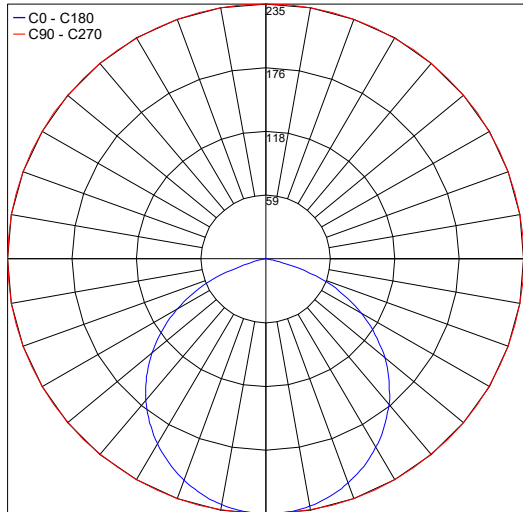

SUGGESTED POWER SUPPLIES

24VDC

Part Number	Description	Input/Output	# of Fixtures
PPLT00689	ELV / TRIAC	120VAC to 24VDC, 10W, Class 2, IP67	1-1
PPLT00680	ELV / TRIAC & 0-10V Dimming (100 to 0%)	120-277VAC to 24VDC, 20W, Class 2	1-3
PPLT00690	ELV / TRIAC & 0-10V Dimming (100 to 0%)	120-277VAC to 24VDC, 40W, Class 2, IP67	1-6
PPLT00709	ELV / TRIAC & 0-10V Dimming	120-277VAC to 24VDC, 96W, Class 2, DAMP	1-15
PPLT00543	0-10V Dimming to 1.0%	120-277VAC to 24VDC, 100W, Class 2	1-16

Suggested Lutron Compatible

Part Number	Option	Lutron SKU	Dim Range	Description	Input/Output	# of Fixtures
PPLT00273	L3DAE / L3DA3W	L3DA	100%-1%	Hi-Lume™ 1% EcoSystem™ or 1% 3-Wire LED Driver	120-277VAC to 24VDC, 40W, Class 2	1-6
PPLT00530	L3DAE / L3DA3W	L3DA	100%-1%	Hi-Lume™ 1% EcoSystem™ or 1% 3-Wire LED Driver	120-277VAC to 24VDC, 96W, Class 2	1-15

For other power supply options consult factory.

PHOTOMETRIC DATA

Maximum Candela = 235.3

PHOTOMETRIC FILENAME : MUSE-CAPSULE-2700K-MONO-24V.IES

Maximum Candela = 247.7