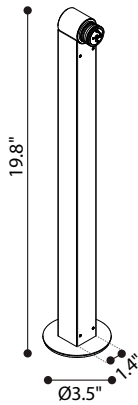

MUSE CAPSULE

MUSE is a modular outdoor lamp system that offers multiple lighting solutions based on the needs of the user, by combining one of the 3 emission sources - CAPSULE, STILLA and SPOT - with various installation accessories. MUSE CAPSULE is a cylinder made of anodized aluminum, offered with either single or double light emission, and comes in 3 standard finishes. Dark Sky compliant for output below 80°.

TECHNICAL DATA

Wattage / Input	5W per beam (24VDC)
Power Supply	Remote, not included. See page 4.
Construction	Body: Anodized Turned Aluminum Lens: Polyurethane Opal Resin
CCT	2700K, 3000K
CRI	>80
BUG Rating	B0-U1-G0 (3000K)
Delivered Lumens	600 lm (3000K) Dark Sky compliant, output below 80°
Efficacy	120 lm/W (3000K)
Optics	Diffuse - Mono or Double Emission
Finishes	Black, Bronze, Aluminum
Fixture Dimensions	Ø1.4" x 5.9"
Fixture Weight	1.32 lbs
IP Rating	IP65
Impact Resistance	IK08

Fixture Dimensions

MONO

BI

ORDERING INFORMATION

Example: D902010019.US. See page 2 & 3 for support accessories. Power supplies / accessories sold separately.

D9020			US
Model No.	CCT	Color	
D9020	1000 - 3000K/3100K, Single 1001 - 3000K/3100K, Double	9 - Bronze 7 - Black 6 - Aluminum	US

Job Name/Date:

Fixture Type Designation:

SUPPORT ACCESSORIES - See ordering matrix on page 3

D72007.US
Bollard - 11.8" h - Black

D72017.US
Bollard - 19.7" h - Black

D72027.US
Bollard - 31.5" h - Black

D70037.US
Wall - Black