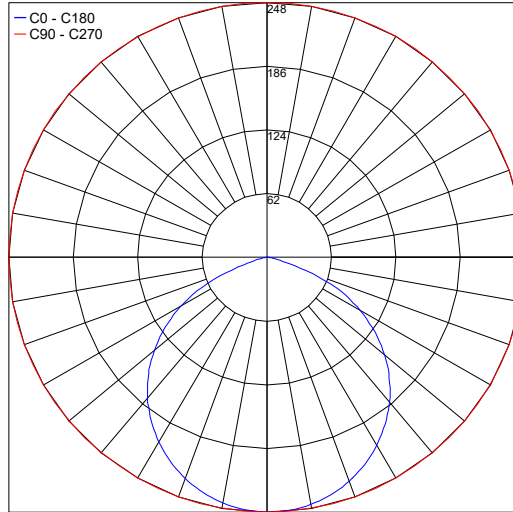

For other power supply options consult factory.

PHOTOMETRIC DATA

Maximum Candela = 235.3

PHOTOMETRIC FILENAME : MUSE-CAPSULE-2700K-MONO-24V.IES

Maximum Candela = 247.7

PHOTOMETRIC FILENAME : MUSE-CAPSULE-3000K-MONO-24V.IES