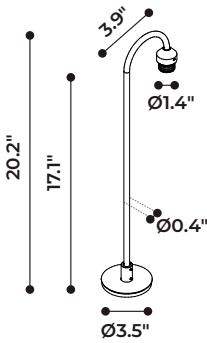

TECHNICAL DATA

Wattage / Input	5W per beam (24VDC)
Power Supply	Remote, not included. See page 4.
Construction	Body: Anodized Turned Aluminum Lens: Polyurethane Opal Resin
CCT	2700K, 3000K
CRI	>80
BUG Rating	B0-U1-G0 (3000K)
Delivered Lumens	600 lm (3000K) Dark Sky compliant, output below 80°
Efficacy	120 lm/W (3000K)
Optics	Diffuse - Mono or Double Emission
Finishes	Black, Bronze, Aluminum
Fixture Dimensions	Ø1.4" x 5.9"
Fixture Weight	1.32 lbs
IP Rating	IP65
Impact Resistance	IK08

Fixture Dimensions

MONO

BI

ORDERING INFORMATION

Example: D902010019.US. See page 2 & 3 for support accessories. Power supplies / accessories sold separately.

D9020			US
Model No.	CCT	Color	
D9020	1000 - 3000K/3100K, Single 1001 - 3000K/3100K, Double	9 - Bronze 7 - Black 6 - Aluminum	US

Job Name/Date:

Fixture Type Designation:

SUPPORT ACCESSORIES - See ordering matrix on page 3

D72007.US
Bollard - 11.8" h - Black

D72017.US
Bollard - 19.7" h - Black

D72027.US
Bollard - 31.5" h - Black

D70037.US
Wall - Black

D70067.US
Deco Bend Shape Stem
19.7" h - Black - with Base

D70087.US
Deco Bend Shape Stem
19.7" h - Black - with Spike

D70107.US
Deco Stem
19.7" h - Black - with Base

D70127.US
Deco Stem
19.7" h - Black - with Spike