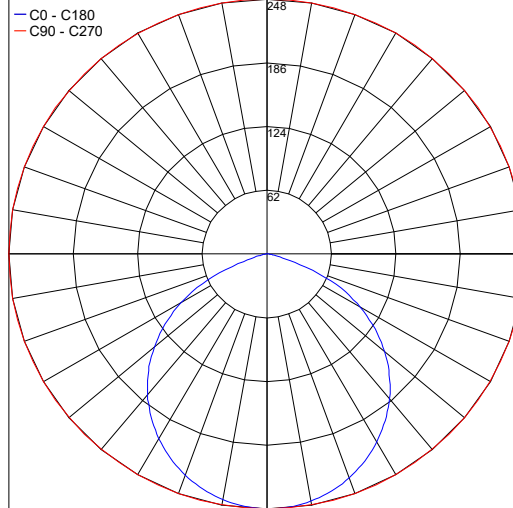

For other power supply options consult factory.

PHOTOMETRIC DATA

Maximum Candela = 235.3

PHOTOMETRIC FILENAME : MUSE-CAPSULE-2700K-MONO-24V.IES

Maximum Candela = 247.7

PHOTOMETRIC FILENAME : MUSE-CAPSULE-3000K-MONO-24V.IES