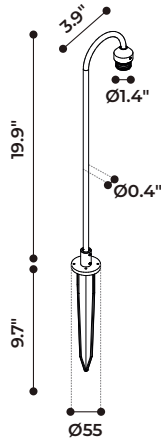

TECHNICAL DATA

Wattage / Input	5W per beam (24VDC)
Power Supply	Remote, not included. See page 4.
Construction	Body: Anodized Turned Aluminum Lens: Polyurethane Opal Resin
CCT	2700K, 3000K
CRI	>80
BUG Rating	B0-U1-G0 (3000K)
Delivered Lumens	600 lm (3000K)
Efficacy	120 lm/W (3000K)
Optics	Diffuse - Mono or Double Emission
Finishes	Black, Bronze, Aluminum
Fixture Dimensions	Ø1.4" x 5.9"
Fixture Weight	1.32 lbs
IP Rating	IP65
Impact Resistance	IK08

Fixture Dimensions

MONO

BI

ORDERING INFORMATION

Example: D902030019.US. See page 2 & 3 for support accessories. Power supplies / accessories sold separately.

D9020			US
Model No.	CCT	Color	
D9020	3000 - 2700K/2800K, Single	9 - Bronze	US
	3001 - 2700K/2800K, Double	7 - Black	
	1000 - 3000K/3100K, Single	6 - Aluminum	
	1001 - 3000K/3100K, Double		

Job Name/Date:

Fixture Type Designation:

SUPPORT ACCESSORIES - See ordering matrix on page 3

D72007.US
Bollard - 11.8" h - Black

D72017.US
Bollard - 19.7" h - Black

D72027.US
Bollard - 31.5" h - Black

D70037.US
Wall - Black

D70067.US
Deco Bend Shape Stem
19.7" h - Black - with Base

D70087.US
Deco Bend Shape Stem
19.7" h - Black - with Spike

D70107.US
Deco Stem
19.7" h - Black - with Base

D70127.US
Deco Stem
19.7" h - Black - with Spike