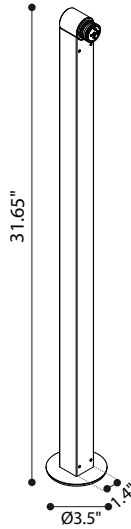

MUSE CAPSULE

MUSE is a modular outdoor lamp system that offers multiple lighting solutions based on the needs of the user, by combining one of the 3 emission sources - CAPSULE, STILLA and SPOT - with various installation accessories. MUSE CAPSULE is a cylinder made of anodized aluminum, offered with either single or double light emission, and comes in 3 standard finishes.

TECHNICAL DATA

Wattage / Input	5W per beam (24VDC)
Power Supply	Remote, not included. See page 4.
Construction	Body: Anodized Turned Aluminum Lens: Polyurethane Opal Resin
CCT	2700K, 3000K
CRI	>80
BUG Rating	B0-U1-G0 (3000K)
Delivered Lumens	600 lm (3000K)
Efficacy	120 lm/W (3000K)
Optics	Diffuse - Mono or Double Emission
Finishes	Black, Bronze, Aluminum
Fixture Dimensions	Ø1.4" x 5.9"
Fixture Weight	1.32 lbs
IP Rating	IP65
Impact Resistance	IK08

Fixture Dimensions

MONO

BI

ORDERING INFORMATION

Example: D902030019.US. See page 2 & 3 for support accessories. Power supplies / accessories sold separately.

D9020			US
Model No.	CCT	Color	
D9020	3000 - 2700K/2800K, Single	9 - Bronze	US
	3001 - 2700K/2800K, Double	7 - Black	
	1000 - 3000K/3100K, Single	6 - Aluminum	
	1001 - 3000K/3100K, Double		

Job Name/Date:

Fixture Type Designation:

SUPPORT ACCESSORIES - See ordering matrix on page 3

D72007.US
Bollard - 11.8" h - Black

D72017.US
Bollard - 19.7" h - Black

D72027.US
Bollard - 31.5" h - Black

D70037.US
Wall - Black