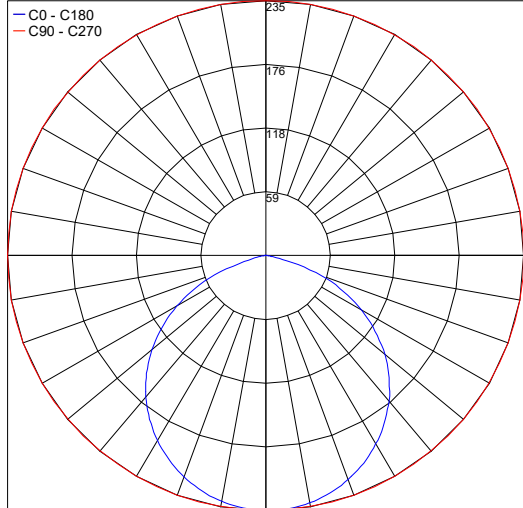

SUGGESTED POWER SUPPLIES

24VDC

Part Number	Description	Input/Output	# of Fixtures
PPLT00689	ELV / TRIAC	120VAC to 24VDC, 10W, Class 2, IP67	1-1
PPLT00680	ELV / TRIAC & 0-10V Dimming (100 to 0%)	120-277VAC to 24VDC, 20W, Class 2	1-3
PPLT00690	ELV / TRIAC & 0-10V Dimming (100 to 0%)	120-277VAC to 24VDC, 40W, Class 2, IP67	1-6
PPLT00543	0-10V Dimming to 1.0%	120-277VAC to 24VDC, 100W, Class 2	1-16

Suggested Lutron Compatible

Part Number	Option	Lutron SKU	Dim Range	Description	Input/Output	# of Fixtures
PPLT00273	L3DAE / L3DA3W	L3DA	100%-1%	Hi-Lume™ 1% EcoSystem™ or 1% 3-Wire LED Driver	120-277VAC to 24VDC, 40W, Class 2	1-6
PPLT00530	L3DAE / L3DA3W	L3DA	100%-1%	Hi-Lume™ 1% EcoSystem™ or 1% 3-Wire LED Driver	120-277VAC to 24VDC, 96W, Class 2	1-15

For other power supply options consult factory.

PHOTOMETRIC DATA

Maximum Candela = 235.3

PHOTOMETRIC FILENAME : MUSE-CAPSULE-2700K-MONO-24V.IES

Maximum Candela = 247.7