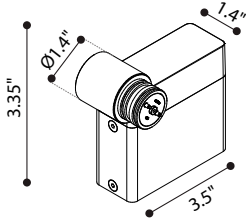

SUPPORT ACCESSORIES - See ordering matrix below

D70042.US
Box - Small - White

D70043.US
Box - Small - Sand

D70045.US
Box - Small - Aluminum

D700411.US
Box - Small - Black