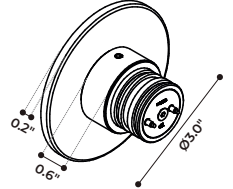

TECHNICAL DATA

Wattage / Input	5W per beam (24VDC)
Power Supply	Remote, not included. See page 4.
Construction	Body: Anodized Turned Aluminum Lens: Polyurethane Opal Resin
CCT	2700K, 3000K
CRI	>80
BUG Rating	B0-U1-G0 (3000K)
Delivered Lumens	600 lm (3000K)
Efficacy	120 lm/W (3000K)
Optics	Diffuse - Mono or Double Emission
Finishes	Black, Bronze, Aluminum
Fixture Dimensions	Ø1.4" x 5.9"
Fixture Weight	1.32 lbs
IP Rating	IP65
Impact Resistance	IK08

Job Name/Date:

Fixture Type Designation:

SUPPORT ACCESSORIES - See ordering matrix on page 3

D72007.US
Bollard - 11.8" h - Black

D72017.US
Bollard - 19.7" h - Black

D72027.US
Bollard - 31.5" h - Black

D70037.US
Wall - Black

D70067.US
Deco Bend Shape Stem
19.7" h - Black - with Base

D70087.US
Deco Bend Shape Stem
19.7" h - Black - with Spike

D70107.US
Deco Stem
19.7" h - Black - with Base

D70127.US
Deco Stem
19.7" h - Black - with Spike