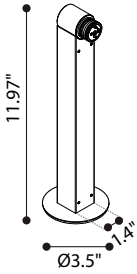

TECHNICAL DATA

Wattage / Input	5W per beam (24VDC)
Power Supply	Remote, not included. See page 4.
Construction	Body: Anodized Turned Aluminum Lens: Polyurethane Opal Resin
CCT	2700K, 3000K
CRI	>80
BUG Rating	B0-U1-G0 (3000K)
Delivered Lumens	600 lm (3000K)
Efficacy	120 lm/W (3000K)
Optics	Diffuse - Mono or Double Emission
Finishes	Black, Bronze, Aluminum
Fixture Dimensions	Ø1.4" x 5.9"
Fixture Weight	1.32 lbs
IP Rating	IP65
Impact Resistance	IK08

Fixture Dimensions

MONO

BI

ORDERING INFORMATION

Example: D902030019.US. See page 2 & 3 for support accessories. Power supplies / accessories sold separately.

D9020			US
Model No.	CCT	Color	
D9020	3000 - 2700K/2800K, Single	9 - Bronze	US
	3001 - 2700K/2800K, Double	7 - Black	
	1000 - 3000K/3100K, Single	6 - Aluminum	
	1001 - 3000K/3100K, Double		

Job Name/Date:

Fixture Type Designation:

SUPPORT ACCESSORIES - See ordering matrix on page 3

D72007.US
Bollard - 11.8" h - Black

D72017.US
Bollard - 19.7" h - Black

D72027.US
Bollard - 31.5" h - Black

D70037.US
Wall - Black