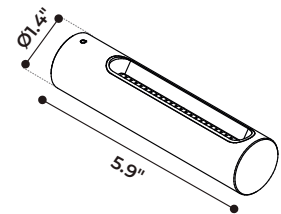

MUSE CAPSULE

MUSE is a modular outdoor lamp system that offers multiple lighting solutions based on the needs of the user, by combining one of the 3 emission sources - CAPSULE, STILLA and SPOT - with various installation accessories. MUSE CAPSULE is a cylinder made of anodized aluminum, offered with either single or double light emission, and comes in 3 standard finishes.

TECHNICAL DATA

Wattage / Input	5W per beam (24VDC)
Power Supply	Remote, not included. See page 4.
Construction	Body: Anodized Turned Aluminum Lens: Polyurethane Opal Resin
CCT	2700K, 3000K
CRI	>80
BUG Rating	B0-U1-G0 (3000K)
Delivered Lumens	600 lm (3000K)
Efficacy	120 lm/W (3000K)
Optics	Diffuse - Mono or Double Emission
Finishes	Black, Bronze, Aluminum
Fixture Dimensions	Ø1.4" x 5.9"
Fixture Weight	1.32 lbs
IP Rating	IP65
Impact Resistance	IK08

Fixture Dimensions

MONO

BI

ORDERING INFORMATION

Example: D902030019.US. See page 2 & 3 for support accessories. Power supplies / accessories sold separately.

D9020			US
Model No.	CCT	Color	
D9020	3000 - 2700K/2800K, Single	9 - Bronze	US
	3001 - 2700K/2800K, Double	7 - Black	
	1000 - 3000K/3100K, Single	6 - Aluminum	
	1001 - 3000K/3100K, Double		