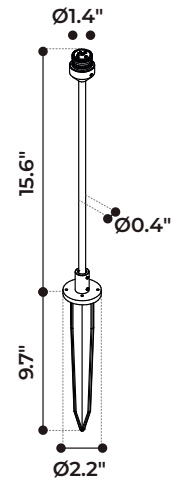

TECHNICAL DATA

Wattage / Input	5W per beam (24VDC)
Power Supply	Remote, not included. See page 4.
Construction	Body: Anodized Turned Aluminum Lens: Polyurethane Opal Resin
CCT	2700K, 3000K
CRI	>80
BUG Rating	B0-U1-G0 (3000K)
Delivered Lumens	600 lm (3000K)
Efficacy	120 lm/W (3000K)
Optics	Diffuse - Mono or Double Emission
Finishes	Black, Bronze, Aluminum
Fixture Dimensions	Ø1.4" x 5.9"
Fixture Weight	1.32 lbs
IP Rating	IP65
Impact Resistance	IK08

Fixture Dimensions

MONO

BI

ORDERING INFORMATION

Example: D902030019.US. See page 2 & 3 for support accessories. Power supplies / accessories sold separately.

D9020			US
Model No.	CCT	Color	
D9020	3000 - 2700K/2800K, Single	9 - Bronze	US
	3001 - 2700K/2800K, Double	7 - Black	
	1000 - 3000K/3100K, Single	6 - Aluminum	
	1001 - 3000K/3100K, Double		

Job Name/Date:

Fixture Type Designation:

SUPPORT ACCESSORIES - See ordering matrix on page 3

D72007.US
Bollard - 11.8" h - Black

D72017.US
Bollard - 19.7" h - Black

D72027.US
Bollard - 31.5" h - Black

D70037.US
Wall - Black

D70067.US
Deco Bend Shape Stem
19.7" h - Black - with Base

D70087.US
Deco Bend Shape Stem
19.7" h - Black - with Spike

D70107.US
Deco Stem
19.7" h - Black - with Base

D70127.US
Deco Stem
19.7" h - Black - with Spike