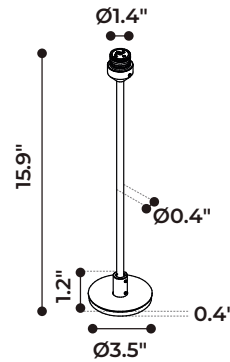

TECHNICAL DATA

Wattage / Input	5W per beam (24VDC)
Power Supply	Remote, not included. See page 4.
Construction	Body: Anodized Turned Aluminum Lens: Polyurethane Opal Resin
CCT	2700K, 3000K
CRI	>80
BUG Rating	B0-U1-G0 (3000K)
Delivered Lumens	600 lm (3000K)
Efficacy	120 lm/W (3000K)
Optics	Diffuse - Mono or Double Emission
Finishes	Black, Bronze, Aluminum
Fixture Dimensions	Ø1.4" x 5.9"
Fixture Weight	1.32 lbs
IP Rating	IP65
Impact Resistance	IK08

Fixture Dimensions

MONO

BI

ORDERING INFORMATION

Example: D902030019.US. See page 2 & 3 for support accessories. Power supplies / accessories sold separately.

D9020			US
Model No.	CCT	Color	
D9020	3000 - 2700K/2800K, Single	9 - Bronze	US
	3001 - 2700K/2800K, Double	7 - Black	
	1000 - 3000K/3100K, Single	6 - Aluminum	
	1001 - 3000K/3100K, Double		

Job Name/Date:

Fixture Type Designation:

SUPPORT ACCESSORIES - See ordering matrix on page 3

D72007.US
Bollard - 11.8" h - Black

D72017.US
Bollard - 19.7" h - Black

D72027.US
Bollard - 31.5" h - Black

D70037.US
Wall - Black

D70067.US
Deco Bend Shape Stem
19.7" h - Black - with Base

D70087.US
Deco Bend Shape Stem
19.7" h - Black - with Spike

D70107.US
Deco Stem
19.7" h - Black - with Base

D70127.US
Deco Stem
19.7" h - Black - with Spike