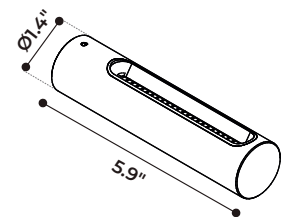

MUSE CAPSULE

MUSE is a modular outdoor lamp system that offers multiple lighting solutions based on the needs of the user, by combining one of the 3 emission sources - CAPSULE, STILLA and SPOT - with various installation accessories. MUSE CAPSULE is a cylinder made of anodized aluminum, offered with either single or double light emission, and comes in 3 standard finishes.

TECHNICAL DATA

Wattage / Input	5W per beam (24VDC)
Power Supply	Remote, not included. See page 4.
Construction	Body: Anodized Turned Aluminum Lens: Polyurethane Opal Resin
CCT	2700K, 3000K
CRI	>80
BUG Rating	B0-U1-G0 (3000K)
Delivered Lumens	600 lm (3000K)
Efficacy	120 lm/W (3000K)
Optics	Diffuse - Mono or Double Emission
Finishes	Black, Bronze, Aluminum
Fixture Dimensions	Ø1.4" x 5.9"
Fixture Weight	1.32 lbs
IP Rating	IP65
Impact Resistance	IK08

Fixture Dimensions

MONO

BI

ORDERING INFORMATION

Example: D902030019.US. See page 2 & 3 for support accessories. Power supplies / accessories sold separately.

D9020			US
Model No.	CCT	Color	
D9020	3000 - 2700K/2800K, Single	9 - Bronze	US
	3001 - 2700K/2800K, Double	7 - Black	
	1000 - 3000K/3100K, Single	6 - Aluminum	
	1001 - 3000K/3100K, Double		