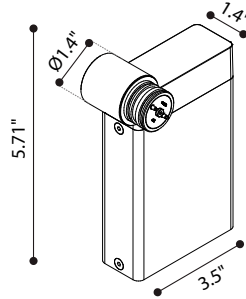

TECHNICAL DATA

Wattage / Input	5W per beam (24VDC)
Power Supply	Remote, not included. See page 4.
Construction	Body: Anodized Turned Aluminum Lens: Polyurethane Opal Resin
CCT	2700K, 3000K
CRI	>80
BUG Rating	B0-U1-G0 (3000K)
Delivered Lumens	600 lm (3000K)
Efficacy	120 lm/W (3000K)
Optics	Diffuse - Mono or Double Emission
Finishes	Black, Bronze, Aluminum
Fixture Dimensions	Ø1.4" x 5.9"
Fixture Weight	1.32 lbs
IP Rating	IP65
Impact Resistance	IK08

Fixture Type Designation:

SUPPORT ACCESSORIES - See ordering matrix below

D70042.US
Box - Small - White

D70043.US
Box - Small - Sand

D70045.US
Box - Small - Aluminum

D700411.US
Box - Small - Black

D70052.US
Box - Big - White

D70053.US
Box - Big - Sand

D70055.US
Box - Big - Aluminum

D700511.US
Box - Big - Black

INSTALLATION ACCESSORIES

D9062.US
Anchor Bolts

SUPPORT ACCESSORIES ORDERING

		US			US
Model No.	Description		Model No.	Description	
D72007	Bollard - 11.8" h, black	US	D70067	Deco Bend Shape Stem - 19.7" h, w/ base, black	US
D72017	Bollard - 19.7" h, black		D70077	Deco Bend Shape Stem - 31.5" h, w/ base, black	
D72027	Bollard - 31.5" h, black		D70087	Deco Bend Shape Stem - 19.7" h, w/ spike, black	
D70037	Wall - black		D70097	Deco Bend Shape Stem - 31.5" h, w/ spike, black	
D70042	Small Box - white		D70107	Deco Stem - 19.7" h, w/ base, black	
D70043	Small Box - sand		D70127	Deco Stem - 19.7" h, w/ spike, black	
D70045	Small Box - aluminum		D70137	Deco Stem - 31.5" h, w/ spike, black	
D700411	Small Box - black				
D70052	Big Box - white				
D70053	Big Box - sand				
D70055	Big Box - aluminum				
D700511	Big Box - black				