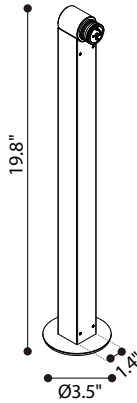

MUSE CAPSULE

MUSE is a modular outdoor lamp system that offers multiple lighting solutions based on the needs of the user, by combining one of the 3 emission sources - CAPSULE, STILLA and SPOT - with various installation accessories. MUSE CAPSULE is a cylinder made of anodized aluminum, offered with either single or double light emission, and comes in 3 standard finishes.

TECHNICAL DATA

Wattage / Input	5W per beam (24VDC)
Power Supply	Remote, not included. See page 4.
Construction	Body: Anodized Turned Aluminum Lens: Polyurethane Opal Resin
CCT	2700K, 3000K
CRI	>80
BUG Rating	B0-U1-G0 (3000K)
Delivered Lumens	600 lm (3000K)
Efficacy	120 lm/W (3000K)
Optics	Diffuse - Mono or Double Emission
Finishes	Black, Bronze, Aluminum
Fixture Dimensions	Ø1.4" x 5.9"
Fixture Weight	1.32 lbs
IP Rating	IP65
Impact Resistance	IK08

Fixture Dimensions

MONO

BI

ORDERING INFORMATION

Example: D902030019.US. See page 2 & 3 for support accessories. Power supplies / accessories sold separately.

D9020			US
Model No.	CCT	Color	
D9020	3000 - 2700K/2800K, Single	9 - Bronze	US
	3001 - 2700K/2800K, Double	7 - Black	
	1000 - 3000K/3100K, Single	6 - Aluminum	
	1001 - 3000K/3100K, Double		

Job Name/Date:

Fixture Type Designation:

SUPPORT ACCESSORIES - See ordering matrix on page 3

D72007.US
Bollard - 11.8" h - Black

D72017.US
Bollard - 19.7" h - Black

D72027.US
Bollard - 31.5" h - Black

D70037.US
Wall - Black