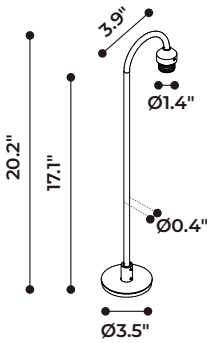

TECHNICAL DATA

Wattage / Input	5W per beam (24VDC)
Power Supply	Remote, not included. See page 4.
Construction	Body: Anodized Turned Aluminum Lens: Polyurethane Opal Resin
CCT	2700K, 3000K
CRI	>80
BUG Rating	B0-U1-G0 (3000K)
Delivered Lumens	600 lm (3000K)
Efficacy	120 lm/W (3000K)
Optics	Diffuse - Mono or Double Emission
Finishes	Black, Bronze, Aluminum
Fixture Dimensions	Ø1.4" x 5.9"
Fixture Weight	1.32 lbs
IP Rating	IP65
Impact Resistance	IK08

Fixture Dimensions

MONO

BI

ORDERING INFORMATION

Example: D902030019.US. See page 2 & 3 for support accessories. Power supplies / accessories sold separately.

D9020			US
Model No.	CCT	Color	
D9020	3000 - 2700K/2800K, Single	9 - Bronze	US
	3001 - 2700K/2800K, Double	7 - Black	
	1000 - 3000K/3100K, Single	6 - Aluminum	
	1001 - 3000K/3100K, Double		

Job Name/Date:

Fixture Type Designation:

SUPPORT ACCESSORIES - See ordering matrix on page 3

D72007.US
Bollard - 11.8" h - Black

D72017.US
Bollard - 19.7" h - Black

D72027.US
Bollard - 31.5" h - Black

D70037.US
Wall - Black

D70067.US
Deco Bend Shape Stem
19.7" h - Black - with Base

D70087.US
Deco Bend Shape Stem
19.7" h - Black - with Spike

D70107.US
Deco Stem
19.7" h - Black - with Base

D70127.US
Deco Stem
19.7" h - Black - with Spike