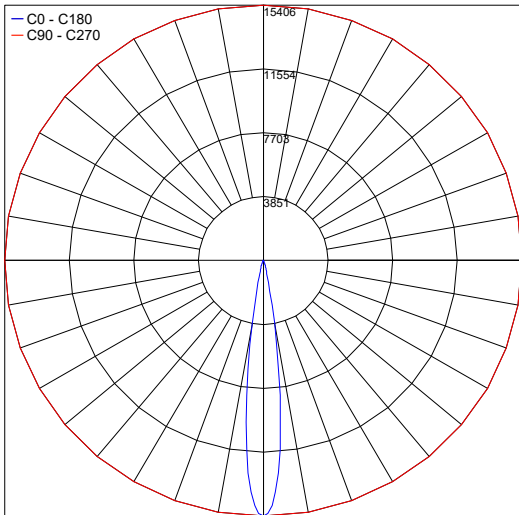

SUGGESTED POWER SUPPLIES

24VDC

Part Number	Description	Input/Output	# of Fixtures
PPLT00680	ELV / TRIAC & 0-10V Dimming (100 to 0%)	120-277VAC to 24VDC, 20W, Class 2, IP66	1-1
PPLT00690	ELV / TRIAC & 0-10V Dimming (100 to 0%)	120-277VAC to 24VDC, 40W, Class 2, IP67	1-2
PPLT00543	0-10V Dimming to 1.0%	120-277VAC to 24VDC, 100W, Class 2	1-6

Suggested Lutron Compatible

Part Number	Option	Lutron SKU	Dim Range	Description	Input/Output	# of Fixtures
PPLT00273	L3DAE / L3DA3W	L3DA	100%-1%	Hi-Lume™ 1% EcoSystem™ or 1% 3-Wire LED Driver	120-277VAC to 24VDC, 40W, Class 2	1-2
PPLT00530	L3DAE / L3DA3W	L3DA	100%-1%	Hi-Lume™ 1% EcoSystem™ or 1% 3-Wire LED Driver	120-277VAC to 24VDC, 96W, Class 2	1-6

For other power supply options consult factory.

PHOTOMETRIC DATA

Maximum Candela = 15405.8

PHOTOMETRIC FILENAME : MUSE-SPOT-2700K-15°-NO-HONEYCOMB-24V.IES

Maximum Candela = 16047.6