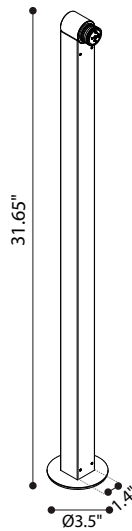

MUSE is a modular outdoor lamp system that offers multiple lighting solutions based on the needs of the user, by combining one of the 3 emission sources - CAPSULE, STILLA and SPOT - with various installation accessories. MUSE SPOT is a turned aluminum, cataphoresis treated and polyester powder coated cylinder offered in 4 standard finishes.

TECHNICAL DATA

Wattage / Input	12W (24VDC)
Power Supply	Remote, not included. See page 4.
Construction	Body: Anodized Turned Aluminum Lens: Tempered Glass fixed with Silicon Glue
CCT	2700K, 3000K
CRI	>80
BUG Rating	B2-U0-G0 (15°, 3000K)
Delivered Lumens	1288 lm (15°, 3000K)
Efficacy	107.3 lm/W (15°, 3000K)
Optics	12°, 26°, 36°, 60° - 360° Rotatable
Finishes	White, Sand, Aluminum, Black
Fixture Dimensions	Ø3.9" x 3.9"
Fixture Weight	2.38 lbs
IP Rating	IP65
Impact Resistance	IK07

Fixture Dimensions

ORDERING INFORMATION

Example: D902030055.US. See page 2 for support accessories. Power supplies / accessories sold separately.

D9020			US
Model No.	CCT	Color	US
D9020	<p>3004 - 15°, 2700K, with honeycomb</p> <p>1004 - 15°, 3000K, with honeycomb</p> <p>3005 - 26°, 2700K, with honeycomb</p> <p>1005 - 26°, 3000K, with honeycomb</p> <p>3006 - 36°, 2700K, with honeycomb</p> <p>1006 - 36°, 3000K, with honeycomb</p> <p>3007 - 60°, 2700K, without honeycomb</p> <p>1007 - 60°, 3000K, without honeycomb</p>	<p>2 - White</p> <p>3 - Sand</p> <p>5 - Aluminum</p> <p>11 - Black</p>	US

Job Name/Date:

Fixture Type Designation:

SUPPORT ACCESSORIES - See ordering matrix on page 3

D72007.US
Bollard - 11.8" h - Black

D72017.US
Bollard - 19.7" h - Black

D72027.US
Bollard - 31.5" h - Black

D70037.US
Wall - Black