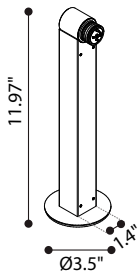

TECHNICAL DATA

Wattage / Input	12W (24VDC)
Power Supply	Remote, not included. See page 4.
Construction	Body: Anodized Turned Aluminum Lens: Tempered Glass fixed with Silicon Glue
CCT	2700K, 3000K
CRI	>80
BUG Rating	B2-U0-G0 (15°, 3000K)
Delivered Lumens	1288 lm (15°, 3000K)
Efficacy	107.3 lm/W (15°, 3000K)
Optics	12°, 26°, 36°, 60° - 360° Rotatable
Finishes	White, Sand, Aluminum, Black
Fixture Dimensions	Ø3.9" x 3.9"
Fixture Weight	2.38 lbs
IP Rating	IP65
Impact Resistance	IK07

Fixture Dimensions

ORDERING INFORMATION

Example: D902030055.US. See page 2 for support accessories. Power supplies / accessories sold separately.

D9020			US
Model No.	CCT	Color	US
D9020	<p>3004 - 15°, 2700K, with honeycomb</p> <p>1004 - 15°, 3000K, with honeycomb</p> <p>3005 - 26°, 2700K, with honeycomb</p> <p>1005 - 26°, 3000K, with honeycomb</p> <p>3006 - 36°, 2700K, with honeycomb</p> <p>1006 - 36°, 3000K, with honeycomb</p> <p>3007 - 60°, 2700K, without honeycomb</p> <p>1007 - 60°, 3000K, without honeycomb</p>	<p>2 - White</p> <p>3 - Sand</p> <p>5 - Aluminum</p> <p>11 - Black</p>	US

Job Name/Date:

Fixture Type Designation:

SUPPORT ACCESSORIES - See ordering matrix on page 3

D72007.US
Bollard - 11.8" h - Black

D72017.US
Bollard - 19.7" h - Black

D72027.US
Bollard - 31.5" h - Black

D70037.US
Wall - Black

For other power supply options consult factory.

PHOTOMETRIC DATA

Maximum Candela = 15405.8

PHOTOMETRIC FILENAME : MUSE-SPOT-2700K-15°-NO-HONEYCOMB-24V.IES

Maximum Candela = 16047.6

PHOTOMETRIC FILENAME : MUSE-SPOT-3000K-15°-NO-HONEYCOMB-24V.IES