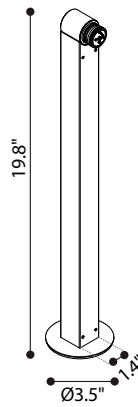

TECHNICAL DATA

Wattage / Input	12W (24VDC)
Power Supply	Remote, not included. See page 4.
Construction	Body: Anodized Turned Aluminum Lens: Tempered Glass fixed with Silicon Glue
CCT	2700K, 3000K
CRI	>80
BUG Rating	B2-U0-G0 (15°, 3000K)
Delivered Lumens	1288 lm (15°, 3000K)
Efficacy	107.3 lm/W (15°, 3000K)
Optics	12°, 26°, 36°, 60° - 360° Rotatable
Finishes	White, Sand, Aluminum, Black
Fixture Dimensions	Ø3.9" x 3.9"
Fixture Weight	2.38 lbs
IP Rating	IP65
Impact Resistance	IK07

Fixture Dimensions

ORDERING INFORMATION

Example: D902030055.US. See page 2 for support accessories. Power supplies / accessories sold separately.

D9020			US
Model No.	CCT	Color	US
D9020	<p>3004 - 15°, 2700K, with honeycomb</p> <p>1004 - 15°, 3000K, with honeycomb</p> <p>3005 - 26°, 2700K, with honeycomb</p> <p>1005 - 26°, 3000K, with honeycomb</p> <p>3006 - 36°, 2700K, with honeycomb</p> <p>1006 - 36°, 3000K, with honeycomb</p> <p>3007 - 60°, 2700K, without honeycomb</p> <p>1007 - 60°, 3000K, without honeycomb</p>	<p>2 - White</p> <p>3 - Sand</p> <p>5 - Aluminum</p> <p>11 - Black</p>	US

Job Name/Date:

Fixture Type Designation:

SUPPORT ACCESSORIES - See ordering matrix on page 3

D72007.US
Bollard - 11.8" h - Black

D72017.US
Bollard - 19.7" h - Black

D72027.US
Bollard - 31.5" h - Black

D70037.US
Wall - Black

For other power supply options consult factory.

PHOTOMETRIC DATA

Maximum Candela = 15405.8

PHOTOMETRIC FILENAME : MUSE-SPOT-2700K-15°-NO-HONEYCOMB-24V.IES

Maximum Candela = 16047.6

PHOTOMETRIC FILENAME : MUSE-SPOT-3000K-15°-NO-HONEYCOMB-24V.IES