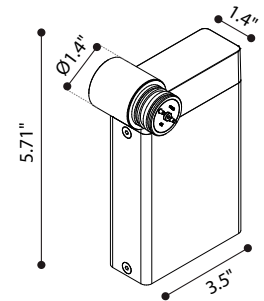

D70052.US
Box - Big - White

D70043.US
Box - Small - Sand

D70045.US
Box - Small - Aluminum

D700411.US
Box - Small - Black

D70053.US
Box - Big - Sand

D700511.US
Box - Big - Black

SUPPORT ACCESSORIES ORDERING

US		US	
Model #	Description	Model #	Description
D72007	Bollard - 11.8" h, black	D70042	Small Box - white
D72017	Bollard - 19.7" h, black	D70043	Small Box - sand
D72027	Bollard - 31.5" h, black	D70045	Small Box - aluminum
D70037	Wall - black	D700411	Small Box - black
		D70052	Big Box - white
		D70053	Big Box - sand
		D700511	Big Box - black

Job Name/Date:

Fixture Type Designation: