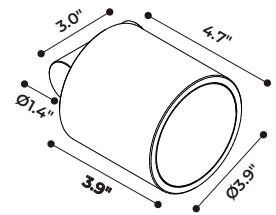

TECHNICAL DATA

Wattage / Input	12W (24VDC)
Power Supply	Remote, not included. See page 4.
Construction	Body: Anodized Turned Aluminum Lens: Tempered Glass fixed with Silicon Glue
CCT	2700K, 3000K
CRI	>80
BUG Rating	B2-U0-G0 (15°, 3000K)
Delivered Lumens	1288 lm (15°, 3000K)
Efficacy	107.3 lm/W (15°, 3000K)
Optics	12°, 26°, 36°, 60° - 360° Rotatable
Finishes	White, Sand, Aluminum, Black
Fixture Dimensions	Ø3.9" x 3.9"
Fixture Weight	2.38 lbs
IP Rating	IP65
Impact Resistance	IK07

Fixture Dimensions

ORDERING INFORMATION

Example: D902030055.US. See page 2 for support accessories. Power supplies / accessories sold separately.

D9020			US
Model No.	CCT	Color	US
D9020	<p>3004 - 15°, 2700K, with honeycomb</p> <p>1004 - 15°, 3000K, with honeycomb</p> <p>3005 - 26°, 2700K, with honeycomb</p> <p>1005 - 26°, 3000K, with honeycomb</p> <p>3006 - 36°, 2700K, with honeycomb</p> <p>1006 - 36°, 3000K, with honeycomb</p> <p>3007 - 60°, 2700K, without honeycomb</p> <p>1007 - 60°, 3000K, without honeycomb</p>	<p>2 - White</p> <p>3 - Sand</p> <p>5 - Aluminum</p> <p>11 - Black</p>	US