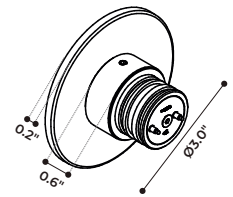

TECHNICAL DATA

Wattage / Input	12W (24VDC)
Power Supply	Remote, not included. See page 4.
Construction	Body: Anodized Turned Aluminum Lens: Tempered Glass fixed with Silicon Glue
CCT	2700K, 3000K
CRI	>80
BUG Rating	B2-U0-G0 (15°, 3000K)
Delivered Lumens	1288 lm (15°, 3000K)
Efficacy	107.3 lm/W (15°, 3000K)
Optics	12°, 26°, 36°, 60° - 360° Rotatable
Finishes	White, Sand, Aluminum, Black
Fixture Dimensions	Ø3.9" x 3.9"
Fixture Weight	2.38 lbs
IP Rating	IP65
Impact Resistance	IK07

Fixture Dimensions

ORDERING INFORMATION

Example: D902030055.US. See page 2 for support accessories. Power supplies / accessories sold separately.

D9020			US
Model No.	CCT	Color	US
D9020	<p>3004 - 15°, 2700K, with honeycomb</p> <p>1004 - 15°, 3000K, with honeycomb</p> <p>3005 - 26°, 2700K, with honeycomb</p> <p>1005 - 26°, 3000K, with honeycomb</p> <p>3006 - 36°, 2700K, with honeycomb</p> <p>1006 - 36°, 3000K, with honeycomb</p> <p>3007 - 60°, 2700K, without honeycomb</p> <p>1007 - 60°, 3000K, without honeycomb</p>	<p>2 - White</p> <p>3 - Sand</p> <p>5 - Aluminum</p> <p>11 - Black</p>	US

Job Name/Date:

Fixture Type Designation:

SUPPORT ACCESSORIES - See ordering matrix on page 3

D72007.US
Bollard - 11.8" h - Black

D72017.US
Bollard - 19.7" h - Black

D72027.US
Bollard - 31.5" h - Black

D70037.US
Wall - Black