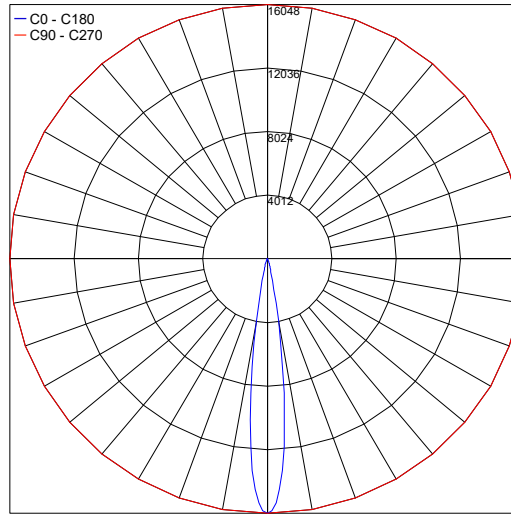

For other power supply options consult factory.

PHOTOMETRIC DATA

Maximum Candela = 15405.8

PHOTOMETRIC FILENAME : MUSE-SPOT-2700K-15°-NO-HONEYCOMB-24V.IES

Maximum Candela = 16047.6

PHOTOMETRIC FILENAME : MUSE-SPOT-3000K-15°-NO-HONEYCOMB-24V.IES