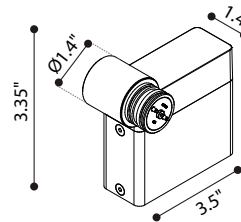

TECHNICAL DATA

Wattage / Input	12W (24VDC)
Power Supply	Remote, not included. See page 4.
Construction	Body: Anodized Turned Aluminum Lens: Tempered Glass fixed with Silicon Glue
CCT	2700K, 3000K
CRI	>80
BUG Rating	B2-U0-G0 (15°, 3000K)
Delivered Lumens	1288 lm (15°, 3000K)
Efficacy	107.3 lm/W (15°, 3000K)
Optics	12°, 26°, 36°, 60° - 360° Rotatable
Finishes	White, Sand, Aluminum, Black
Fixture Dimensions	Ø3.9" x 3.9"
Fixture Weight	2.38 lbs
IP Rating	IP65
Impact Resistance	IK07

Fixture Dimensions

ORDERING INFORMATION

Example: D902030055.US. See page 2 for support accessories. Power supplies / accessories sold separately.

D9020			US
Model No.	CCT	Color	US
D9020	<p>3004 - 15°, 2700K, with honeycomb</p> <p>1004 - 15°, 3000K, with honeycomb</p> <p>3005 - 26°, 2700K, with honeycomb</p> <p>1005 - 26°, 3000K, with honeycomb</p> <p>3006 - 36°, 2700K, with honeycomb</p> <p>1006 - 36°, 3000K, with honeycomb</p> <p>3007 - 60°, 2700K, without honeycomb</p> <p>1007 - 60°, 3000K, without honeycomb</p>	<p>2 - White</p> <p>3 - Sand</p> <p>5 - Aluminum</p> <p>11 - Black</p>	US

Job Name/Date:

Fixture Type Designation:

SUPPORT ACCESSORIES - See ordering matrix on page 3

D72007.US
Bollard - 11.8" h - Black

D72017.US
Bollard - 19.7" h - Black

D72027.US
Bollard - 31.5" h - Black

D70037.US
Wall - Black