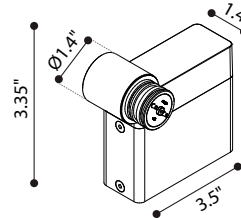

TECHNICAL DATA

Wattage / Input	12W (24VDC)
Power Supply	Remote, not included. See page 4.
Construction	Body: Anodized Turned Aluminum Lens: Tempered Glass fixed with Silicon Glue
CCT	2700K, 3000K
CRI	>80
BUG Rating	B2-U0-G0 (15°, 3000K)
Delivered Lumens	1288 lm (15°, 3000K)
Efficacy	107.3 lm/W (15°, 3000K)
Optics	12°, 26°, 36°, 60° - 360° Rotatable
Finishes	White, Sand, Aluminum, Black
Fixture Dimensions	Ø3.9" x 3.9"
Fixture Weight	2.38 lbs
IP Rating	IP65
Impact Resistance	IK07

Fixture Dimensions

ORDERING INFORMATION

Example: D902030055.US. See page 2 for support accessories. Power supplies / accessories sold separately.

D9020			US
Model No.	CCT	Color	
D9020	<p>3004 - 15°, 2700K, with honeycomb</p> <p>1004 - 15°, 3000K, with honeycomb</p> <p>3005 - 26°, 2700K, with honeycomb</p> <p>1005 - 26°, 3000K, with honeycomb</p> <p>3006 - 36°, 2700K, with honeycomb</p> <p>1006 - 36°, 3000K, with honeycomb</p> <p>3008 - 15°, 2700K, without honeycomb</p> <p>1008 - 15°, 3000K, without honeycomb</p> <p>3009 - 26°, 2700K, without honeycomb</p> <p>1009 - 26°, 3000K, without honeycomb</p> <p>3010 - 36°, 2700K, without honeycomb</p> <p>1010 - 36°, 3000K, without honeycomb</p> <p>3007 - 60°, 2700K, without honeycomb</p> <p>1007 - 60°, 3000K, without honeycomb</p>	<p>2 - White</p> <p>3 - Sand</p> <p>5 - Aluminum</p> <p>11 - Black</p>	US

Job Name/Date:

Fixture Type Designation:

SUPPORT ACCESSORIES - See ordering matrix on page 3

D72007.US
Bollard - 11.8" h - Black

D72017.US
Bollard - 19.7" h - Black

D72027.US
Bollard - 31.5" h - Black

D70037.US
Wall - Black