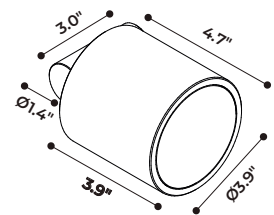

MUSE SPOT

MUSE is a modular outdoor lamp system that offers multiple lighting solutions based on the needs of the user, by combining one of the 3 emission sources - CAPSULE, STILLA and SPOT - with various installation accessories. MUSE SPOT is a turned aluminum, cataphoresis treated and polyester powder coated cylinder offered in 4 standard finishes.

TECHNICAL DATA

Wattage / Input	12W (24VDC)
Power Supply	Remote, not included. See page 4.
Construction	Body: Anodized Turned Aluminum Lens: Tempered Glass fixed with Silicon Glue
CCT	2700K, 3000K
CRI	>80
BUG Rating	B2-U0-G0 (15°, 3000K)
Delivered Lumens	1288 lm (15°, 3000K)
Efficacy	107.3 lm/W (15°, 3000K)
Optics	12°, 26°, 36°, 60° - 360° Rotatable
Finishes	White, Sand, Aluminum, Black
Fixture Dimensions	Ø3.9" x 3.9"
Fixture Weight	2.38 lbs
IP Rating	IP65
Impact Resistance	IK07

Fixture Dimensions

ORDERING INFORMATION

Example: D902030055.US. See page 2 for support accessories. Power supplies / accessories sold separately.

D9020			US
Model No.	CCT	Color	
D9020	<p>3004 - 15°, 2700K, with honeycomb</p> <p>1004 - 15°, 3000K, with honeycomb</p> <p>3005 - 26°, 2700K, with honeycomb</p> <p>1005 - 26°, 3000K, with honeycomb</p> <p>3006 - 36°, 2700K, with honeycomb</p> <p>1006 - 36°, 3000K, with honeycomb</p> <p>3008 - 15°, 2700K, without honeycomb</p> <p>1008 - 15°, 3000K, without honeycomb</p> <p>3009 - 26°, 2700K, without honeycomb</p> <p>1009 - 26°, 3000K, without honeycomb</p> <p>3010 - 36°, 2700K, without honeycomb</p> <p>1010 - 36°, 3000K, without honeycomb</p> <p>3007 - 60°, 2700K, without honeycomb</p> <p>1007 - 60°, 3000K, without honeycomb</p>	<p>2 - White</p> <p>3 - Sand</p> <p>5 - Aluminum</p> <p>11 - Black</p>	US