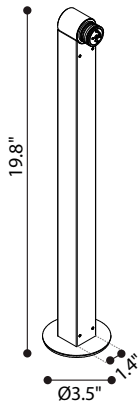

MUSE SPOT

MUSE is a modular outdoor lamp system that offers multiple lighting solutions based on the needs of the user, by combining one of the 3 emission sources - CAPSULE, STILLA and SPOT - with various installation accessories. MUSE SPOT is a turned aluminum, cataphoresis treated and polyester powder coated cylinder offered in 4 standard finishes.

TECHNICAL DATA

Wattage / Input	12W (24VDC)
Power Supply	Remote, not included. See page 4.
Construction	Body: Anodized Turned Aluminum Lens: Tempered Glass fixed with Silicon Glue
CCT	2700K, 3000K
CRI	>80
BUG Rating	B2-U0-G0 (15°, 3000K)
Delivered Lumens	1288 lm (15°, 3000K)
Efficacy	107.3 lm/W (15°, 3000K)
Optics	12°, 26°, 36°, 60° - 360° Rotatable
Finishes	White, Sand, Aluminum, Black
Fixture Dimensions	Ø3.9" x 3.9"
Fixture Weight	2.38 lbs
IP Rating	IP65
Impact Resistance	IK07

Fixture Dimensions

ORDERING INFORMATION

Example: D902030055.US. See page 2 for support accessories. Power supplies / accessories sold separately.

D9020			US
Model No.	CCT	Color	
D9020	<p>3004 - 15°, 2700K, with honeycomb</p> <p>1004 - 15°, 3000K, with honeycomb</p> <p>3005 - 26°, 2700K, with honeycomb</p> <p>1005 - 26°, 3000K, with honeycomb</p> <p>3006 - 36°, 2700K, with honeycomb</p> <p>1006 - 36°, 3000K, with honeycomb</p> <p>3008 - 15°, 2700K, without honeycomb</p> <p>1008 - 15°, 3000K, without honeycomb</p> <p>3009 - 26°, 2700K, without honeycomb</p> <p>1009 - 26°, 3000K, without honeycomb</p> <p>3010 - 36°, 2700K, without honeycomb</p> <p>1010 - 36°, 3000K, without honeycomb</p> <p>3007 - 60°, 2700K, without honeycomb</p> <p>1007 - 60°, 3000K, without honeycomb</p>	<p>2 - White</p> <p>3 - Sand</p> <p>5 - Aluminum</p> <p>11 - Black</p>	US

Job Name/Date:

Fixture Type Designation:

SUPPORT ACCESSORIES - See ordering matrix on page 3

D72007.US
Bollard - 11.8" h - Black

D72017.US
Bollard - 19.7" h - Black

D72027.US
Bollard - 31.5" h - Black

D70037.US
Wall - Black