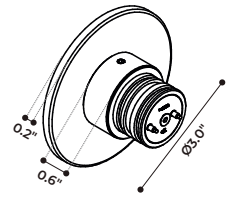

TECHNICAL DATA

Wattage / Input	12W (24VDC)
Power Supply	Remote, not included. See page 4.
Construction	Body: Anodized Turned Aluminum Lens: Tempered Glass fixed with Silicon Glue
CCT	2700K, 3000K
CRI	>80
BUG Rating	B2-U0-G0 (15°, 3000K)
Delivered Lumens	1288 lm (15°, 3000K)
Efficacy	107.3 lm/W (15°, 3000K)
Optics	12°, 26°, 36°, 60° - 360° Rotatable
Finishes	White, Sand, Aluminum, Black
Fixture Dimensions	Ø3.9" x 3.9"
Fixture Weight	2.38 lbs
IP Rating	IP65
Impact Resistance	IK07

Fixture Dimensions

ORDERING INFORMATION

Example: D902030055.US. See page 2 for support accessories. Power supplies / accessories sold separately.

D9020			US
Model No.	CCT	Color	
D9020	<p>3004 - 15°, 2700K, with honeycomb</p> <p>1004 - 15°, 3000K, with honeycomb</p> <p>3005 - 26°, 2700K, with honeycomb</p> <p>1005 - 26°, 3000K, with honeycomb</p> <p>3006 - 36°, 2700K, with honeycomb</p> <p>1006 - 36°, 3000K, with honeycomb</p> <p>3008 - 15°, 2700K, without honeycomb</p> <p>1008 - 15°, 3000K, without honeycomb</p> <p>3009 - 26°, 2700K, without honeycomb</p> <p>1009 - 26°, 3000K, without honeycomb</p> <p>3010 - 36°, 2700K, without honeycomb</p> <p>1010 - 36°, 3000K, without honeycomb</p> <p>3007 - 60°, 2700K, without honeycomb</p> <p>1007 - 60°, 3000K, without honeycomb</p>	<p>2 - White</p> <p>3 - Sand</p> <p>5 - Aluminum</p> <p>11 - Black</p>	US

Job Name/Date:

Fixture Type Designation:

SUPPORT ACCESSORIES - See ordering matrix on page 3

D72007.US
Bollard - 11.8" h - Black

D72017.US
Bollard - 19.7" h - Black

D72027.US
Bollard - 31.5" h - Black

D70037.US
Wall - Black