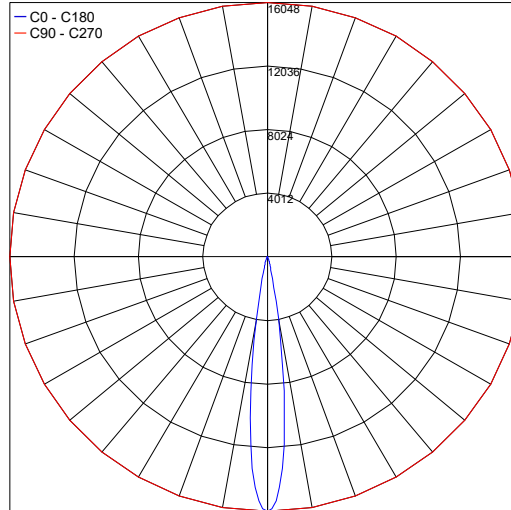

For other power supply options consult factory.

PHOTOMETRIC DATA

Maximum Candela = 15405.8

PHOTOMETRIC FILENAME : MUSE-SPOT-2700K-15°-NO-HONEYCOMB-24V.IES

Maximum Candela = 16047.6

PHOTOMETRIC FILENAME : MUSE-SPOT-3000K-15°-NO-HONEYCOMB-24V.IES