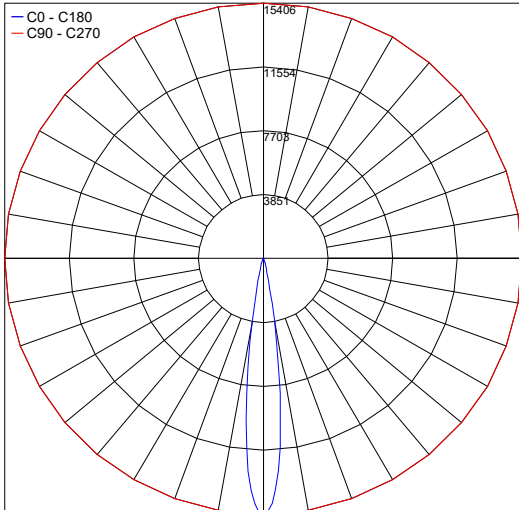

SUGGESTED POWER SUPPLIES

24VDC

Part Number	Description	Input/Output	# of Fixtures
PPLT00680	ELV / TRIAC & 0-10V Dimming (100 to 0%)	120-277VAC to 24VDC, 20W, Class 2, IP66	1-1
PPLT00690	ELV / TRIAC & 0-10V Dimming (100 to 0%)	120-277VAC to 24VDC, 40W, Class 2, IP67	1-2
PPLT00543	0-10V Dimming to 1.0%	120-277VAC to 24VDC, 100W, Class 2	1-6

Suggested Lutron Compatible

Part Number	Option	Lutron SKU	Dim Range	Description	Input/Output	# of Fixtures
PPLT00273	L3DAE / L3DA3W	L3DA	100%-1%	Hi-Lume™ 1% EcoSystem™ or 1% 3-Wire LED Driver	120-277VAC to 24VDC, 40W, Class 2	1-2
PPLT00530	L3DAE / L3DA3W	L3DA	100%-1%	Hi-Lume™ 1% EcoSystem™ or 1% 3-Wire LED Driver	120-277VAC to 24VDC, 96W, Class 2	1-6

For other power supply options consult factory.

PHOTOMETRIC DATA

Maximum Candela = 15405.8

PHOTOMETRIC FILENAME : MUSE-SPOT-2700K-15°-NO-HONEYCOMB-24V.IES

Maximum Candela = 16047.6