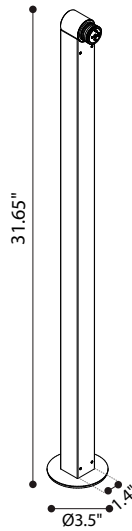

MUSE SPOT

MUSE is a modular outdoor lamp system that offers multiple lighting solutions based on the needs of the user, by combining one of the 3 emission sources - CAPSULE, STILLA and SPOT - with various installation accessories. MUSE SPOT is a turned aluminum, cataphoresis treated and polyester powder coated cylinder offered in 4 standard finishes.

TECHNICAL DATA

Wattage / Input	12W (24VDC)
Power Supply	Remote, not included. See page 4.
Construction	Body: Anodized Turned Aluminum Lens: Tempered Glass fixed with Silicon Glue
CCT	2700K, 3000K
CRI	>80
BUG Rating	B2-U0-G0 (15°, 3000K)
Delivered Lumens	1288 lm (15°, 3000K)
Efficacy	107.3 lm/W (15°, 3000K)
Optics	12°, 26°, 36°, 60° - 360° Rotatable
Finishes	White, Sand, Aluminum, Black
Fixture Dimensions	Ø3.9" x 3.9"
Fixture Weight	2.38 lbs
IP Rating	IP65
Impact Resistance	IK07

Fixture Dimensions

ORDERING INFORMATION

Example: D902030055.US. See page 2 for support accessories. Power supplies / accessories sold separately.

D9020			US
Model No.	CCT	Color	
D9020	<p>3004 - 15°, 2700K, with honeycomb</p> <p>1004 - 15°, 3000K, with honeycomb</p> <p>3005 - 26°, 2700K, with honeycomb</p> <p>1005 - 26°, 3000K, with honeycomb</p> <p>3006 - 36°, 2700K, with honeycomb</p> <p>1006 - 36°, 3000K, with honeycomb</p> <p>3008 - 15°, 2700K, without honeycomb</p> <p>1008 - 15°, 3000K, without honeycomb</p> <p>3009 - 26°, 2700K, without honeycomb</p> <p>1009 - 26°, 3000K, without honeycomb</p> <p>3010 - 36°, 2700K, without honeycomb</p> <p>1010 - 36°, 3000K, without honeycomb</p> <p>3007 - 60°, 2700K, without honeycomb</p> <p>1007 - 60°, 3000K, without honeycomb</p>	<p>2 - White</p> <p>3 - Sand</p> <p>5 - Aluminum</p> <p>11 - Black</p>	US

Job Name/Date:

Fixture Type Designation:

SUPPORT ACCESSORIES - See ordering matrix on page 3

D72007.US
Bollard - 11.8" h - Black

D72017.US
Bollard - 19.7" h - Black

D72027.US
Bollard - 31.5" h - Black

D70037.US
Wall - Black