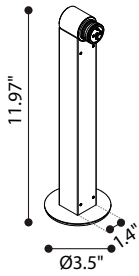

TECHNICAL DATA

Wattage / Input	12W (24VDC)
Power Supply	Remote, not included. See page 4.
Construction	Body: Anodized Turned Aluminum Lens: Tempered Glass fixed with Silicon Glue
CCT	2700K, 3000K
CRI	>80
BUG Rating	B2-U0-G0 (15°, 3000K)
Delivered Lumens	1288 lm (15°, 3000K)
Efficacy	107.3 lm/W (15°, 3000K)
Optics	12°, 26°, 36°, 60° - 360° Rotatable
Finishes	White, Sand, Aluminum, Black
Fixture Dimensions	Ø3.9" x 3.9"
Fixture Weight	2.38 lbs
IP Rating	IP65
Impact Resistance	IK07

Fixture Dimensions

ORDERING INFORMATION

Example: D902030055.US. See page 2 for support accessories. Power supplies / accessories sold separately.

D9020			US
Model No.	CCT	Color	
D9020	<p>3004 - 15°, 2700K, with honeycomb</p> <p>1004 - 15°, 3000K, with honeycomb</p> <p>3005 - 26°, 2700K, with honeycomb</p> <p>1005 - 26°, 3000K, with honeycomb</p> <p>3006 - 36°, 2700K, with honeycomb</p> <p>1006 - 36°, 3000K, with honeycomb</p> <p>3008 - 15°, 2700K, without honeycomb</p> <p>1008 - 15°, 3000K, without honeycomb</p> <p>3009 - 26°, 2700K, without honeycomb</p> <p>1009 - 26°, 3000K, without honeycomb</p> <p>3010 - 36°, 2700K, without honeycomb</p> <p>1010 - 36°, 3000K, without honeycomb</p> <p>3007 - 60°, 2700K, without honeycomb</p> <p>1007 - 60°, 3000K, without honeycomb</p>	<p>2 - White</p> <p>3 - Sand</p> <p>5 - Aluminum</p> <p>11 - Black</p>	US

Job Name/Date:

Fixture Type Designation:

SUPPORT ACCESSORIES - See ordering matrix on page 3

D72007.US
Bollard - 11.8" h - Black

D72017.US
Bollard - 19.7" h - Black

D72027.US
Bollard - 31.5" h - Black

D70037.US
Wall - Black

For other power supply options consult factory.

PHOTOMETRIC DATA

Maximum Candela = 15405.8

PHOTOMETRIC FILENAME : MUSE-SPOT-2700K-15°-NO-HONEYCOMB-24V.IES

Maximum Candela = 16047.6

PHOTOMETRIC FILENAME : MUSE-SPOT-3000K-15°-NO-HONEYCOMB-24V.IES