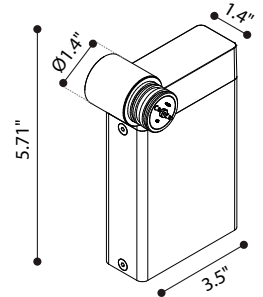

D70052.US
Box - Big - White

D70043.US
Box - Small - Sand

D70045.US
Box - Small - Aluminum

D700411.US
Box - Small - Black

D70053.US
Box - Big - Sand

D70055.US
Box - Big - Aluminum

D700511.US
Box - Big - Black

INSTALLATION ACCESSORIES

SUPPORT ACCESSORIES ORDERING

		US			US
Model #	Description		Model #	Description	
D72007	Bollard - 11.8" h, black		D70042	Small Box - white	US
D72017	Bollard - 19.7" h, black		D70043	Small Box - sand	
D72027	Bollard - 31.5" h, black		D70045	Small Box - aluminum	
D70037	Wall - black		D700411	Small Box - black	
			D70052	Big Box - white	
			D70053	Big Box - sand	
			D70055	Big Box - aluminum	
			D700511	Big Box - black	

Job Name/Date:

Fixture Type Designation: