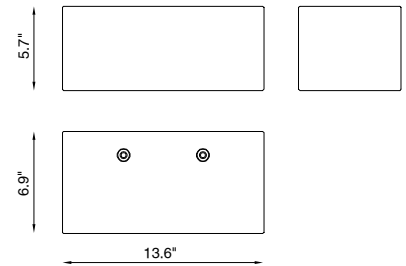

Fixture Dimensions

The body is made of DurCoral®, a high-performance “hi-tech” material born from the union of Coral® and cement. It is an aggregate twice as hard as concrete, which allows very high performances in terms of quality, flow and resistance and that, above all, differs from other outdoor materials, for the possibility of being treated with any type of paint and finish. Distinguished by the ability to resist abrasion, insensitive to ultraviolet rays, pollution and atmospheric agents is certainly the ideal material to be placed outdoors.

ORDERING INFORMATION

Example: BU3068.68.DC.US. Accessories / Power Supplies ordered separately.

BU3068.68	DC	US
Model No.	Finish	
BU3068.68	DC - DurCoral®	US

Job Name/Date:

Fixture Type Designation: