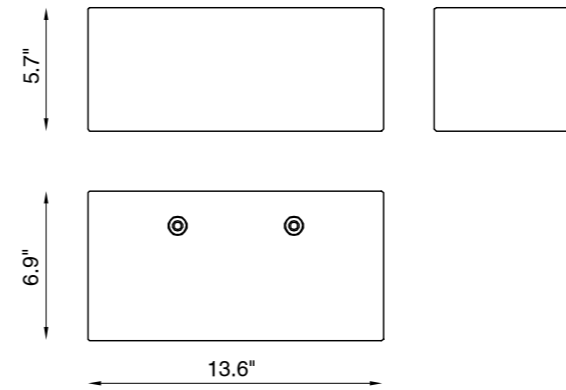

TECHNICAL FEATURES

Code	BU3068.68.DC
Type	Wall lamp 
Material	DC: DurCoral [®]
Weight	19.0 lbs
Mounting	Wall mounting
IP rating	IP65
Control gear	Constant voltage LED driver
Cut out for plasterboard	-
Lamp type	LED 24V 
Lamp wattage	1 x 13W
Luminous efficacy	1700 lm
Light distribution	Wide beam 120°
Fitting	-
Light colour	White 3000K White 2700K 4000K (on request)
Light hole	-
Voltage connection	xxx · 50/60Hz
CRI	>80
Emergency	-
Note	Extra white frosted glass diffuser. Aluminum reflector.