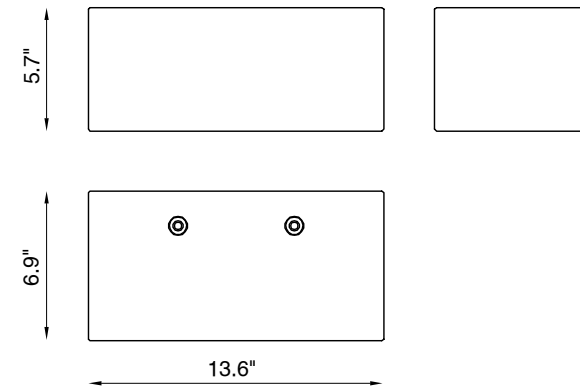

TECHNICAL FEATURES

Code	BU3068.68.DC
Type	Wall lamp 
Material	DC: DurCoral [®]
Weight	19.0 lbs
Mounting	Wall mounting
IP rating	IP65
Control gear	Constant voltage LED driver
Cut out for plasterboard	-
Lamp type	LED 24V 
Lamp wattage	1 x 13W
Luminous efficacy	1700 lm
Light distribution	Wide beam 120°
Fitting	-
Light colour	White 3000K White 2700K 4000K (on request)
Light hole	-
Voltage connection	xxx · 50/60Hz
CRI	>80
Emergency	-
Note	Extra white frosted glass diffuser. Aluminum reflector.