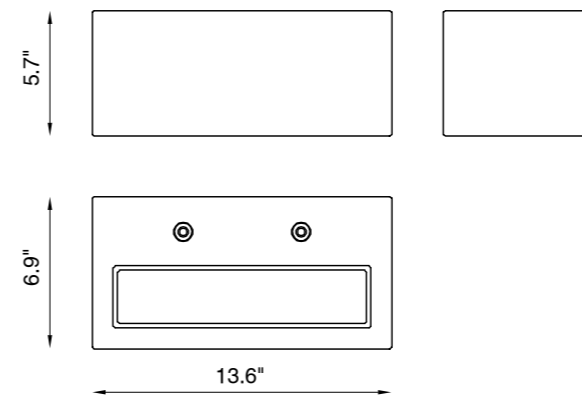

designplan®

79 Trenton Avenue
Frenchtown, NJ 08825

www.designplan.com

Tel: (908) 996-7710
Fax: (908) 996-7042

TECHNICAL FEATURES

Code	BU3058.58.DC
Type	Wall lamp
Material	DC: DurCoral®
Weight	18.3 lbs
Mounting	Wall mounting
IP rating	IP65
Control gear	Constant voltage LED driver
Cut out for plasterboard	-
Lamp type	LED 24V
Lamp wattage	2 x 13W
Luminous efficacy	2 x 1700 lm
Light distribution	Wide beam 120°
Fitting	-
Light color	White 3000K White 2700K 4000K (on request)
Light hole	-
Voltage connection	xxx - 50/60Hz
CRI	>80
Emergency	-
Note	Extra white frosted glass diffuser. Aluminum reflector.