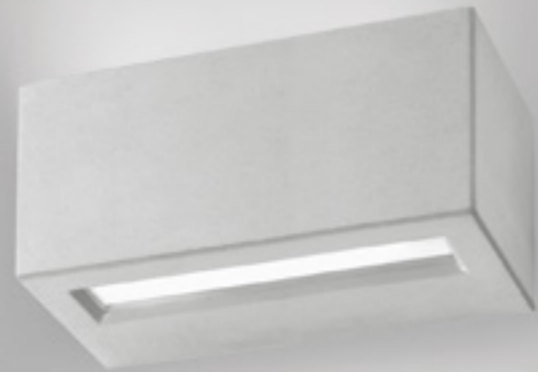

VIRTUS IP65

DURCORAL® TECHNO-CEMENT, SALT-PROOF.

Virtus IP65 is a wall lighting device for outdoor use made of DurCoral®.

It is characterized by linearity, simplicity and elegance: a product able to beautify architectural details on buildings, enhancing every single particular. A luminaire that lights up external spaces, creating delicate and relaxing atmospheres, outlined by a linear and pure geometrical shape.

A bi-emission applique, that paints and plays with light on walls, breaking the darkness to embrace and exalt spaces, in a perfect synthesis of aesthetics and advanced technology.

Virtus IP65 has an internal soul in die-cast aluminum, a satin-glass diffuser, silicone gaskets and internal inox-steel screws which make it the ideal product for outdoor environments.

designplan®

79 Trenton Avenue
Frenchtown, NJ 08825

www.designplan.com

Tel: (908) 996-7710
Fax: (908) 996-7042

TECHNICAL FEATURES

Code	BU3058.58.DC
Type	Wall lamp
Material	DC: DurCoral®
Weight	18.3 lbs
Mounting	Wall mounting
IP rating	IP65
Control gear	Constant voltage LED driver
Cut out for plasterboard	-
Lamp type	LED 24V
Lamp wattage	2 x 13W
Luminous efficacy	2 x 1700 lm
Light distribution	Wide beam 120°
Fitting	-
Light color	White 3000K White 2700K 4000K (on request)
Light hole	-
Voltage connection	xxx - 50/60Hz
CRI	>80
Emergency	-
Note	Extra white frosted glass diffuser. Aluminum reflector.