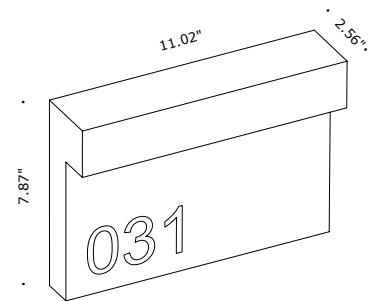

TECHNICAL DATA

Wattage / Input	9.6W per 3.28 ft (1 meter)
Power Supply	Remote 24VDC, not included - see page 2
Light Source	StripLED
Dimming	Dimmable Warm White
Construction	Body: Concrete
CCT	2700K, 3000K
CRI	>90
Delivered Lumens	790 lm / 3.28 feet (1 m) (3000K)
Efficacy	82.29 lm/W
Optics	Narrow
Finishes	Concrete
Fixture Dimensions	11.02" l x 7.87" h
IP Rating	IP55

Fixture Dimensions