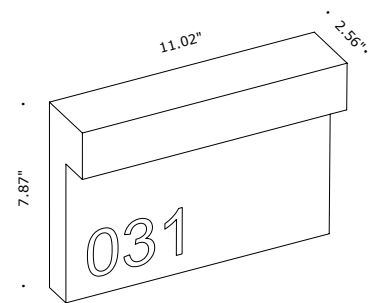

TECHNICAL DATA

Wattage / Input	9.6W per 3.28 ft (1 meter)
Power Supply	Remote 24VDC, not included - see page 2
Dimming	Dimmable Warm White
Construction	Body: Concrete Light Source: StripLED
CCT	2700K
Delivered Lumens	900 lm/3.28 feet (1 meter)
Efficacy	93.8 lm/W
Optics	
Finishes	Concrete
Fixture Dimensions	11.02" l x 7.87" h
IP Rating	IP65

Fixture Dimensions