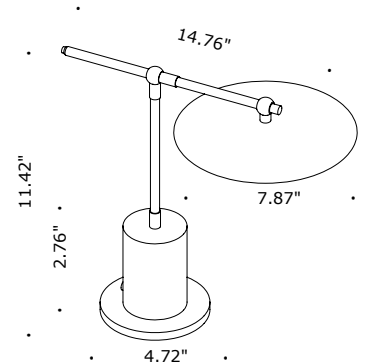

Isola is a rechargeable table lamp made of burnished brass suitable for indoor installation. The power button is on the horizontal rod, and it provides 7-10 hours of warm dimmable white light for a variety of settings. Available in 2 standard finishes: burnished brass or burnished brass painted.

TECHNICAL DATA

Wattage / Input	1.5W
Power Supply	Rechargeable battery with 120VAC charger
Dimming	Dimmable Warm White
Construction	Body: Burnished Brass Base: Galvanized Iron, Burnish. Brass Painted
CCT	2700K
CRI	>80
Delivered Lumens	220 lm
Efficacy	146.67 lm/W
Optics	Narrow
Finishes	Body: Burnished Brass + Burnished Brass Painted Reflector: Burnished Brass Details: Burnished Brass
Fixture Dimensions	11.42" h x 14.76" Head: Ø7.9" Base: 4.72"
IP Rating	IP44

Fixture Dimensions - See page 2

ORDERING INFORMATION

Example: R50.021.US.

R50.021	US
Model No.	
R50.021 - charger included	US

Job Name/Date:

Fixture Type Designation: