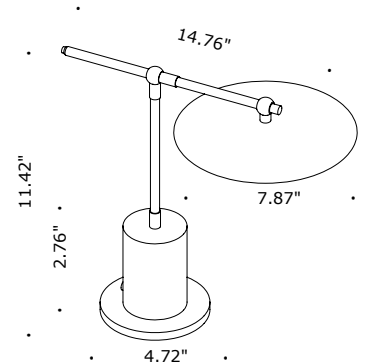

Isola is a rechargeable table lamp made of burnished brass suitable for indoor installation. The power button is on the horizontal rod, and it provides 7-10 hours of warm dimmable white light for a variety of settings. Available in 2 standard finishes: burnished brass or burnished brass painted.

## TECHNICAL DATA

<b>Wattage / Input</b>	1W
<b>Power Supply</b>	Rechargeable battery with 120VAC charger
<b>Dimming</b>	Dimmable Warm White
<b>Construction</b>	Body: Burnished Brass Base: Galvanized Iron, Burnish. Brass Painted
<b>CCT</b>	2700K
<b>Delivered Lumens</b>	140 lm
<b>Efficacy</b>	140 lm/W
<b>Optics</b>	
<b>Finishes</b>	Burnished Brass, Burnished Brass Painted
<b>Fixture Dimensions</b>	11.42" h x 14.76" Head: Ø7.9" Base: 4.72"
<b>IP Rating</b>	IP44

Fixture Dimensions - See page 2