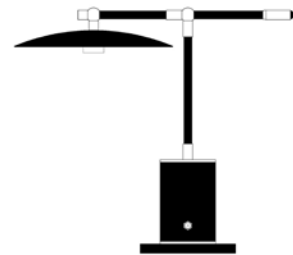

## 50.021

Brass structure, steel base, direct light, charger included.

IP44

Voltage	Source	Watt	Lumen	CRI	Kelvin	Light beam
120VAC	Modulo led dimm	1.5W	220Lm	>80	2700K	narrow

14.17" x 7.87" x H 12.60"

Body	Reflector	Details
 NBurnished brass, Burnished brass p.	 Burnished brass	 Burnished brass