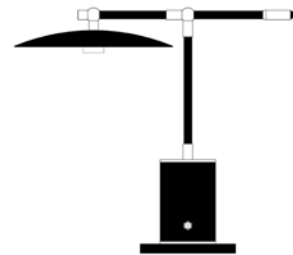

## R50.021

Brass structure, steel base, direct light, charger included.

IP44

Voltage	Source	Watt	Lumen	CRI	Kelvin	Light beam
120VAC	Modulo LED dimm	1.5W	220 lm	>80	2700K	narrow

14.17" x 7.87" x H 12.60"

Body	Reflector	Details
 NBurnished brass, Burnished brass p.	 Burnished brass	 Burnished brass