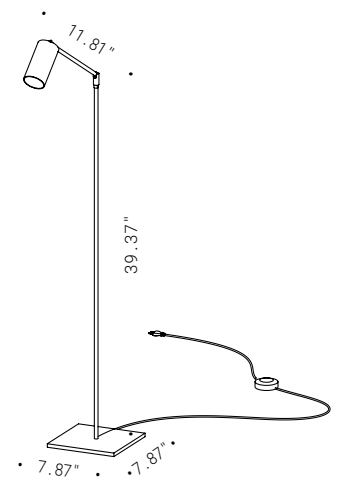

# LETTURA BRASS

Lettura Brass is an LED table lamp with a natural brass finish that is suitable for indoor spaces. It comes with a 2700K LED bulb, has a dimming button, and is painted in a matte black finish.

## TECHNICAL DATA

<b>Wattage / Input</b>	7W
<b>Power Supply</b>	120VAC
<b>Construction</b>	Body: Iron, Aluminum Lens:
<b>CCT</b>	2700K
<b>Delivered Lumens</b>	510 lm
<b>Efficacy</b>	72.9 lm/W
<b>Optics</b>	
<b>Finishes</b>	Body: Natural Brass, Burnished Brass, Brushed Brass Details: Natural Brass, Burnished Brass
<b>Fixture Dimensions</b>	Head: Ø2.36" x 4.72" Stem: 39.37" h Base Plate: 7.87" x 7.87"
<b>IP Rating</b>	IP20

Fixture Dimensions