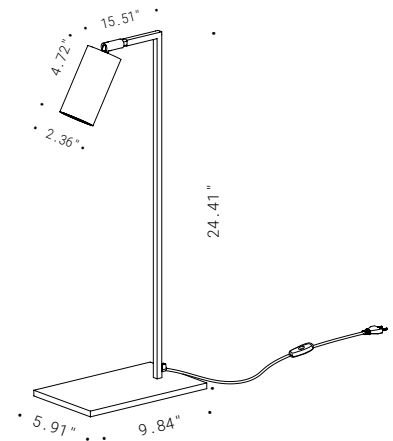

Lettura is an LED table lamp made of steel and aluminum that is suitable for indoor spaces. It comes with a 2700K LED bulb, has a dimming button, and is painted in a matte black finish.

## TECHNICAL DATA

<b>Wattage / Input</b>	7W
<b>Power Supply</b>	Integral 120VAC
<b>Construction</b>	Body: Steel, Aluminum
<b>CCT</b>	2700K
<b>CRI</b>	>80
<b>Delivered Lumens</b>	510 lm
<b>Efficacy</b>	72.9 lm/W
<b>Optics</b>	Medium
<b>Finishes</b>	Body: Matte Black Painted Reflector: Matte Black Painted, Orange Gold Painted Details: Natural Brass, Burnished Brass
<b>Fixture Dimensions</b>	Head: Ø2.36" x 4.72" Stem: 24.41" h Base Plate: 5.91" x 9.84"
<b>IP Rating</b>	IP20

Fixture Dimensions