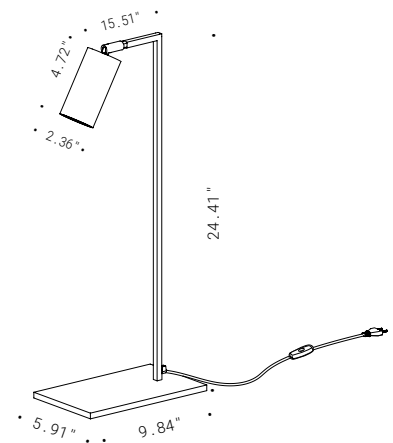

Lettura is an LED table lamp made of steel and aluminum that is suitable for indoor spaces. It comes with a 2700K LED bulb, has a dimming button, and is painted in a matte black finish.

TECHNICAL DATA

Wattage / Input	7W
Power Supply	120VAC
Construction	Body: Steel, Aluminum
CCT	2700K
CRI	>80
Delivered Lumens	510 lm
Efficacy	72.9 lm/W
Optics	Medium
Finishes	Body: Matte Black Painted Reflector: Matte Black Painted, Orange Gold Painted Details: Natural Brass, Burnished Brass
Fixture Dimensions	Head: Ø2.36" x 4.72" Stem: 24.41" h Base Plate: 5.91" x 9.84"
IP Rating	IP20

Fixture Dimensions

ORDERING INFORMATION

Example: R30.011.TA.2.2.ON.US.

R30.011.TA	2			US
Model No.	Body Finish	Reflector Finish	Detail Finish	
R30.011.TA	2 - Matte Black Painted	2 - Matte Black Painted 10 - Orange Gold Painted	ON - Natural Brass ONB - Burnished Brass	US

Job Name/Date:

Fixture Type Designation:

PHOTOMETRIC DATA

Note: All photometric data is 3000K

Job Name/Date:

Fixture Type Designation: