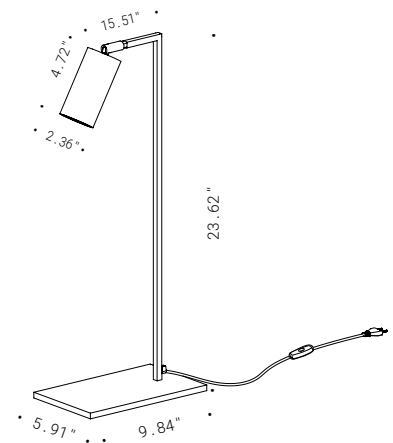

Lettura is an LED table lamp made of iron and aluminum that is suitable for indoor spaces. It comes with a 2700K LED bulb, has a dimming button, and is painted in a matte black finish.

TECHNICAL DATA

| | |
|---------------------------|--|
| Wattage / Input | 7W |
| Power Supply | Integral 120VAC |
| Construction | Body: Iron, Aluminum |
| CCT | 2700K |
| Delivered Lumens | 510 lm |
| Efficacy | 72.9 lm/W |
| Optics | |
| Finishes | Matte Black |
| Fixture Dimensions | Head: Ø2.36" x 4.72" Stem: 23.6" h Base Plate: 5.91" x 9.84" |
| IP Rating | IP20 |

Fixture Dimensions

ORDERING INFORMATION

Example: R30.011.TA.US.

| | |
|------------------|-----|
| R30.011.TA.US | .US |
| Model No. | |
| R30.011.TA | .US |

Job Name/Date:

Fixture Type Designation: