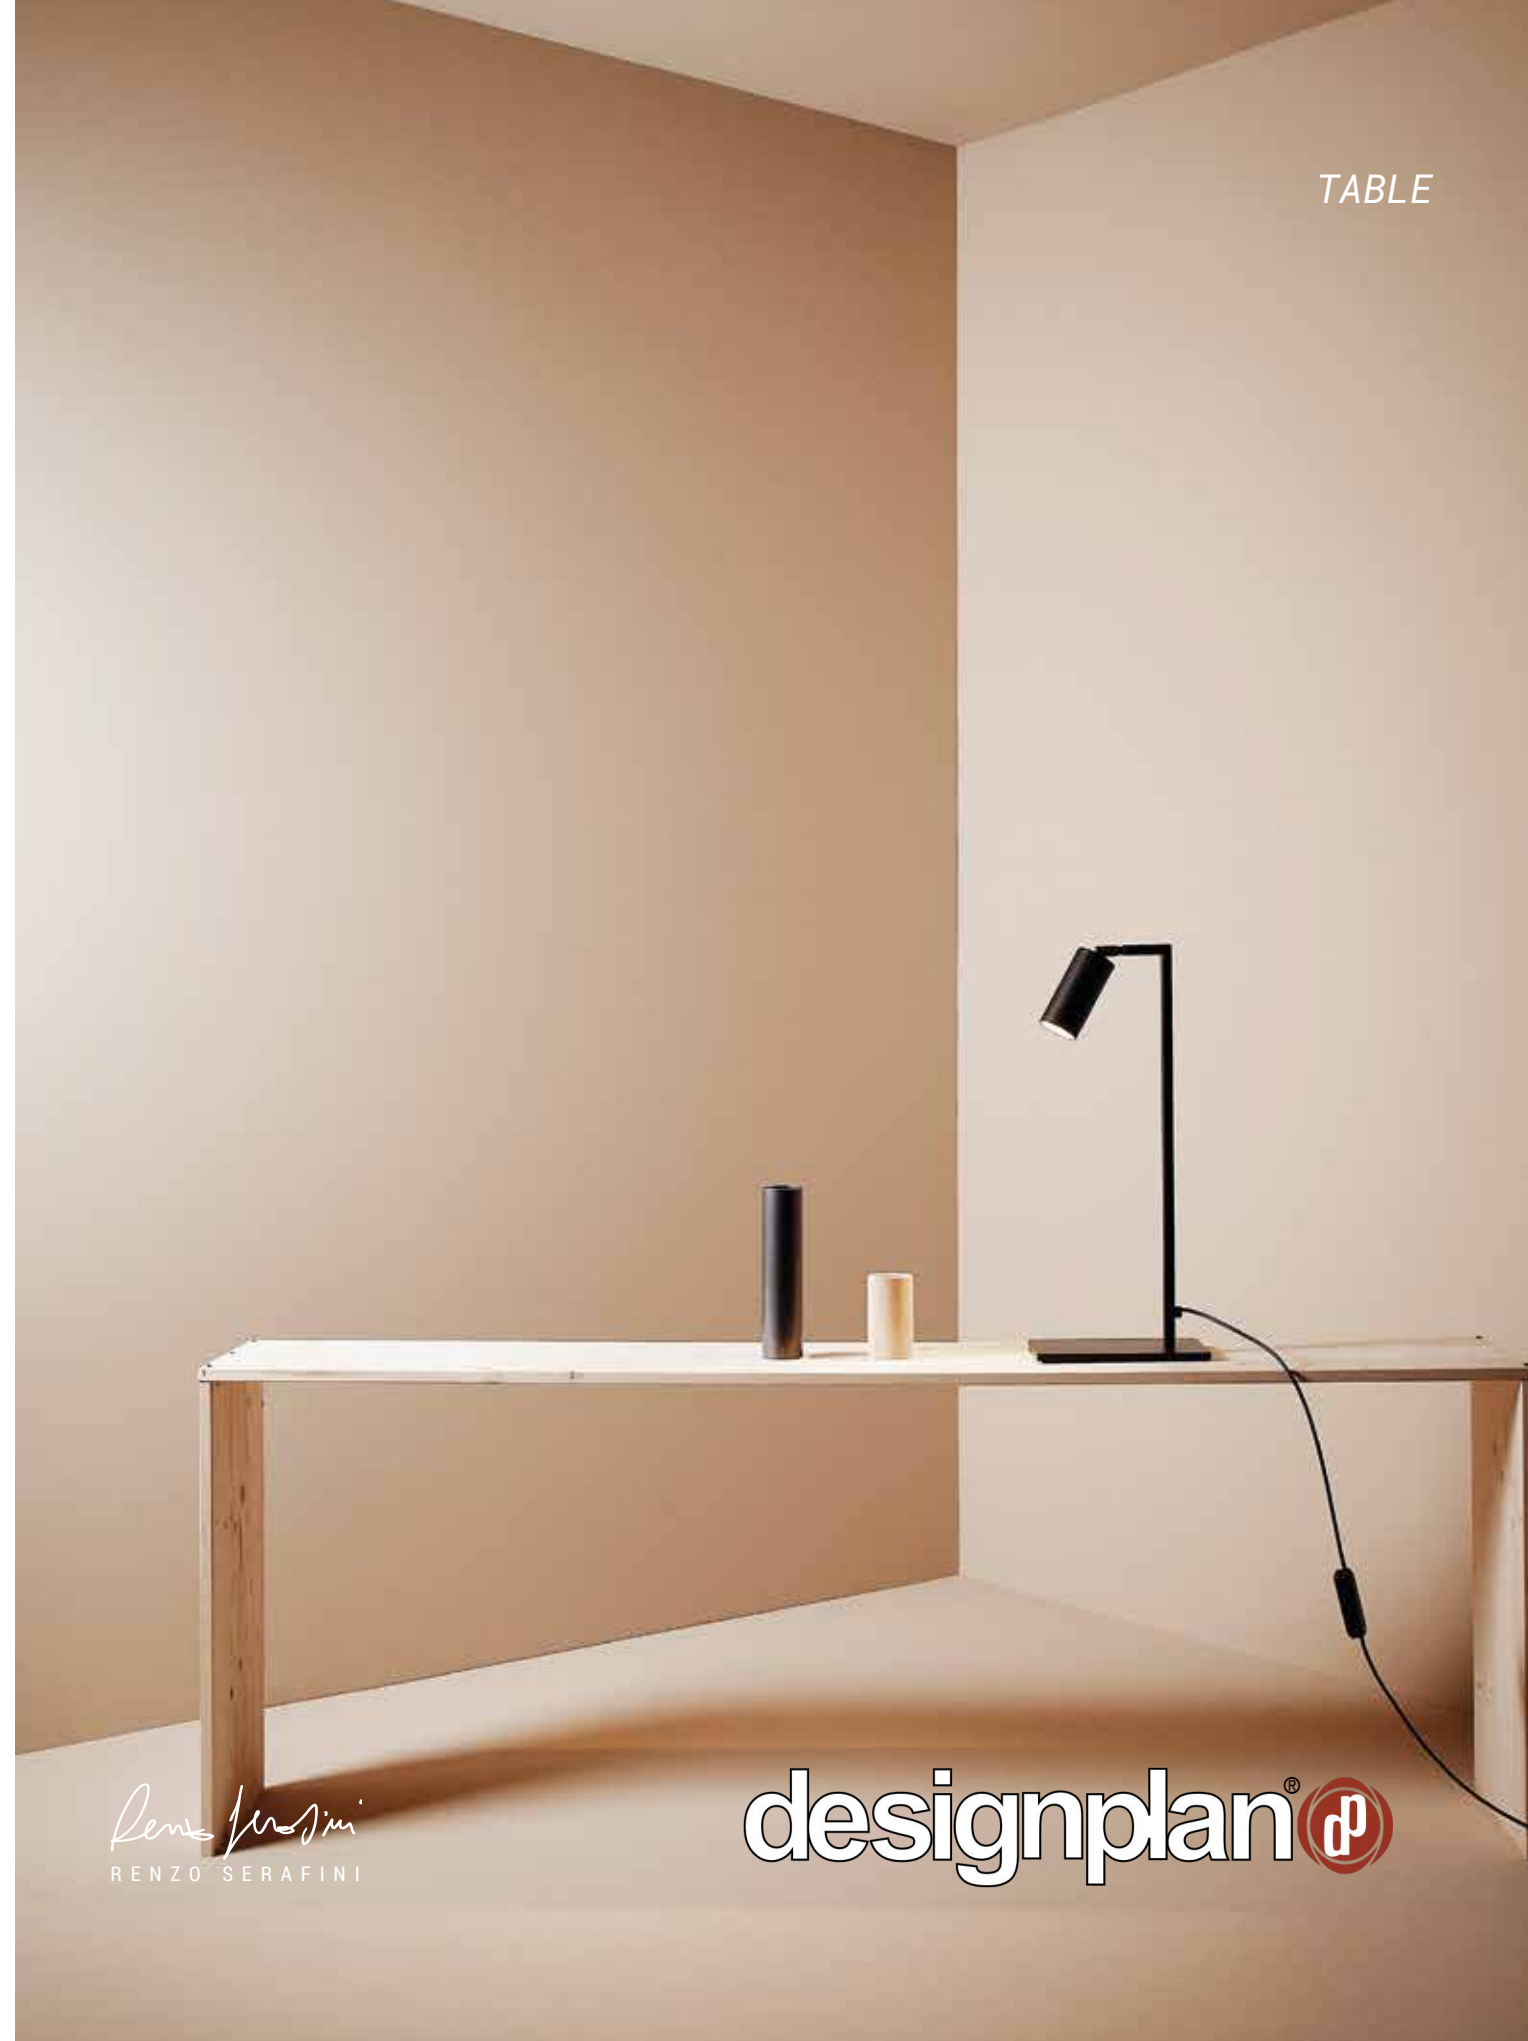

# LETTURA APPOGGIO

30.011.TA

Steel structure,  
aluminum cylinder, bulb  
included.

IP20

Voltage	Source	Watt	Lumen	CRI	Kelvin	Light beam
120VAC	GU10 dimm	7W	510Lm	>80	2700K	medium

9.84" x 5.91" x H 24.41"

Body	Reflector	Details
 Matte black p.	 Matte black p.	 Natural brass
	 Orange gold p.	 Burnished brass

TABLE

Renzo Serafini  
RENZO SERAFINI

designplan® 