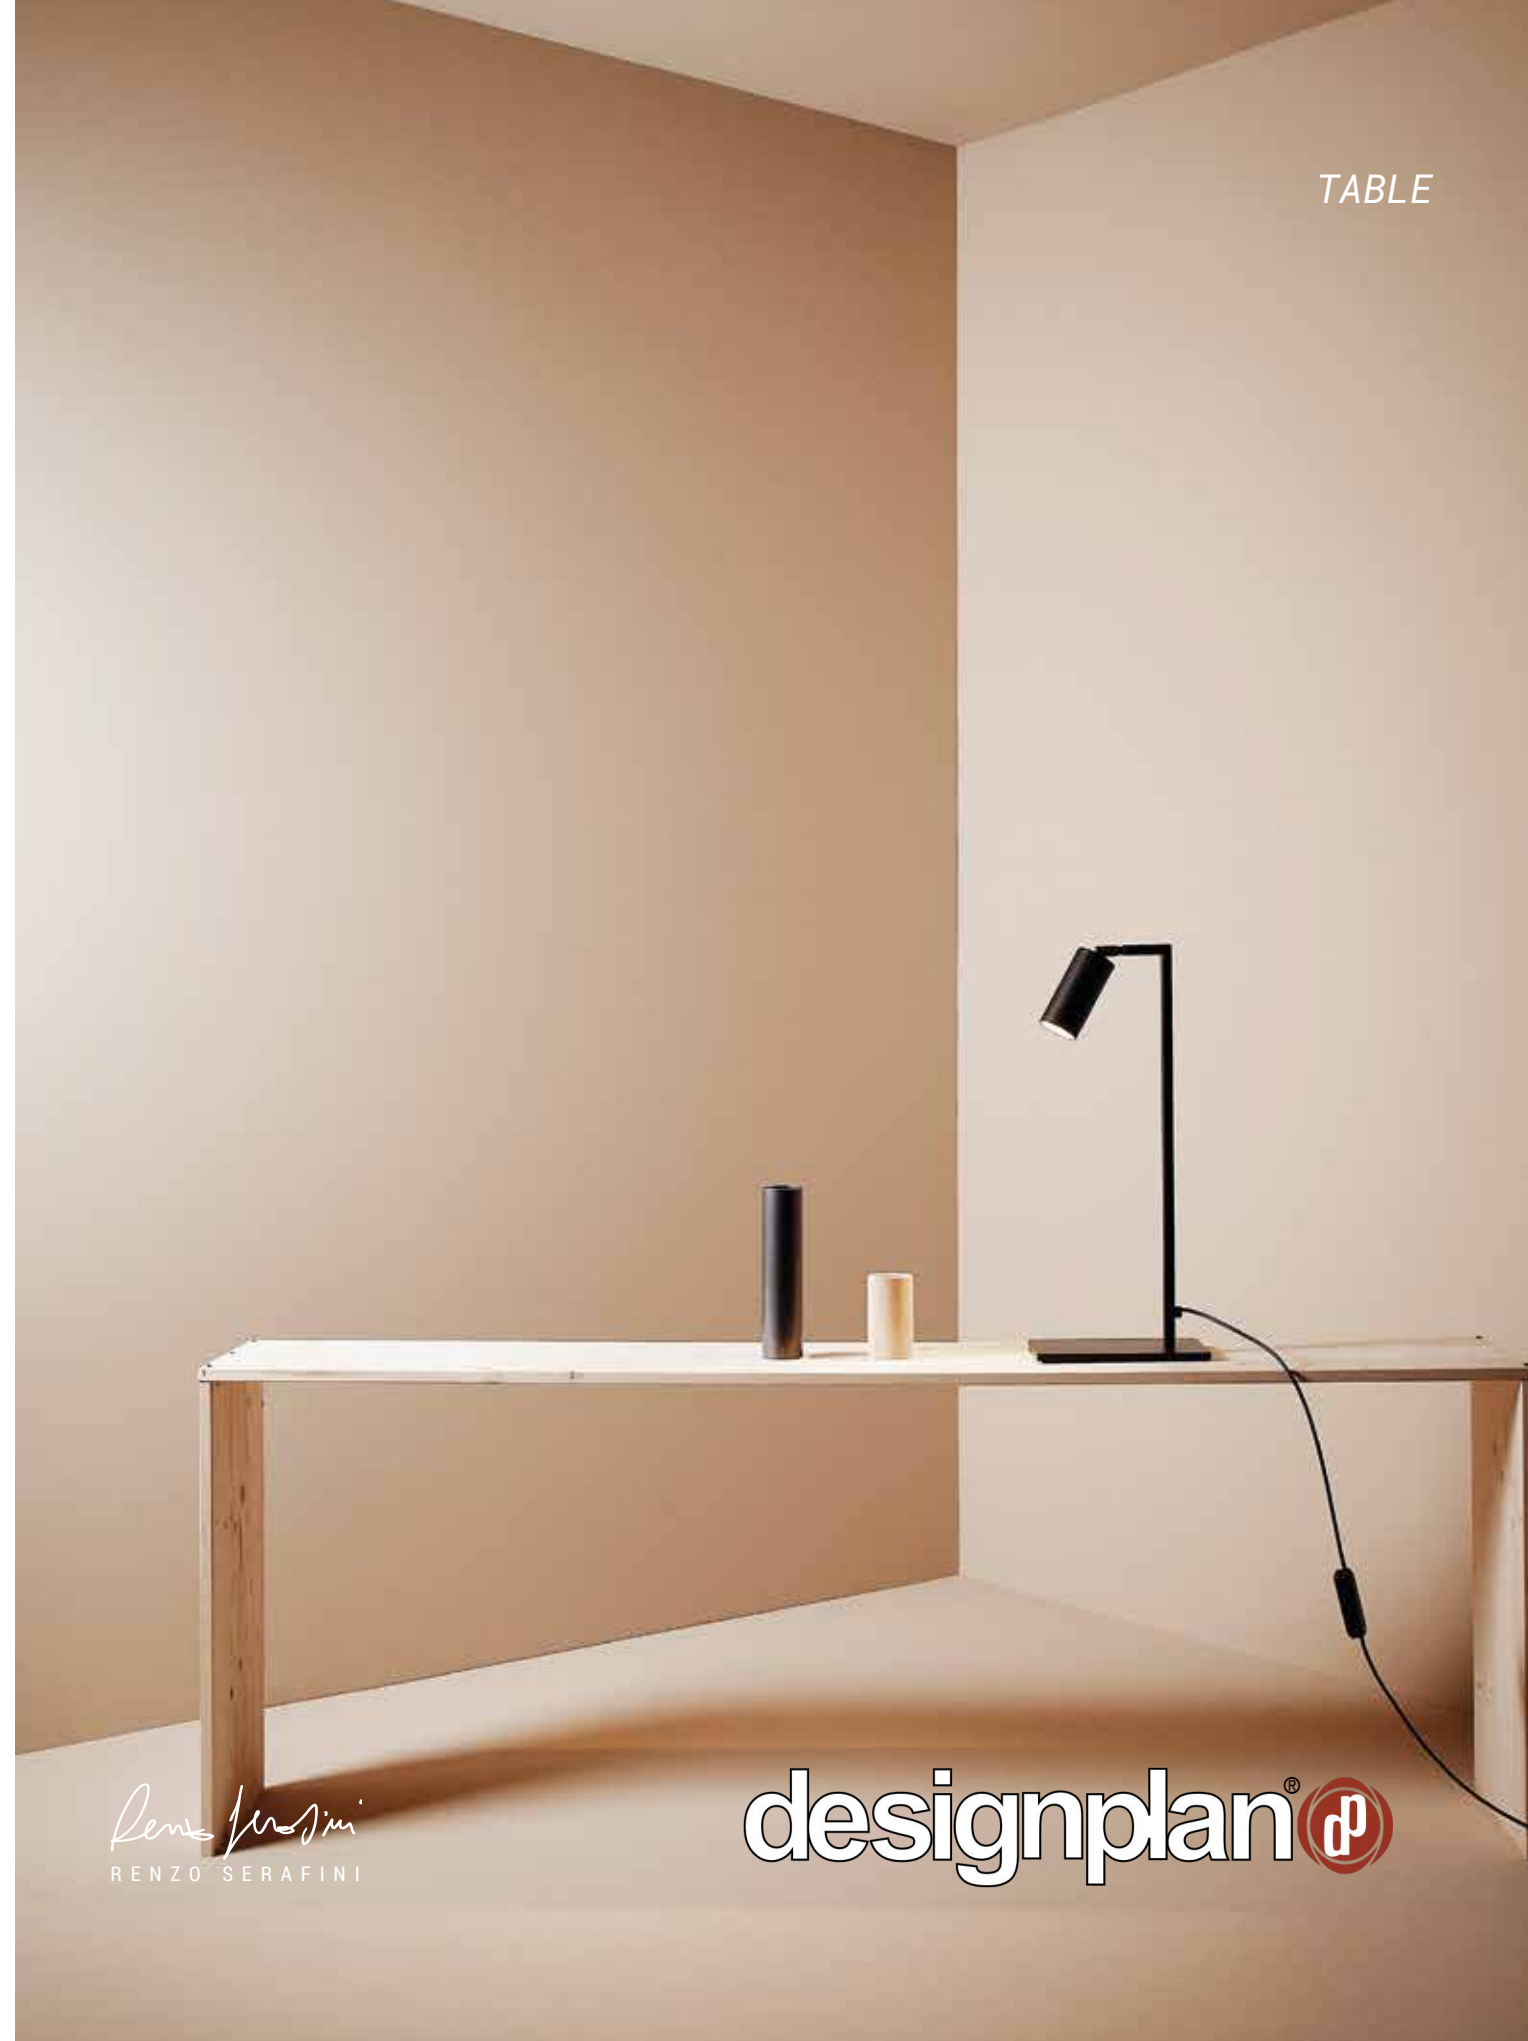

LETTURA APPOGGIO

R30.011.TA

Steel structure,
aluminum cylinder, bulb
included.

IP20

Voltage	Source	Watt	Lumen	CRI	Kelvin	Light beam
120VAC	GU10 dimm	7W	510 lm	>80	2700K	medium

9.84" x 5.91" x H 24.41"

Body	Reflector	Details
 Matte black p.	 Matte black p.  Orange gold p.	 Natural brass  Burnished brass

TABLE

Renzo Serafini
RENZO SERAFINI

designplan® 