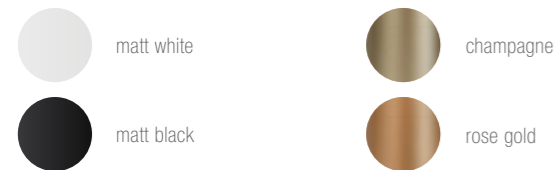

X2

A double projector for a light which perfectly mingles with the space it is installed in: X2, an indoor luminaire installable on ceilings or walls, is available with white, black or rose gold or champagne finishings and interchangeable lens. X2 is a punctual, definite and performing light. The high-performance projectors of minimal design are conceived for having the lowest visual effect and provided with an adjustable arm which can be inclined up to 360° both horizontally and vertically, allowing a wide range of luminescent settings.

A

CODE COMPOSITION

BU1202_2 S _ E _ WD

<i>light color</i>	
27	2700K
30	3000K
40	4000K
<i>lens</i>	
22	22°
50	50°
<i>finishing</i>	
WH	white
BL	black
A1	champagne
A2	rose gold

example of code composition BU1202 WH 2 S 22 E 30 WD

TECHNICAL FEATURES

Code	BU1202 XX (fig. A)
Type	Projector ± 360° / ± 90°
Material	Aluminum
Finishing	White Black Champagne Rose Gold
Weight	1.3 lbs
Mounting	Wall and ceiling
IP rating	IP40
Control gear	Constant current electronic driver, remote installation (not included)
Lamp type	LED 500 mA Vf: 2 x 11 VDC
Lamp wattage	2 x 6W
Luminous efficacy	2 x 520 lm - 3000K
Light distribution	Beam 22° Beam 50° (on request)
Fitting	-
Light color	White 3000K White 2700K 4000K (on request)
Voltage connection	By driver (optional)
CRI	>90
Emergency	On request
Note	On request available dimmable PUSH or DALI, remote installation. Black tige and box for X2 champagne and rose gold.

light color

27	2700K
30	3000K
40	4000K

lens

22	22°
50	50°

finishing

WH	white
BL	black
A1	champagne
A2	rose gold

example of code composition BU1201 WH 2 S 22 E 30 ND

TECHNICAL FEATURES