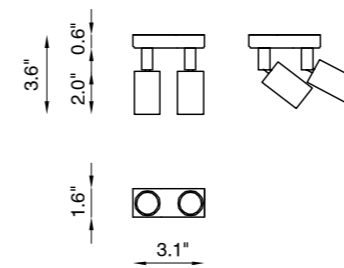

X2

A double projector for a light which perfectly mingles with the space it is installed in: X2, an indoor luminaire installable on ceilings or walls, is available with white, black or rose gold or champagne finishings and interchangeable lens. X2 is a punctual, definite and performing light. The high-performance projectors of minimal design are conceived for having the lowest visual effect and provided with an adjustable arm which can be inclined up to 360° both horizontally and vertically, allowing a wide range of luminescent settings.

TECHNICAL FEATURES

Code	BU1202 XX (fig. A)
Type	Projector ± 360° / ± 90°
Material	Aluminum
Finishing	White Black Champagne Rose Gold
Weight	1.3 lbs
Mounting	Wall and ceiling
IP rating	IP40
Control gear	Constant current electronic driver, remote installation (not included)
Lamp type	LED 500 mA Vf: 2 x 11 VDC
Lamp wattage	2 x 6W
Luminous efficacy	2 x 520 lm - 3000K
Light distribution	Beam 22° Beam 50° (on request)
Fitting	-
Light color	White 3000K White 2700K 4000K (on request)
Voltage connection	By driver (optional)
CRI	>90
Emergency	On request
Note	On request available dimmable PUSH or DALI, remote installation. Black tige and box for X2 champagne and rose gold.

Code	BU1201 XX (fig. B)
Type	Projector ± 360° / ± 90°
Material	Aluminum
Finishing	White Black Champagne Rose Gold
Weight	1.3 lbs
Mounting	Wall and ceiling
IP rating	IP40
Control gear	Constant current electronic driver on board (included)
Lamp type	LED 500 mA
Lamp wattage	2 x 6W
Luminous efficacy	2 x 520 lm - 3000K
Light distribution	Beam 22° Beam 50° (on request)
Fitting	-
Light color	White 3000K White 2700K 4000K (on request)
Voltage connection	XXX - 50/60Hz
CRI	>90
Emergency	On request
Note	On request available dimmable PUSH or DALI, remote installation. Black tige and box for X2 champagne and rose gold.