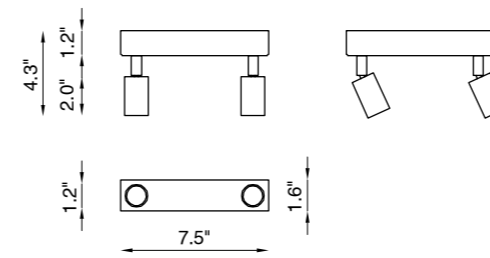

B

CODE COMPOSITION

BU1201 2 S E ND

light color

27	2700K
30	3000K
40	4000K

lens

22	22°
50	50°

finishing

WH	white
BL	black
A1	champagne
A2	rose gold

example of code composition BU1201 WH 2 S 22 E 30 ND

TECHNICAL FEATURES

Code	BU1201 XX (fig. B)
Type	Projector ± 360° / ± 90°
Material	Aluminum
Finishing	White | Black | Champagne | Rose Gold
Weight	1.3 lbs
Mounting	Wall and ceiling
IP rating	IP40
Control gear	Constant current electronic driver on board (included)
Lamp type	LED 500 mA
Lamp wattage	2 x 6W
Luminous efficacy	2 x 520 lm - 3000K
Light distribution	Beam 22° Beam 50° (on request)
Fitting	-
Light color	White 3000K White 2700K | 4000K (on request)
Voltage connection	XXX - 50/60Hz
CRI	>90
Emergency	On request
Note	On request available dimmable PUSH or DALI, remote installation. Black tige and box for X2 champagne and rose gold.