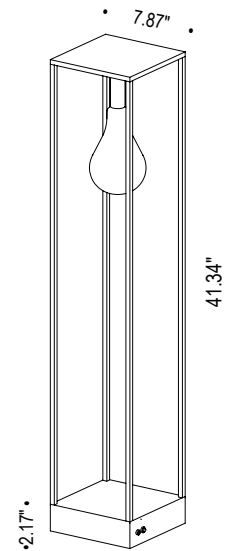

Colonna is 3.5 foot rechargeable battery lamp made of galvanized iron and aluminum with a warm white light. It comes in a matte painted iron finish and is IP65-rated for outdoor use, or IP44 for indoor.

TECHNICAL DATA

Wattage / Input	3W
Power Supply	Integral 120VAC
Battery Life	10 hours - 7 hours at maximum brightness
Construction	Body: Galvanized Iron Light Source: StripLED
CCT	2700K
Delivered Lumens	400 lm
Efficacy	133.3 lm/W
Optics	—
Finishes	Matte Iron Painted
Fixture Dimensions	41.34" h x 7.87" sq. (2.17" base height)
IP Rating	IP65 (for outdoor use) or IP44

Fixture Dimensions

ORDERING INFORMATION

Example: R30.033.US.

<input type="text"/>	.US
Model No.	
R30.033 (IP65 version)	.US
R30.033.B (IP44 version)	

Job Name/Date:

Fixture Type Designation: