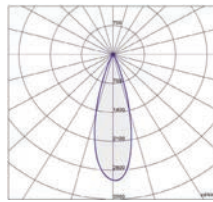

POWER SUPPLY
ON/OFF
PT00290

DRIVER LED 10W
PRG IP20 DALI
PT00298

Emission

10°

Color		
2700K	3000K	4000K
631 lm	631 lm	755 lm
Power		
6W		

45°

Color		
2700K	3000K	4000K
631 lm	631 lm	755 lm
Power		
6W		

60°