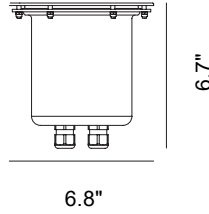

Emission

21°

Color	2700K	3000K	4000K
	2174 lm	2200 lm	2453 lm

Power
18W

45°

Color	2700K	3000K	4000K
	2174 lm	2200 lm	2453 lm

Power
18W

65°

Color	2700K	3000K	4000K
	2174 lm	2200 lm	2453 lm

Power
18W

Accessories

- IP66
- IP67
- IK09
- lm