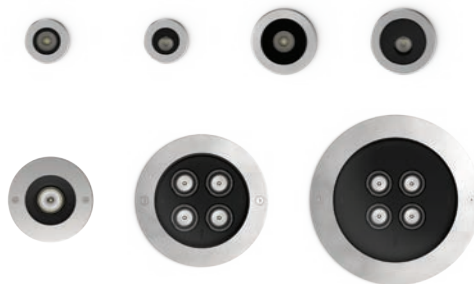

Inox Bronze

CRI>80

IP66

IP67

IK09

EN AISI 316L stainless steel ring and lamp body. Optics include 6°, 10°, 21°, 45°, 60°, 65°, 10°x40° and asymmetric wall washer options with color temperatures of 2700K, 3000K, and 4000K, featuring GU10 socket for OLY N110. Stainless steel fixing screws. Snap-in casing installation for versions OLY N-60 and OLY N-80. Installation in the ground and/or on the floor using an embedded counter-casing. Honeycomb and asymmetric anti-glare filters for OLY N-110, OLY N-180, and OLY N-240. 0.31" thick extra-clear tempered glass. Casing as accessory for in-ground or concrete installation, accessorized with bottom cap (versions OLY N-60, OLY N-80, and OLY N-110) and plaster guard cap for all versions. Surface finish HCT available in three variants.