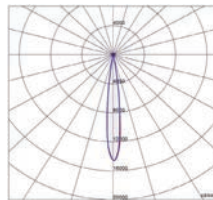

POWER SUPPLY
ON/OFF
PT00290

DRIVER LED 10W
PRG IP20 DALI
PT00298

Emission

10°

Color		
2700K	3000K	4000K
631 lm	631 lm	755 lm
Power		
6W		

45°

Color		
2700K	3000K	4000K
631 lm	631 lm	755 lm
Power		
6W		

60°