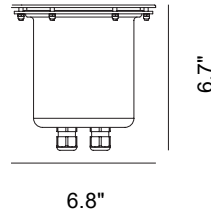

POWER SUPPLY
ON/OFF
PT00292

DRIVER LED 10W
PRG IP20 DALI
PT00298