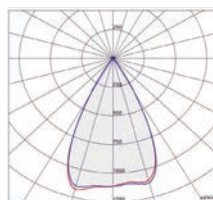

10°x40°

Color		
2700K	3000K	4000K
631 lm	631 lm	755 lm
Power		
6W