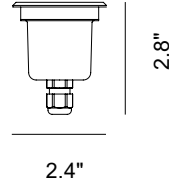

Inox Bronze

CRI>80

IP66

IP67

IK09

EN AISI 316L stainless steel ring and lamp body. Optics include 6°, 10°, 21°, 45°, 60°, 65°, 10°x40° and asymmetric wall washer options with color temperatures of 2700K, 3000K, and 4000K, featuring GU10 socket for OLY N110. Stainless steel fixing screws. Snap-in casing installation for versions OLY N-60 and OLY N-80. Installation in the ground and/or on the floor using an embedded counter-casing. Honeycomb and asymmetric anti-glare filters for OLY N-110, OLY N-180, and OLY N-240. 0.31" thick extra-clear tempered glass. Casing as accessory for in-ground or concrete installation, accessorized with bottom cap (versions OLY N-60, OLY N-80, and OLY N-110) and plaster guard cap for all versions. Surface finish HCT available in three variants.