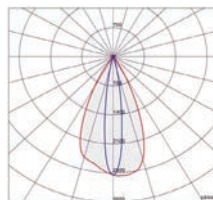

Accessories

IP66 IP67 IK09