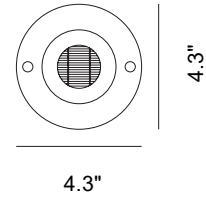

Emission

Color	2700K	3000K	4000K
740 lm	750 lm	836 lm	
Power 7W			

Color	2700K	3000K	4000K
740 lm	750 lm	836 lm	
Power 7W			

Color	2700K	3000K	4000K
740 lm	750 lm	836 lm	
Power 7W			

Accessories

- IP66
- IP67
- IK09
- lm