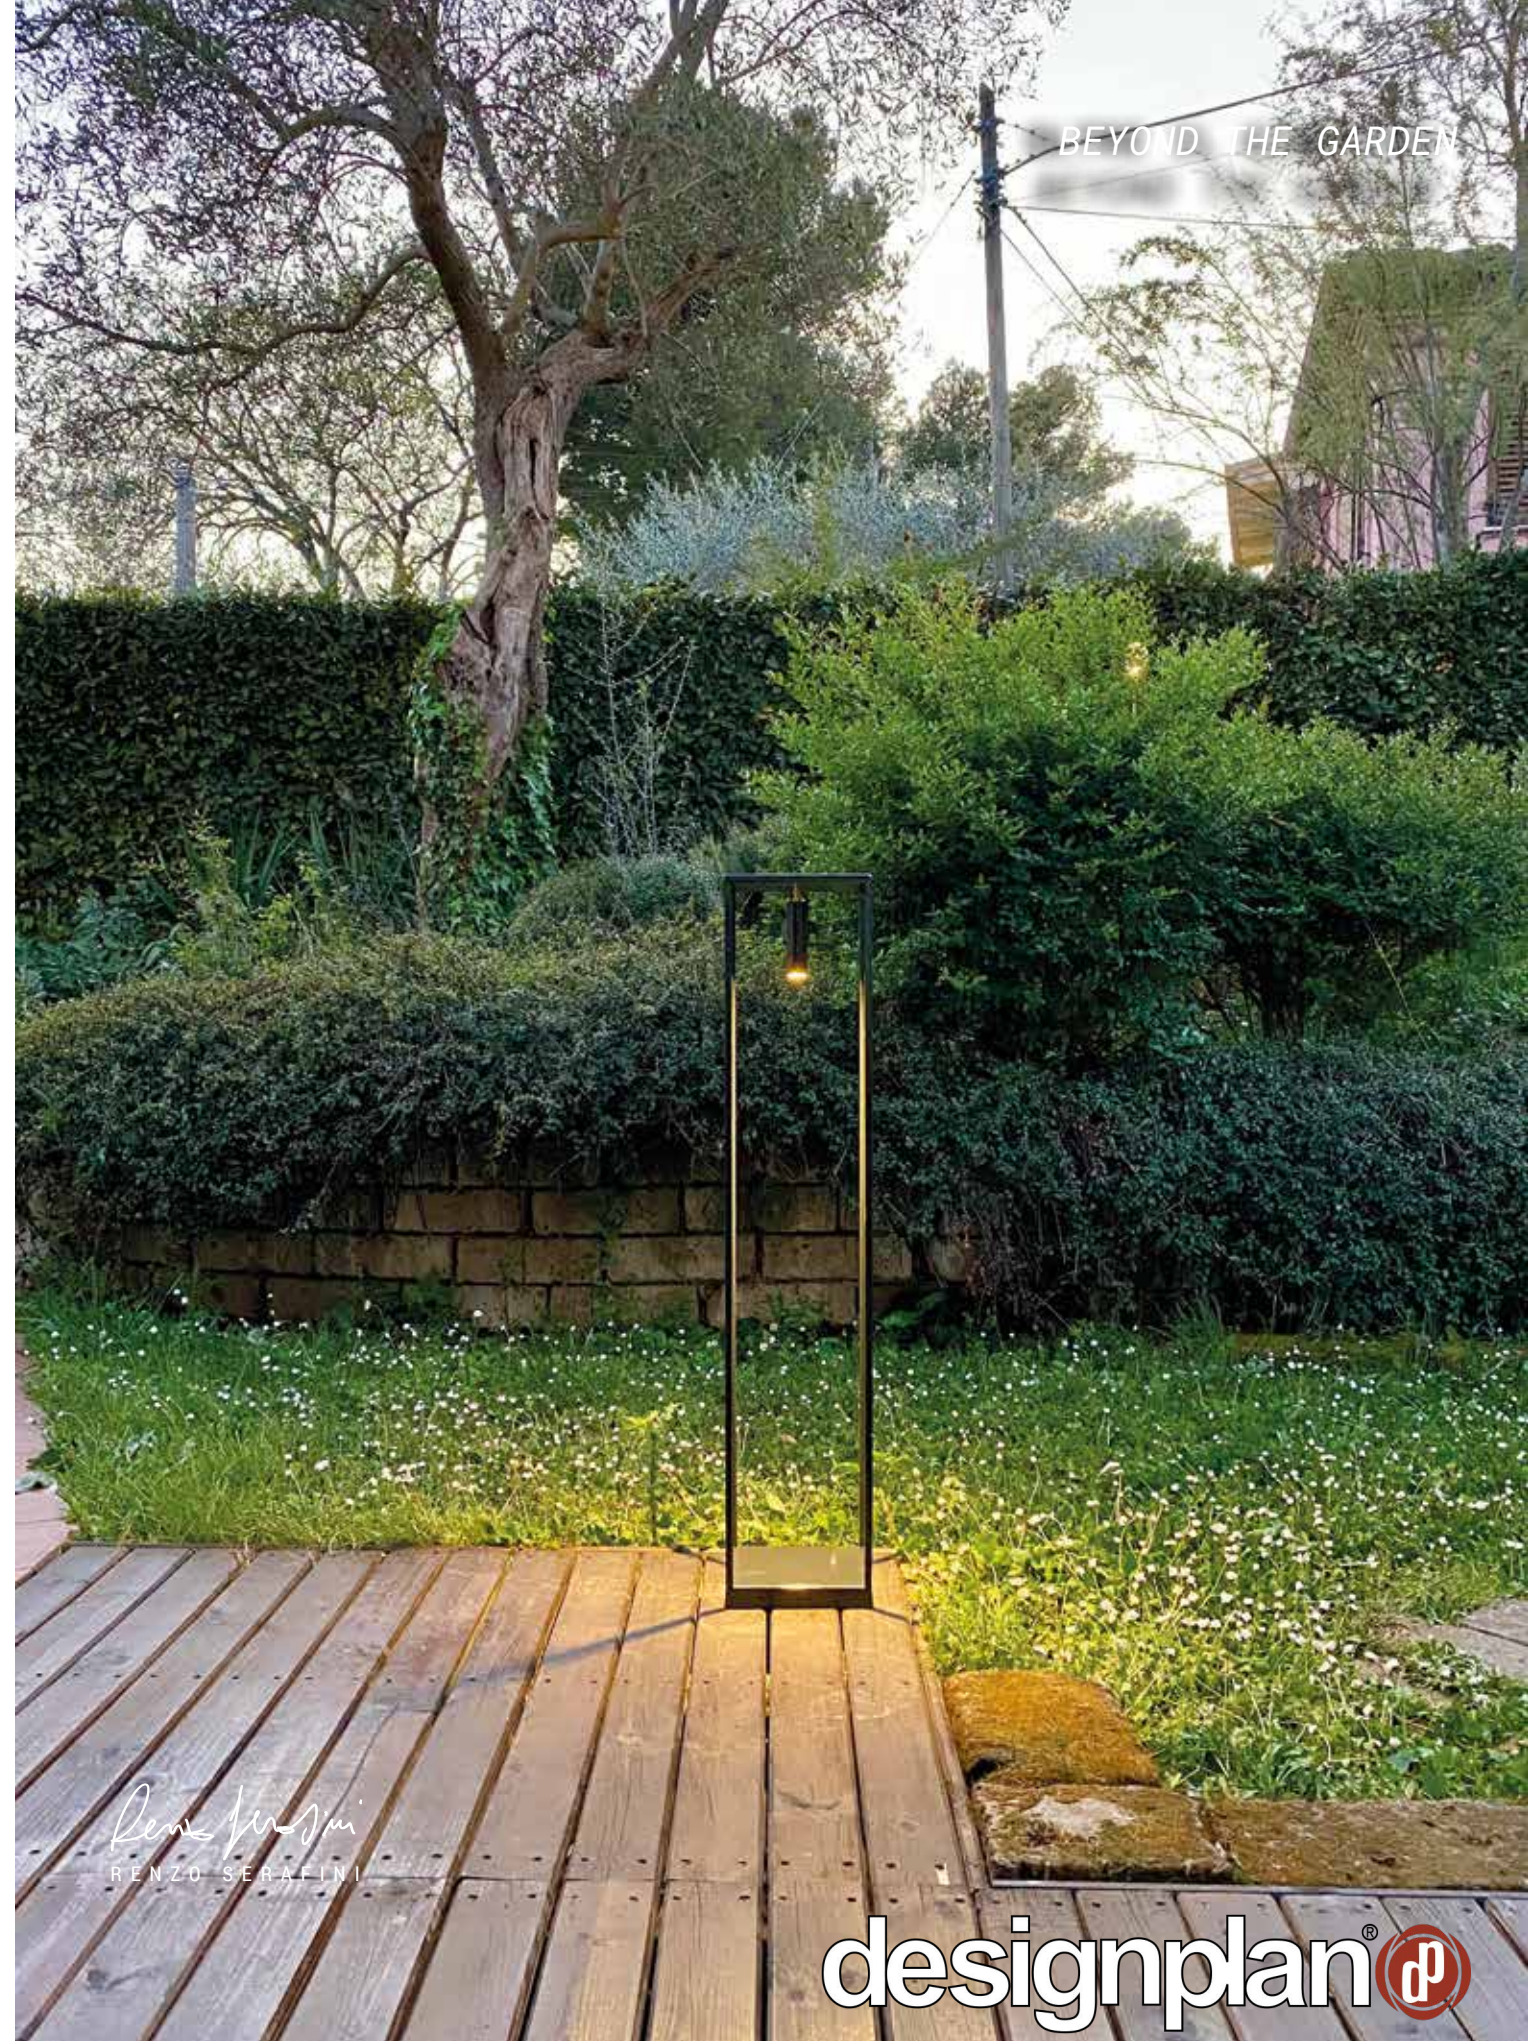

COLONNA

30.033

Steel structure, small aluminum cylinder, driver included to be installed remotely.

Glass on demand.

IP66

Voltage	Source	Watt	Lumen	CRI	Kelvin	Light beam
120VAC	Modulo led	3W	450Lm 470Lm	>80	2700K 3000K	narrow

Ø5.12" x H 8.86"

Ø3.54"

Transparent

Transparent

7.87" x 7.87" x H 39.37"

Body	Reflect.	Det.
<input type="checkbox"/> Iron p. <input type="checkbox"/> Bronze p.	-	-

BEYOND THE GARDEN

Renzo Serafini
RENZO SERAFINI

designplan®

COLONNABAT

30.033.B

Steel structure, small aluminum cylinder, transparent decorative glass, direct light, charger included.

IP44

Voltage	Source	Watt	Lumen	CRI	Kelvin	Light beam
120VAC	Modulo led dimm	2W	320Lm	>80	2700K	medium