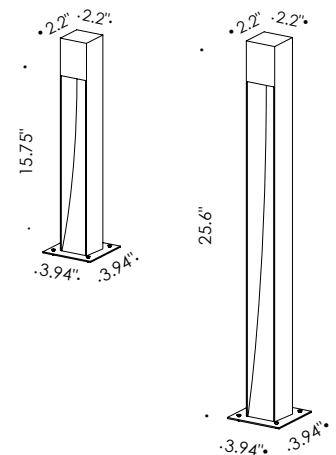

Fuori Terra is a IP65-rated bollard made of Corten steel that is suitable for outdoor installation in a variety of settings. It is available in 3 versions, 2 color temperatures, and with indirect or direct light emission.

TECHNICAL DATA

Wattage / Input	2W
Power Supply	Integral 120VAC
Construction	Body: Corten Steel Lens:
CCT	2700K, 3000K
Delivered Lumens	210 lm
Efficacy	105 lm/W
Optics	Indirect (Fuori Terra) Direct (Fuori Terra Mini or Maxi)
Finishes	Corten
Fixture Dimensions	2.2" x 2.2" x 23.6" h (Fuori Terra) 2.2" x 2.2" x 15.75" h (Fuori Terra Mini) 2.2" x 2.2" x 25.6" h (Fuori Terra Maxi) Base Plate: 3.94" x 3.94"
IP Rating	IP65

Fixture Dimensions

ORDERING INFORMATION

Example: R30.031.US.

<input type="text"/>	.US
Model No.	
R30.029 - Fuori Terra	.US
R30.030 - Fuori Terra Mini	
R30.031 - Fuori Terra Maxi	

Job Name/Date:

Fixture Type Designation: