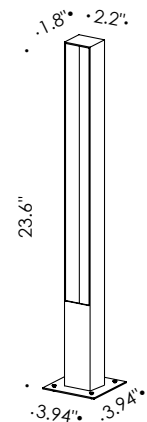

Fuori Terra is a IP65-rated bollard made of Corten steel that is suitable for outdoor installation in a variety of settings. It is available in 3 versions, 2 color temperatures, and with indirect or direct light emission.

TECHNICAL DATA

Wattage / Input	2W
Power Supply	Integral 120VAC
Construction	Body: Corten Steel Lens:
CCT	2700K, 3000K
Delivered Lumens	210 lm
Efficacy	105 lm/W
Optics	Indirect (Fuori Terra) Direct (Fuori Terra Mini or Maxi)
Finishes	Corten
Fixture Dimensions	2.2" x 2.2" x 23.6" h (Fuori Terra) 2.2" x 2.2" x 15.75" h (Fuori Terra Mini) 2.2" x 2.2" x 25.6" h (Fuori Terra Maxi) Base Plate: 3.94" x 3.94"
IP Rating	IP65

Fixture Dimensions

ORDERING INFORMATION

Example: R30.031.US.

<input type="text"/>	.US
Model No.	
R30.029 - Fuori Terra	.US
R30.030 - Fuori Terra Mini	
R30.031 - Fuori Terra Maxi	

Job Name/Date:

Fixture Type Designation: