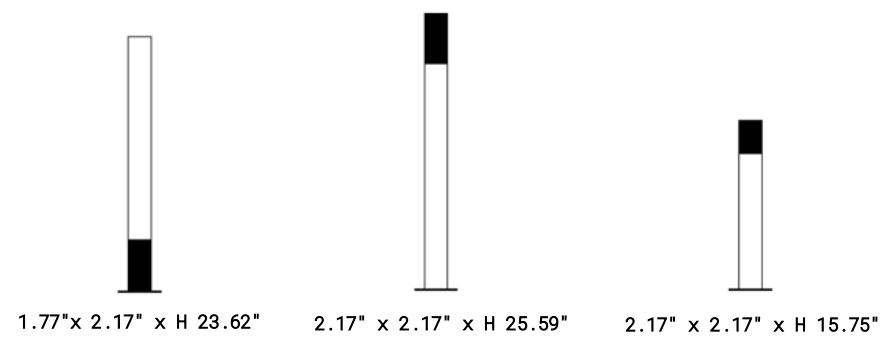

FUORI TERRA

30.029

Steel corten structure,
indirect light.

IP67

Voltage	Source	Watt	Lumen	CRI	Kelvin	Light beam
120VAC	Modulo led	2W	200Lm	>80	2700K 3000K	narrow

MAXI 30.031

Steel corten structure,
direct light.

MINI 30.030

Steel corten structure,
direct light.