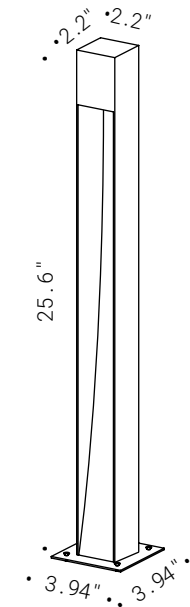

FUORI TERRA

30.029
LED 500mA
2700/3000K 210 lm
IP65

FUORI TERRA MINI

30.030
LED 500mA
2700/3000K 210 lm
IP65

FUORI TERRA MAXI

30.031
LED 500mA
2700/3000K 210 lm
IP65

FUORI TERRA / FUORI TERRA MINI / MAXI

Corten steel, corten finish, warm white LED, driver included to be installed separately.