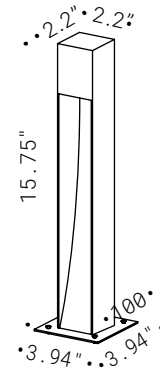

FUORI TERRA

30.029
LED 500mA
2700/3000K 210 lm
IP65

FUORI TERRA MINI

30.030
LED 500mA
2700/3000K 210 lm
IP65

FUORI TERRA MAXI

30.031
LED 500mA
2700/3000K 210 lm
IP65

FUORI TERRA / FUORI TERRA MINI / MAXI

Corten steel, corten finish, warm white LED, driver included to be installed separately.