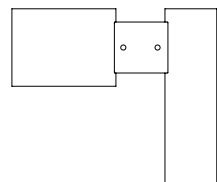

N

270

Inox Satin

Inox RAL 9004

Integrated pole-mounted system for street furniture, pole-top available with 3000K and 4000K asymmetrical and street optics and poles with heights from 11.5' to 19.7' both made of AISI 316L stainless steel. Pole diameter 4.02". Fixing system through a flange with anchor bolts available for installation in concrete or in the version to be buried. Surface in matt RAL 9004 painting and satin stainless steel finish.

MOON N270

Color	3000K 4500 lm	4000K 5018 lm	Emission Street Asymmetrical
Power 32W	Codes Technical details		

Color	3000K 6000 lm	4000K 6690 lm	Emission Street Asymmetrical
Power 48W	Codes Technical details		
<div style="display: flex; gap: 10px;"> <div style="border: 1px solid black; border-radius: 5px; padding: 2px;">IP66</div> <div style="border: 1px solid black; border-radius: 5px; padding: 2px;">IK08</div> </div>			

Composition

Single

Double

Pole with flange

With flange

Codes
Technical details

Works with
MOON 200
MOON 270

Pole to be buried