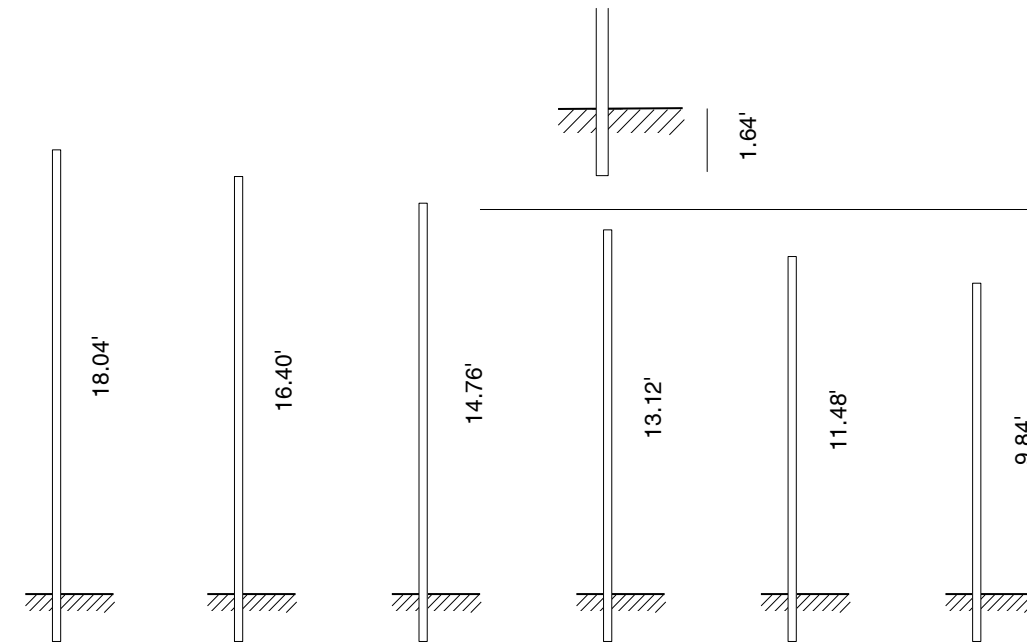

N

270

Inox Satin

Inox RAL 9004

Integrated pole-mounted system for street furniture, pole-top available with 3000K and 4000K asymmetrical and street optics and poles with heights from 11.5' to 19.7' both made of AISI 316L stainless steel. Pole diameter 4.02". Fixing system through a flange with anchor bolts available for installation in concrete or in the version to be buried. Surface in matt RAL 9004 painting and satin stainless steel finish.

Composition

Single

Double

Pole with flange

With flange

Codes
Technical details

Works with
MOON 200
MOON 270

Pole to be buried

Buried

Codes
Technical details

Works with
MOON 200
MOON 270