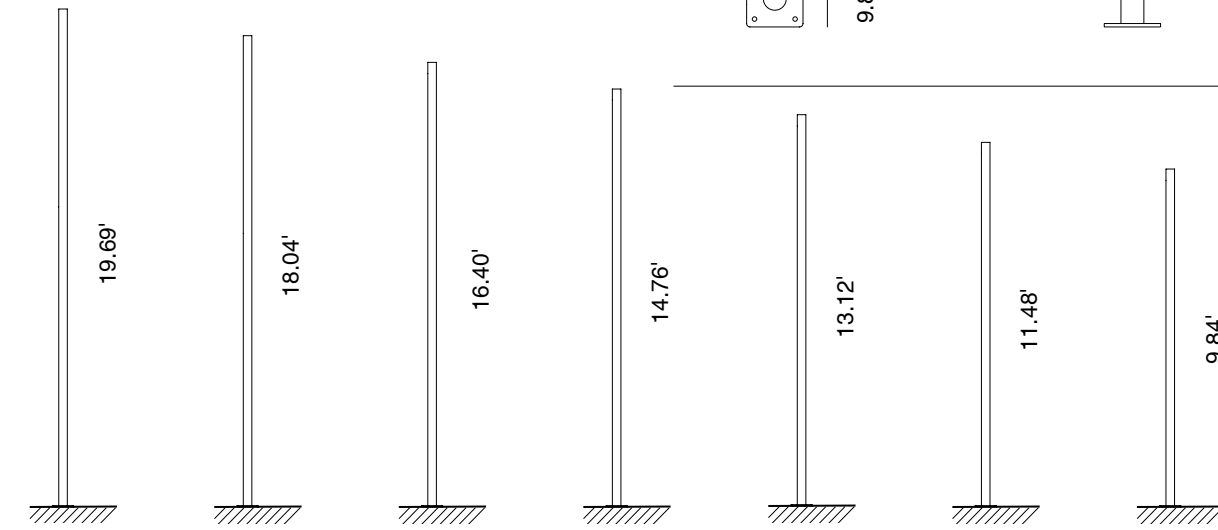

N

270

Inox Satin

Inox RAL 9004

Integrated pole-mounted system for street furniture, pole-top available with 3000K and 4000K asymmetrical and street optics and poles with heights from 11.5' to 19.7' both made of AISI 316L stainless steel. Pole diameter 4.02". Fixing system through a flange with anchor bolts available for installation in concrete or in the version to be buried. Surface in matt RAL 9004 painting and satin stainless steel finish.

Composition

Single

Double

Pole with flange

With flange

Codes
Technical details

Works with
MOON 200
MOON 270

Pole to be buried