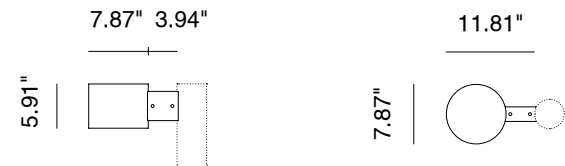

N

270

Inox Satin

Inox RAL 9004

Integrated pole-mounted system for street furniture, pole-top available with 3000K and 4000K asymmetrical and street optics and poles with heights from 11.5' to 19.7' both made of AISI 316L stainless steel. Pole diameter 4.02". Fixing system through a flange with anchor bolts available for installation in concrete or in the version to be buried. Surface in matt RAL 9004 painting and satin stainless steel finish.

MOON N200

	3000K 3000 lm	4000K 3345 lm	Emission Street Asymmetrical
Power 24W	Codes Technical details		
<div style="display: flex; gap: 10px;"> <div style="border: 1px solid black; border-radius: 5px; padding: 2px;">IP66</div> <div style="border: 1px solid black; border-radius: 5px; padding: 2px;">IK08</div> </div>			