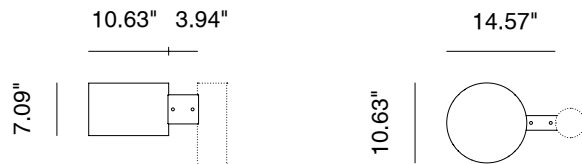

MOON N270

Color	3000K 4500 lm	4000K 5018 lm	Emission Street Asymmetrical
Power 32W	Codes Technical details		

Color	3000K 6000 lm	4000K 6690 lm	Emission Street Asymmetrical
Power 48W	Codes Technical details		
IP66 IK08