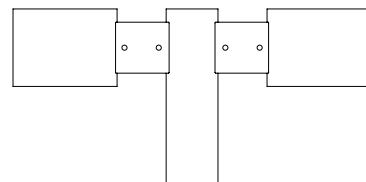

N

270

Inox Satin

Inox RAL 9004

Integrated pole-mounted system for street furniture, pole-top available with 3000K and 4000K asymmetrical and street optics and poles with heights from 11.5' to 19.7' both made of AISI 316L stainless steel. Pole diameter 4.02". Fixing system through a flange with anchor bolts available for installation in concrete or in the version to be buried. Surface in matt RAL 9004 painting and satin stainless steel finish.

MOON N270

Color	3000K 4500 lm	4000K 5018 lm	Emission Street Asymmetrical
Power 32W	Codes Technical details		

Color	3000K 6000 lm	4000K 6690 lm	Emission Street Asymmetrical
Power 48W	Codes Technical details		
<div style="display: flex; gap: 10px;"> <div style="border: 1px solid black; border-radius: 5px; padding: 2px;">IP66</div> <div style="border: 1px solid black; border-radius: 5px; padding: 2px;">IK08</div> </div>			

Composition

Single

Double

Pole with flange

With flange

Codes
Technical details

Works with
MOON 200
MOON 270

Pole to be buried