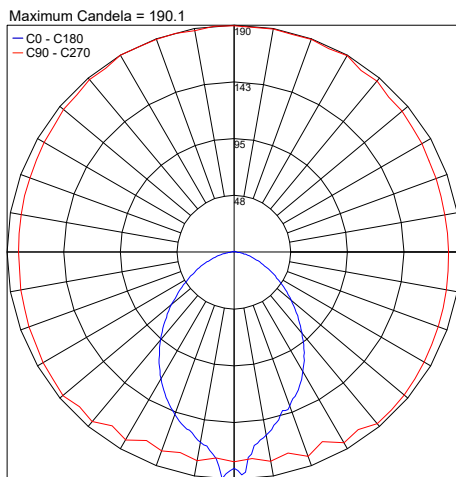

TECHNICAL DATA

Wattage	5.5W
Power Supply	Integral 120VAC
Construction	Body: Aluminum Fixing Base: Stainless Steel Lens: Sand Blasted Tempered Glass
CCT	2700K, 3000K, 4000K
BUG Rating	B0-U1-G0 (3000K)
CRI	>80
Delivered Lumens	275 lm (3000K)
Efficacy	50 lm/W
Optics	Diffuse
Finishes	Anthracite + Gray or Titanium + Bronze
Lumen Maintenance	41,000 hrs (Ta 35°C)
Fixture Dimensions	7.87" x 1.97" x 13.5" or 35.4" h
IP Rating	IP65
Impact Resistance	—

Fixture Dimensions

ORDERING INFORMATION

Example: F63201.N.3.05.US. Power Supplies ordered separately.

<input type="text"/>	<input type="text"/>	<input type="text"/>	<input type="text" value="05"/>	<input type="text" value=".US"/>
Model No.	Finish	CCT	Optics	
F63201 - Bollard 13.5"	N - Anthracite + Gray	2 - 2700K	05 - Diffuse	.US
F63202 - Bollard 35.4"	O - Titanium + Bronze	3 - 3000K 4 - 4000K		

Job Name/Date:

Fixture Type Designation:

Adjustable Bollard

ACCESSORIES

Installation

PHOTOMETRIC DATA

Note all Photometry is 3000K

13.5 inch bollard