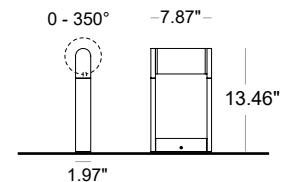

Adjustable Bollard

NOVA is a versatile indoor or outdoor LED luminaire that can be used as an adjustable bollard, spotlight, wall mount, or recessed floor light. It combines a unique aesthetic with high performance technical engineering. NOVA Adjustable Bollard is rotatable 350° available in 2 heights, and 2 standard finishes.

TECHNICAL DATA

Wattage	5.5W
Power Supply	Integral 120VAC
Construction	Body: Aluminum Fixing Base: Stainless Steel Lens: Sand Blasted Tempered Glass
CCT	2700K, 3000K, 4000K
BUG Rating	B0-U1-G0 (3000K)
CRI	>80
Delivered Lumens	275 lm (3000K)
Efficacy	50 lm/W
Optics	Diffuse
Finishes	Anthracite + Gray or Titanium + Bronze
Lumen Maintenance	41,000 hrs (Ta 35°C)
Fixture Dimensions	7.87" x 1.97" x 13.5" or 35.4" h
IP Rating	IP65
Impact Resistance	—

Fixture Dimensions

ORDERING INFORMATION

Example: F63201.N.3.05.US. Power Supplies ordered separately.

<input type="text"/>	<input type="text"/>	<input type="text"/>	<input type="text" value="05"/>	<input type="text" value=".US"/>
Model No.	Finish	CCT	Optics	
F63201 - Bollard 13.5"	N - Anthracite + Gray	2 - 2700K	05 - Diffuse	.US
F63202 - Bollard 35.4"	O - Titanium + Bronze	3 - 3000K 4 - 4000K		

Job Name/Date:

Fixture Type Designation:

Adjustable Bollard

ACCESSORIES

Installation

PHOTOMETRIC DATA

Note all Photometry is 3000K

13.5 inch bollard