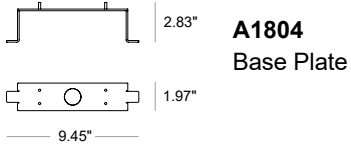

Adjustable Bollard

ACCESSORIES

Installation