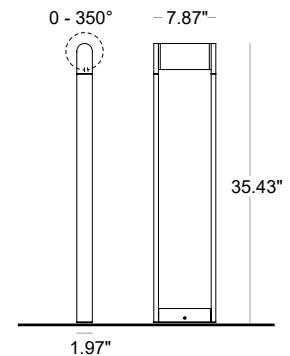

Adjustable Bollard

NOVA is a versatile indoor or outdoor LED luminaire that can be used as an adjustable bollard, spotlight, wall mount, or recessed floor light. It combines a unique aesthetic with high performance technical engineering. NOVA Adjustable Bollard is rotatable 350° available in 2 heights, and 2 standard finishes.

TECHNICAL DATA

Wattage	5.5W
Power Supply	Integral 120VAC
Construction	Body: Aluminum Fixing Base: Stainless Steel Lens: Sand Blasted Tempered Glass
CCT	2700K, 3000K, 4000K
BUG Rating	B0-U1-G0 (3000K)
CRI	>80
Delivered Lumens	275 lm (3000K)
Efficacy	50 lm/W
Optics	Diffuse
Finishes	Anthracite + Gray or Titanium + Bronze
Lumen Maintenance	41,000 hrs (Ta 35°C)
Fixture Dimensions	7.87" x 1.97" x 13.5" or 35.4" h
IP Rating	IP65
Impact Resistance	—

Fixture Dimensions

ORDERING INFORMATION

Example: F63201.N.3.05.US. Power Supplies ordered separately.

<input type="text"/>	<input type="text"/>	<input type="text"/>	<input type="text" value="05"/>	<input type="text" value=".US"/>
Model No.	Finish	CCT	Optics	
F63201 - Bollard 13.5"	N - Anthracite + Gray	2 - 2700K	05 - Diffuse	.US
F63202 - Bollard 35.4"	O - Titanium + Bronze	3 - 3000K 4 - 4000K		

Job Name/Date:

Fixture Type Designation:

Adjustable Bollard

ACCESSORIES

Installation

PHOTOMETRIC DATA

Note all Photometry is 3000K

13.5 inch bollard