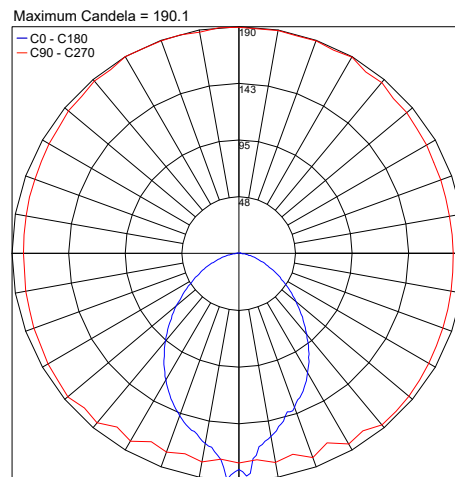

TECHNICAL DATA

Wattage	5.5W
Power Supply	Integral 120VAC
Construction	Body: Aluminum Fixing Base: Stainless Steel Lens: Sand Blasted Tempered Glass
CCT	2700K, 3000K, 4000K
BUG Rating	B0-U1-G0 (3000K)
CRI	>80
Delivered Lumens	275 lm (3000K)
Efficacy	50 lm/W
Optics	Diffuse
Finishes	Anthracite + Gray or Titanium + Bronze
Lumen Maintenance	41,000 hrs (Ta 35°C)
Fixture Dimensions	7.87" x 1.97" x 13.5" or 35.4" h
IP Rating	IP65
Impact Resistance	—

Fixture Dimensions

ORDERING INFORMATION

Example: F63201.N.3.05.US. Power Supplies ordered separately.

<input type="text"/>	<input type="text"/>	<input type="text"/>	<input type="text" value="05"/>	<input type="text" value=".US"/>
Model No.	Finish	CCT	Optics	
F63201 - Bollard 13.5"	N - Anthracite + Gray	2 - 2700K	05 - Diffuse	.US
F63202 - Bollard 35.4"	O - Titanium + Bronze	3 - 3000K 4 - 4000K		

Job Name/Date:

Fixture Type Designation:

Adjustable Bollard

ACCESSORIES

Installation

PHOTOMETRIC DATA

Note all Photometry is 3000K

13.5 inch bollard

PHOTOMETRIC FILENAME : NOVA ADJ BOLLARD 30K - 63201.X.3.05.IES

35.4 inch bollard

PHOTOMETRIC FILENAME : NOVA ADJ BOLLARD 30K - 63202.X.3.05.IES

Job Name/Date:

Fixture Type Designation: