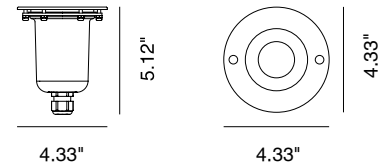

TECHNICAL DATA

Wattage	5W (N-110)
Power Supply	Integral 120VAC
Construction	Body: AISI 316L Stainless Steel Lens: 0.31" Extra-clear, Tempered Glass
CCT	2700K, 3000K, 4000K
CRI	>85
BUG Rating	B0-U3-G0 (3000K)
Delivered Lumens	550 lm (5W, 3000K)
Efficacy	110 lm/W (5W, 3000K)
Optics	6°, 21°, 45°, 65°, Asymmetrical
BUG Rating	B0-U3-G0 (3000K)
Lumen Maintenance	100,000 hrs L80, B10 (Ta 25°C)
Hard Coat Finishes	Inox Natural, Inox Graphite, Inox Bronze
Fixture Dimensions	Ø4.33" x 5.12" (N110)
IP Rating	IP66, IP67
Impact Resistance	IK09
Warranty	10 Years Against Corrosion 5 Years on Electrical Components

Fixture Dimensions