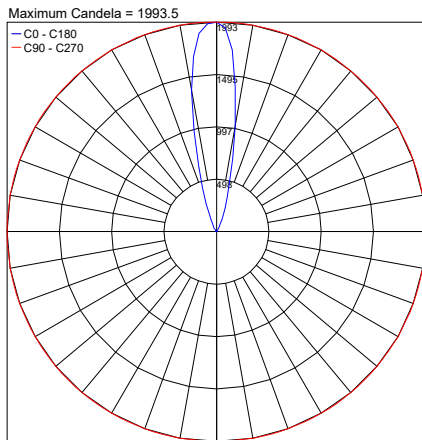

FINISHES

ACCESSORIES

PHOTOMETRIC DATA

NOTE: All photometry is 3000K

N110

21°