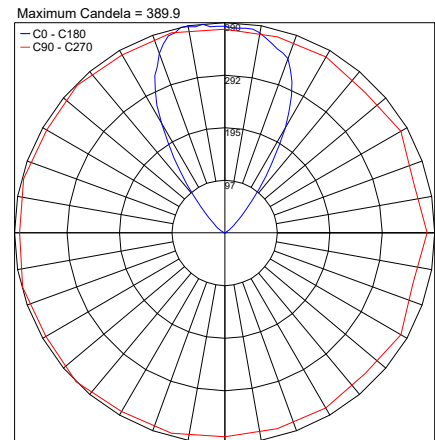

65°

Job Name/Date:

Fixture Type Designation: