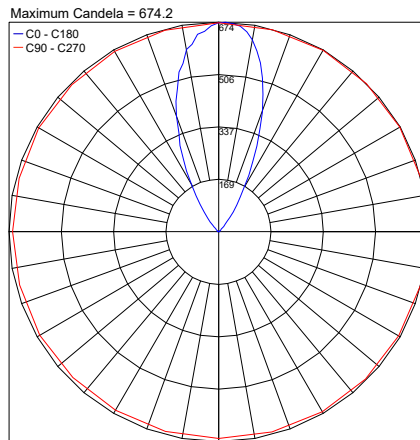

FINISHES

ACCESSORIES

PHOTOMETRIC DATA

NOTE: All photometry is 3000K

45°

Job Name/Date:

Fixture Type Designation: