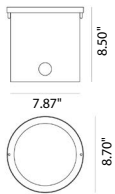

ACCESSORIES

PT52319
Outer Casing
for OLY N-240