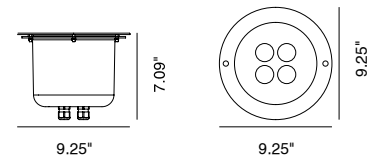

TECHNICAL DATA

Wattage / Input	24W (N-240)
Power Supply	Integral 120VAC
Construction	Body: AISI 316L Stainless Steel Lens: 0.31" Extra-clear, Tempered Glass
CCT	2700K, 3000K, 4000K
CRI	>85
BUG Rating	B0-U5-G0 (3000K)
Delivered Lumens	3000 lm (9.3", 24W, 3000K)
Efficacy	125 lm/W (9.3", 24W, 3000K)
Optics	21°, 45°, 65°
BUG Rating	B0-U5-G0 (3000K)
Lumen Maintenance	100,000 hrs L80, B10 (Ta 25°C)
Hard Coat Finishes	Inox Natural, Inox Graphite, Inox Bronze
Fixture Dimensions	Ø9.25" x 7.09" (N-240)
IP Rating	IP66, IP67
Impact Resistance	IK09
Warranty	10 Years Against Corrosion 5 Years on Electrical Components

Fixture Dimensions