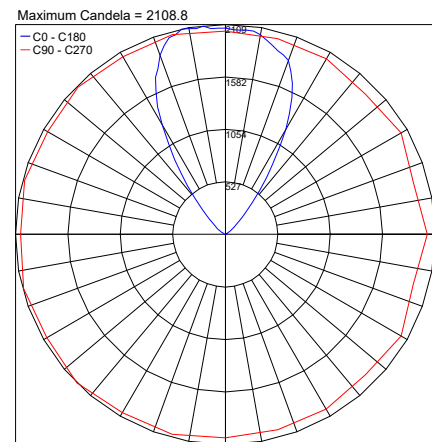

65°

Job Name/Date:

Fixture Type Designation: