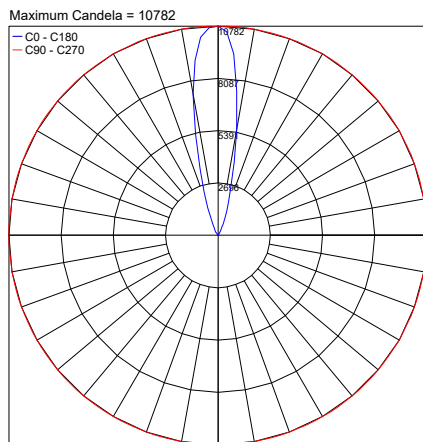

FINISHES

ACCESSORIES

PHOTOMETRIC DATA

NOTE: All photometry is 3000K

N-240

21°