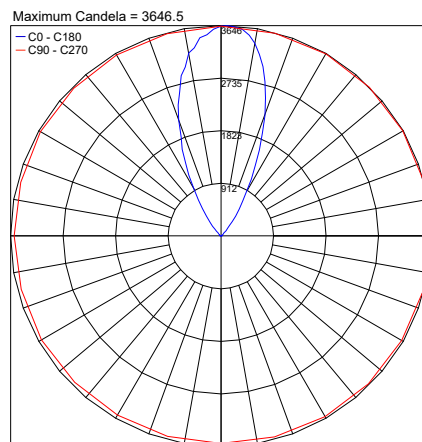

FINISHES

ACCESSORIES

PHOTOMETRIC DATA

NOTE: All photometry is 3000K

N-240

21°

45°

65°

Job Name/Date:

Fixture Type Designation: