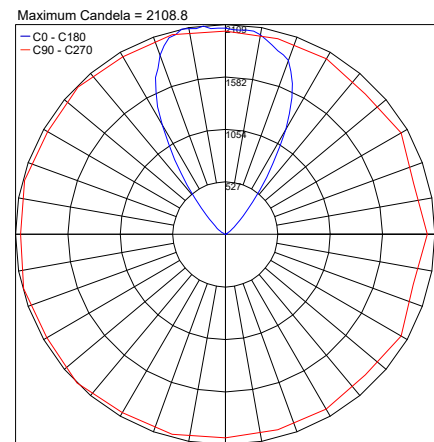

65°

Job Name/Date:

Fixture Type Designation: