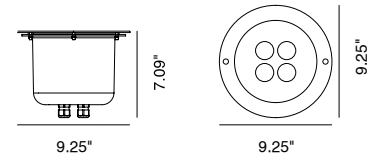

TECHNICAL DATA

Wattage / Input	24W (N-240)
Power Supply	Integral 120VAC
Construction	Body: AISI 316L Stainless Steel Lens: 0.31" Extra-clear, Tempered Glass
CCT	2700K, 3000K, 4000K
CRI	>80
Delivered Lumens	3000 lm (9.3", 24W, 3000K)
Efficacy	125 lm/W (9.3", 24W, 3000K)
Optics	21°, 45°, 65°
BUG Rating	B0-U5-G0 (3000K)
Lumen Maintenance	100,000 hrs L80, B10 (Ta 25°C)
Hard Coat Finishes	Inox Natural, Inox Graphite, Inox Bronze
Fixture Dimensions	Ø9.25" x 7.09" (N-240)
IP Rating	IP66, IP67
Impact Resistance	IK09

Fixture Dimensions