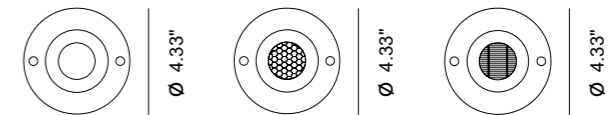

N110 H

Emission 6° / 21° / 45° / 65° / WW HC 21°/45°/65° HCA 21°/45°/65°