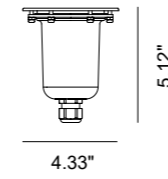

N60

Emission 10°/45°/60°/10°x40° AS Asym. L / Asym. S

Info	Temperature	2700K (463 lm) / 3000K (445 lm) / 4000K (554 lm)
	Power	LED 4W
	Finish	● INOX Natural ● INOX Graphite ● INOX Bronze
	Characteristics	IK09, IP66/67, DALI, Walkable
	Accessories	C1, C2, T1, T2, T3, A1, D1

N80

Emission 10°/45°/60°/10°x40° AS Asym. L / Asym. S

Info	Temperature	2700K (631 lm) / 3000K (607 lm) / 4000K (755 lm)
	Power	LED 6W
	Finish	● INOX Natural ● INOX Graphite ● INOX Bronze
	Characteristics	IK09, IP66/67, DALI, Walkable
	Accessories	C3, C4, T1, T2, T4, A2, D1

N110

Emission 6° / 21° / 45° / 65° / WW HC 21° / 45° / 65° HCA 21° / 45° / 65°

Info	Temperature	2700K (543 lm) / 3000K (550 lm) / 4000K (613 lm)
	Power	LED 5W
	Finish	● INOX Natural ● INOX Graphite ● INOX Bronze
	Characteristics	IK09, IP66/67, DALI, Walkable
	Accessories	C5, T9, T10

N110 H

Emission 6° / 21° / 45° / 65° / WW HC 21°/45°/65° HCA 21°/45°/65°

Info	Temperature	2700K (740 lm) / 3000K (750 lm) / 4000K (836 lm)
	Power	LED 7W
	Finish	● INOX Natural ● INOX Graphite ● INOX Bronze
	Characteristics	IK09, IP66/67, DALI, Walkable
	Accessories	C5, T9, T10, A2, D1