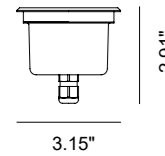

N60

Emission 10°/45°/60°/10°x40° AS Asym. L / Asym. S

Info	Temperature	2700K (463 lm) / 3000K (445 lm) / 4000K (554 lm)
	Power	LED 4W
	Finish	● INOX Natural ● INOX Graphite ● INOX Bronze
	Characteristics	IK09, IP66/67, DALI, Walkable
	Accessories	C1, C2, T1, T2, T3, A1, D1

N80

Emission 10°/45°/60°/10°x40° AS Asym. L / Asym. S

Info	Temperature	2700K (631 lm) / 3000K (607 lm) / 4000K (755 lm)
	Power	LED 6W
	Finish	● INOX Natural ● INOX Graphite ● INOX Bronze
	Characteristics	IK09, IP66/67, DALI, Walkable
	Accessories	C3, C4, T1, T2, T4, A2, D1

N110

Emission 6° / 21° / 45° / 65° / WW HC 21° / 45° / 65° HCA 21° / 45° / 65°

Info	Temperature	2700K (543 lm) / 3000K (550 lm) / 4000K (613 lm)
	Power	LED 5W
	Finish	● INOX Natural ● INOX Graphite ● INOX Bronze
	Characteristics	IK09, IP66/67, DALI, Walkable
	Accessories	C5, T9, T10

N110 H

Emission 6° / 21° / 45° / 65° / WW HC 21°/45°/65° HCA 21°/45°/65°

Info	Temperature	2700K (740 lm) / 3000K (750 lm) / 4000K (836 lm)
	Power	LED 7W
	Finish	● INOX Natural ● INOX Graphite ● INOX Bronze
	Characteristics	IK09, IP66/67, DALI, Walkable
	Accessories	C5, T9, T10, A2, D1