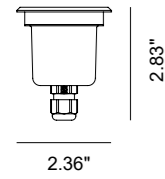

N60

N80

N110

N180

N240

N60

Emission 10°/45°/60°/10°x40° AS Asym. L / Asym. S

Info	Temperature	2700K (463 lm) / 3000K (445 lm) / 4000K (554 lm)
	Power	LED 4W
	Finish	● INOX Natural ● INOX Graphite ● INOX Bronze
	Characteristics	IK09, IP66/67, DALI, Walkable
	Accessories	C1, C2, T1, T2, T3, A1, D1

N80

Emission 10°/45°/60°/10°x40° AS Asym. L / Asym. S

Info	Temperature	2700K (631 lm) / 3000K (607 lm) / 4000K (755 lm)
	Power	LED 6W
	Finish	● INOX Natural ● INOX Graphite ● INOX Bronze
	Characteristics	IK09, IP66/67, DALI, Walkable
	Accessories	C3, C4, T1, T2, T4, A2, D1

Emission

21°/45°/65°

HC 21°/45°/65°

Ø 6.81"

Ø 6.81"

Info	Temperature	2700K (2174 lm) / 3000K (2200 lm) / 4000K (2453 lm)
	Power	LED 18W
	Finish	● INOX Natural ● INOX Graphite ● INOX Bronze
	Characteristics	IK09, IP66/67, DALI, Walkable
	Accessories	C6