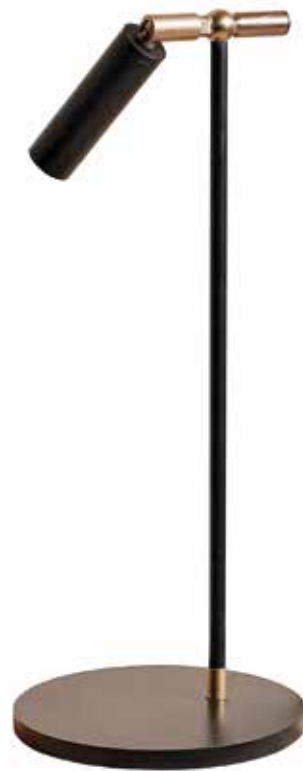

# PUNTO DI VISTA

R30.027.TA

Steel structure, small aluminum cylinder, plug-in transformer included.

IP20

Voltage	Source	Watt	Lumen	CRI	Kelvin	Light beam
120VAC	Modulo LED	4.2W	350 lm 375 lm	>90	2700K 3000K	narrow

Ø7.09" x H 16.93"

Body	Reflector	Details	
Matte black p.	Matte black p.	Natural brass	Burnished brass

TABLE

Renzo Serafini  
RENZO SERAFINI

designplan®