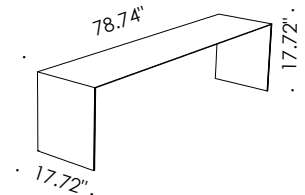

## TECHNICAL DATA

<b>Wattage</b>	9.6W per 3.28 feet (1 m)
<b>Power Supply</b>	Remote 24VDC, not included. See page 2.
<b>Light Source</b>	StripLED
<b>Construction</b>	Body: Corten Steel
<b>CCT</b>	2700K, 3000K
<b>CRI</b>	>90
<b>Delivered Lumens</b>	790 lm per 3.28 feet (3000K)
<b>Efficacy</b>	82.3 lm/W (3000K)
<b>Optics</b>	Narrow
<b>Finishes</b>	Corten
<b>Fixture Dimensions</b>	78.74" l x 17.72" w x 17.72" h
<b>IP Rating</b>	IP55

Fixture Dimensions