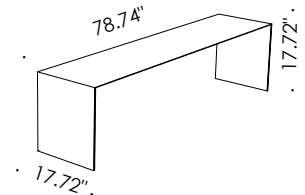

# SEDUTA LUNGA

Seduta Lunga is an IP65-rated, vandal resistant, illuminated bench made of Corten steel that is perfect for outdoor gardens, parks and other sitting areas. It uses stripLEDs in 2700K for illumination under the bench.

## TECHNICAL DATA

<b>Wattage / Input</b>	9.6W per 3.28 feet (1 meter)
<b>Power Supply</b>	Integral 120VAC
<b>Construction</b>	Body: Corten Steel Illumination: StripLED
<b>CCT</b>	2700K
<b>Delivered Lumens</b>	900 lm per 3.28 feet (1 meter)
<b>Efficacy</b>	93.8 lm/W
<b>Optics</b>	
<b>Finishes</b>	Corten
<b>Fixture Dimensions</b>	78.74" l x 17.72" w x 17.72" h
<b>IP Rating</b>	IP65

Fixture Dimensions