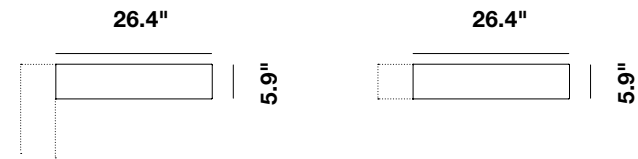

Integrated pole-mounted system for street furniture, pole-top available with 3000K and 4000K asymmetrical and street optics and poles with heights from 11.5 ft to 19.7 ft both made of AISI 316L stainless steel. Pole's section 5.9" x 5.9". Fixing system through a flange with anchor bolts available for installation in concrete or in the version to be buried. Surface in matte RAL 9004 painting and satin stainless steel finish.

SHELFIE T700