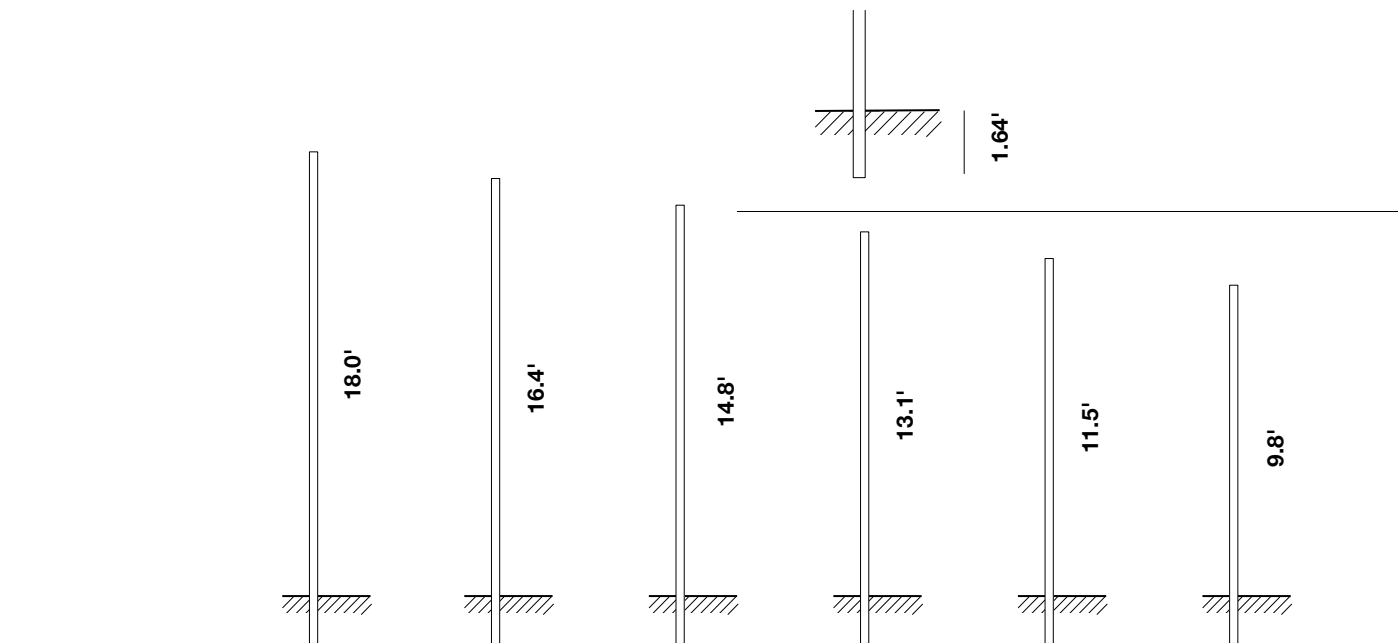

Pole to be buried

Buried Codes
Technical details Works with SHELFIE