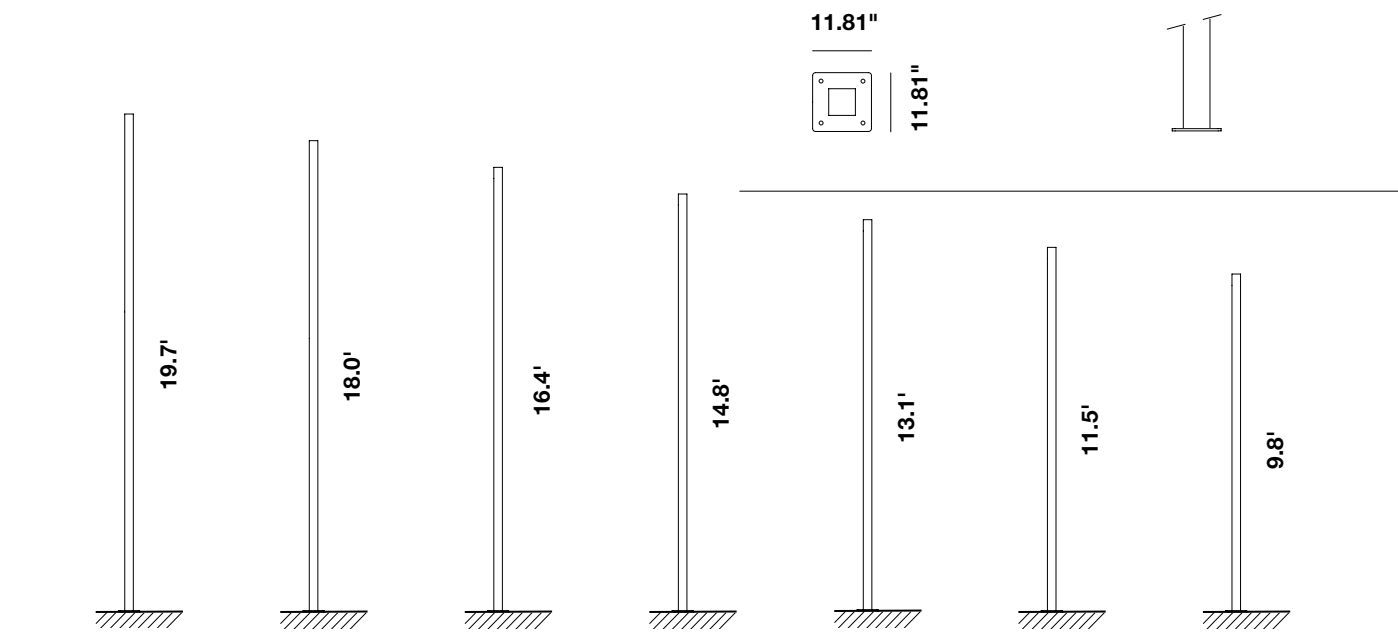

Integrated pole-mounted system for street furniture, pole-top available with 3000K and 4000K asymmetrical and street optics and poles with heights from 11.5 ft to 19.7 ft both made of AISI 316L stainless steel. Pole's section 5.9" x 5.9". Fixing system through a flange with anchor bolts available for installation in concrete or in the version to be buried. Surface in matte RAL 9004 painting and satin stainless steel finish.

SHELFIE T700

Color	3000K 3450 lm	4000K 4388 lm	Emission Street
Power 24W	Codes Technical details		Asymmetrical

Color	3000K 4600 lm	4000K 5850 lm	Emission Street
Power 32W	Codes Technical details		Asymmetrical

IP66 IK08

Composition

Single

Double

Pole with flange

With flange Codes
Technical details Works with SHELFIE