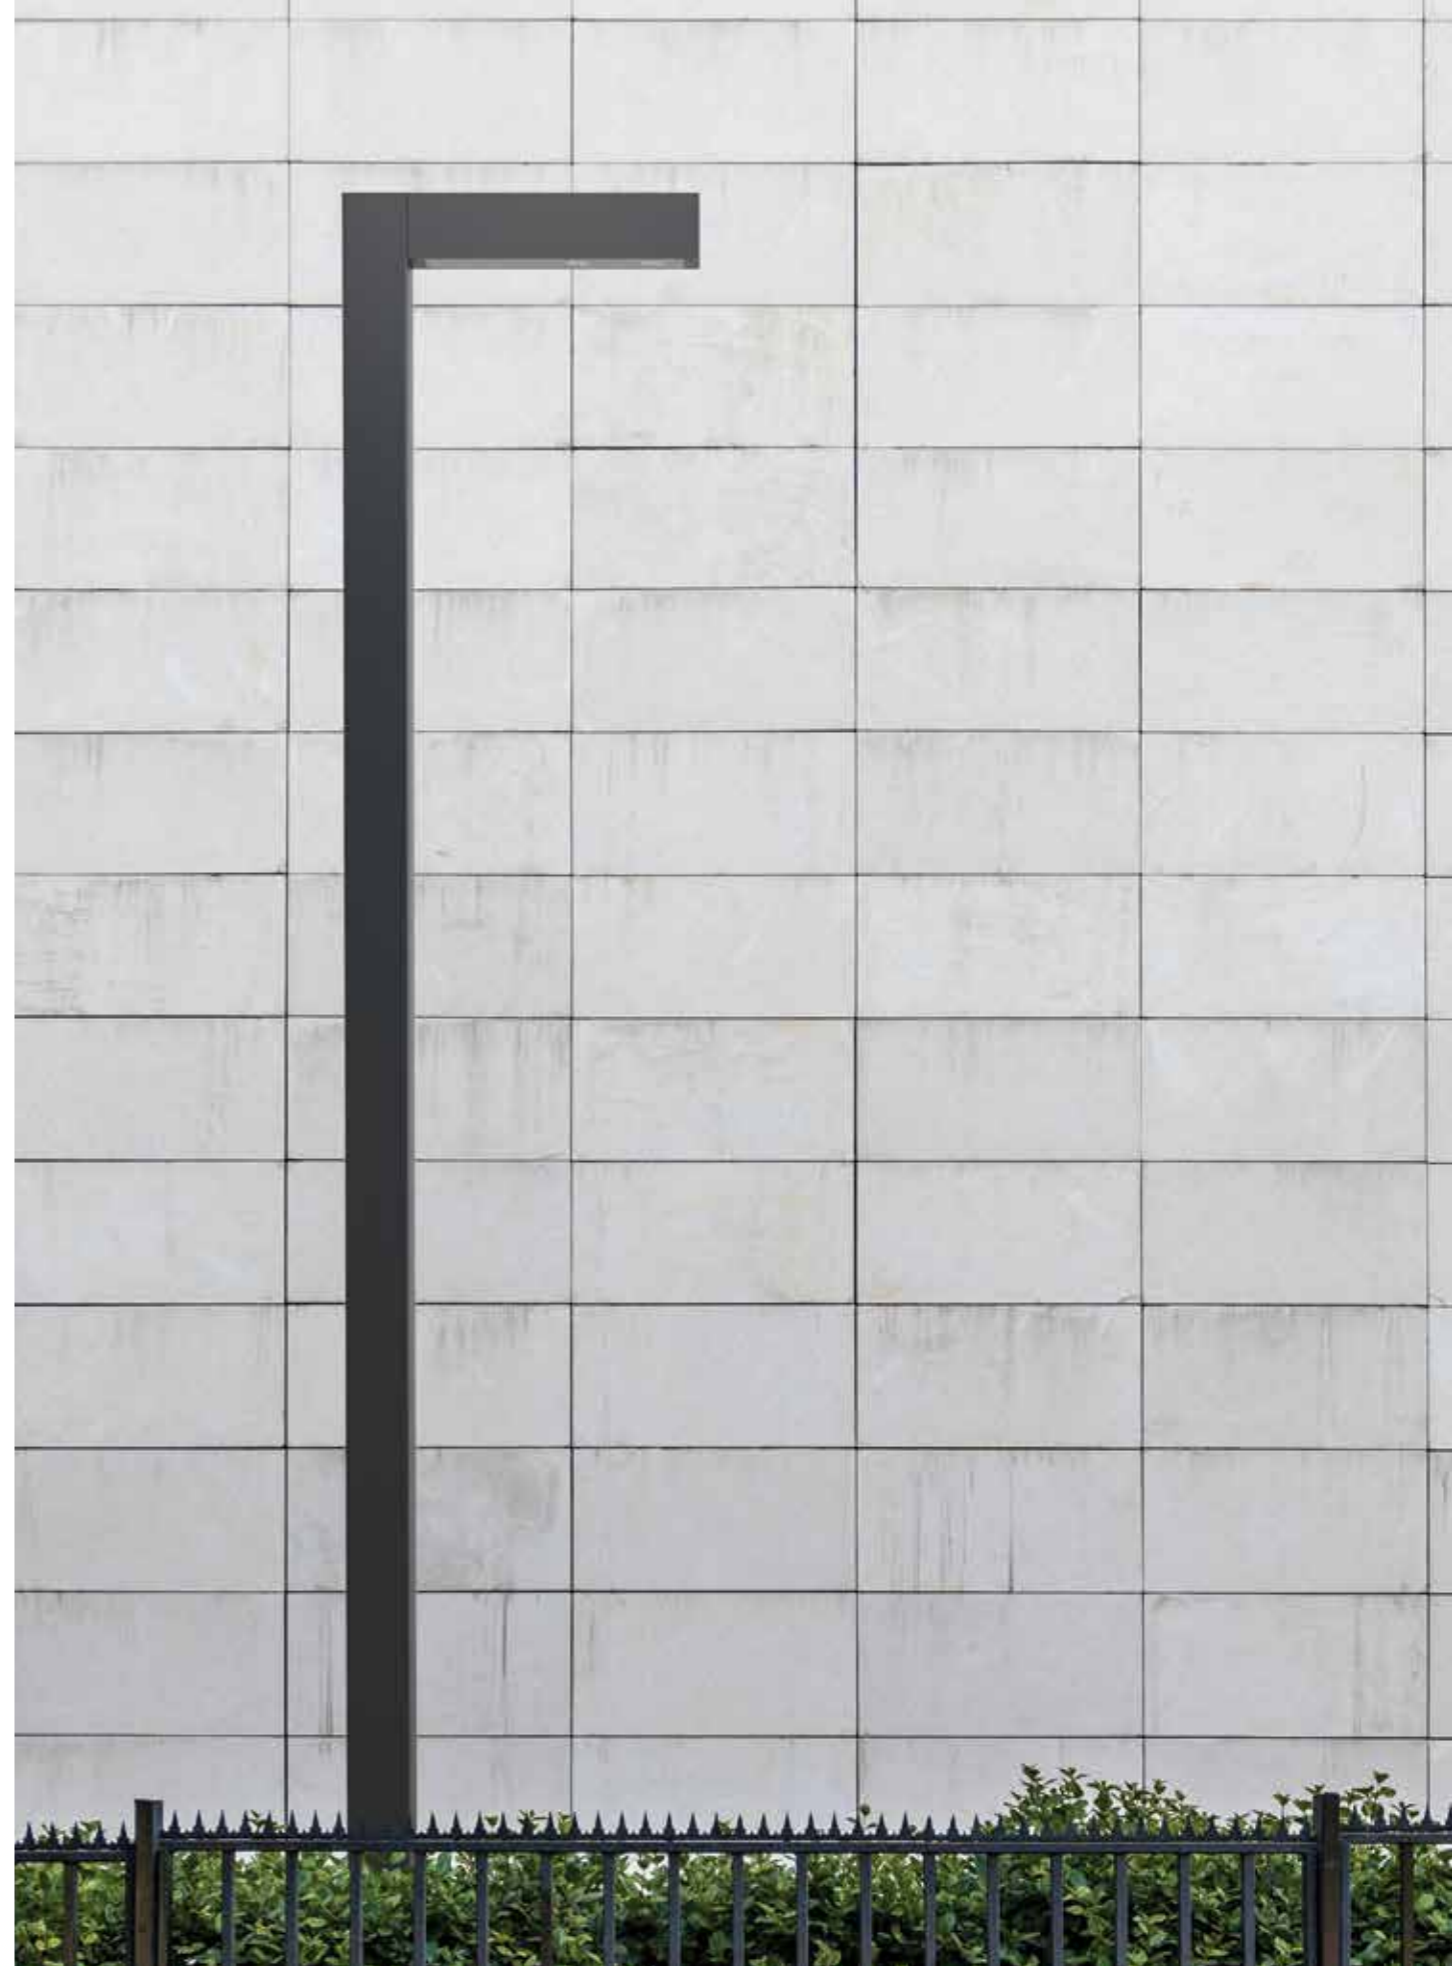

SHELFIE T-700, INOX SATIN ↑
SHELFIE T-700, INOX RAL 9004 →

New

Asymmetrical/street optics

← SHELFIE T700 W, INOX SATIN, 4000K

Integrated system on pole for urban furniture. The pole head is available with asymmetric and street optics in 3000K and 4000K, and poles ranging in height from 9.84 feet to 19.69 feet, both made of AISI 316L stainless steel. Pole section is 5.91×5.91 inches. Available fixing system with flange and anchor bolts for concrete installation or the version for embedding. Surface painting in matte RAL 9004 and satin stainless steel finish.

T700

T700

Emission Street / Asym.

Info	Temperature	3000K (3450 lm) / 4000K (4388 lm)
	Power	LED 24W
	Finish	● INOX Satin ● INOX RAL 9004
	Characteristics	IK08, IP66, DALI

T700 H

Emission Street / Asym.

Info	Temperature	3000K (4600 lm) / 4000K (5850 lm)
	Power	LED 32W
	Finish	● INOX Satin ● INOX RAL 9004
	Characteristics	IK08, IP66, DALI