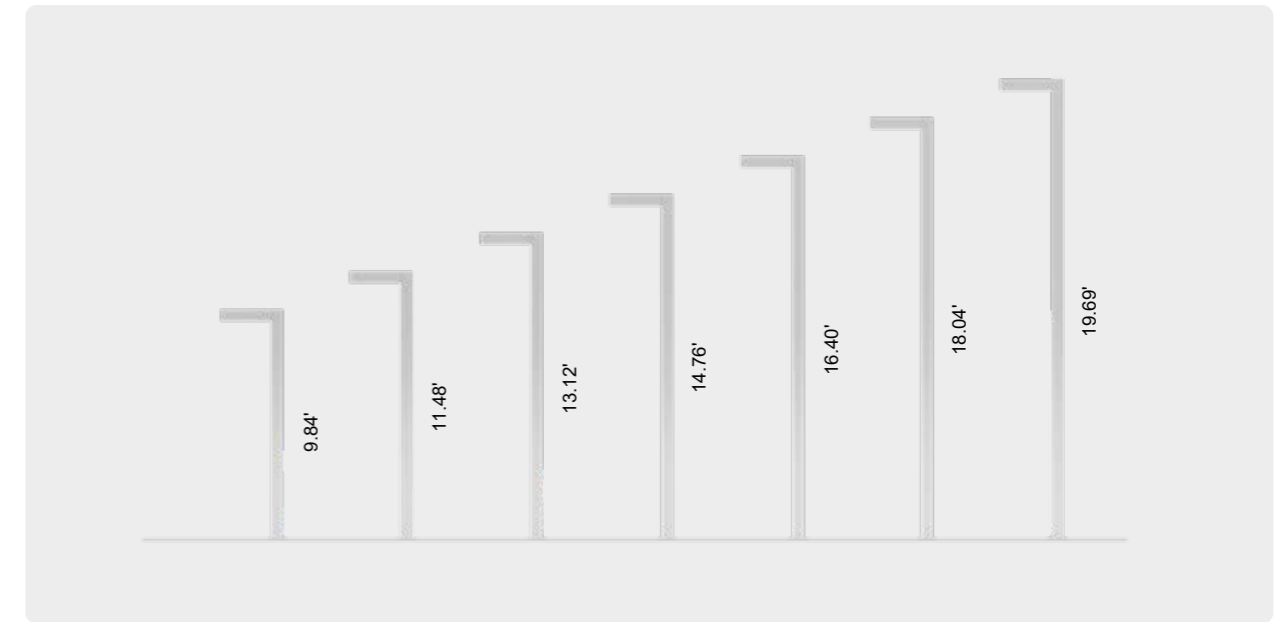

Pole with flange