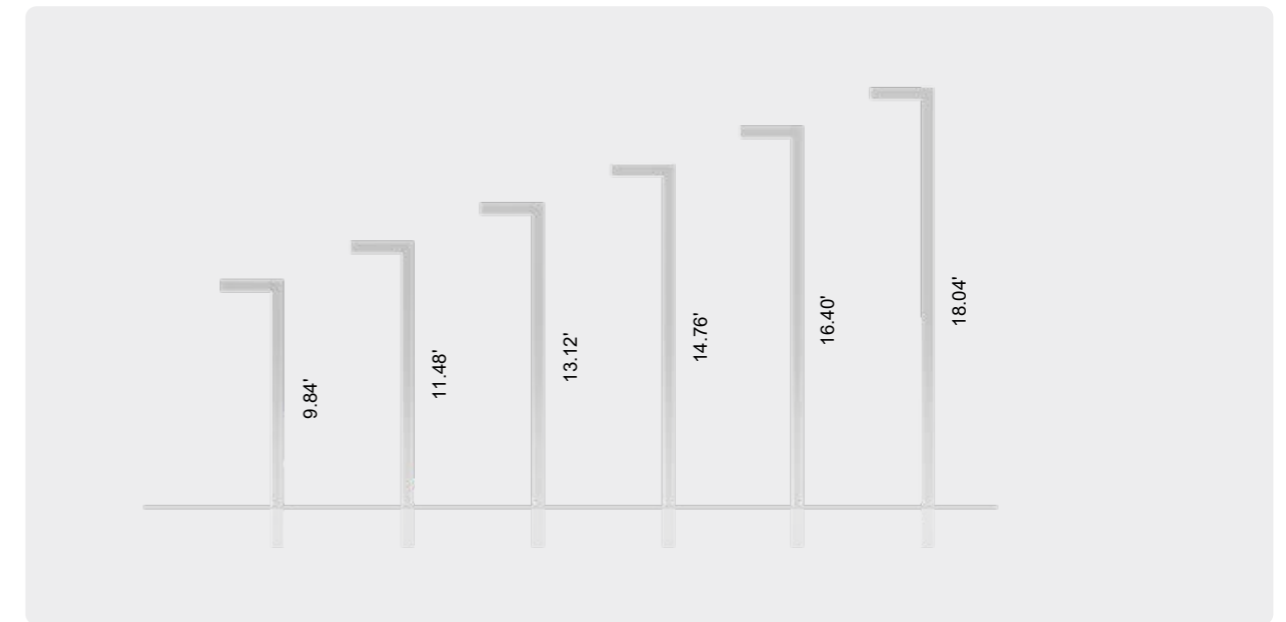

Pole to be buried