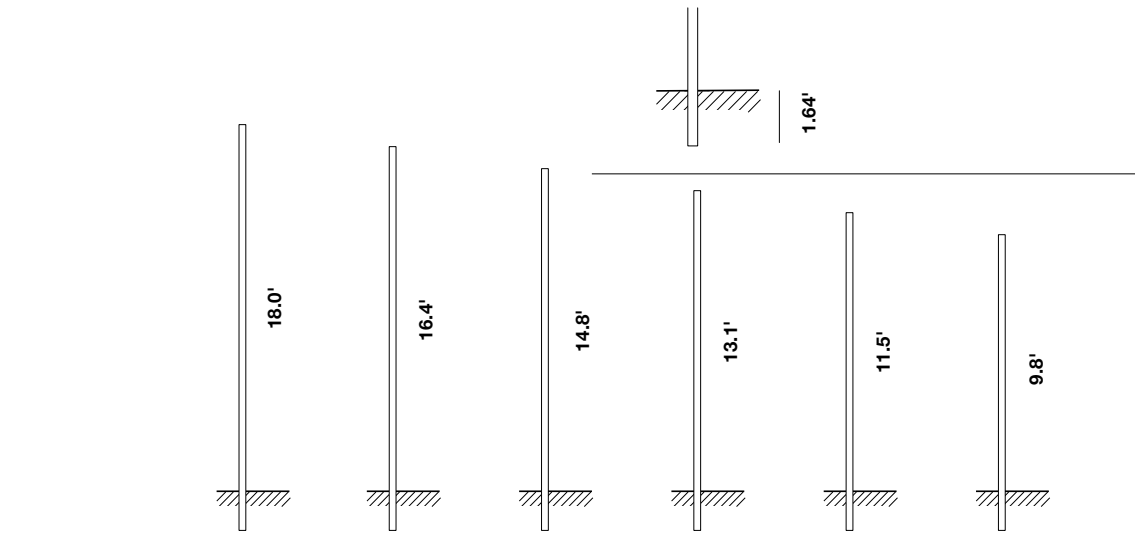

Inox Natural Satin

Inox RAL 9004

TECHNICAL DATA

| | |
|---------------------------|--|
| Wattage / Input | 24W or 32W |
| Power Supply | Integral 120VAC |
| Dimming | On / Off |
| Construction | Body/Poles: AISI 316L Stainless Steel |
| CCT | 3000K, 4000K |
| CRI | >85 |
| BUG Rating | B1-U1-G1 (3000K, 24W) |
| Delivered Lumens | 3450 lm (24W, 3000K) 4600 lm (32W, 3000K) |
| Efficacy | 143.8 lm |
| Optics | Asymmetric or Road |
| Hard Coat Finishes | Inox Natural Satin, Matte RAL 9004 |
| Fixture Dimensions | Head: 26.4" l x 5.9" Pole Dimensions - see page 2 |
| Lumen Maintenance | L80/B10 @100.000h Ta=25°C |
| IP Rating | IP66 |
| Impact Resistance | IK08 |
| Warranty | 10 Years Against Corrosion 5 Years on Electrical Components |

Fixture Dimensions - Head
For Poles - See page 2

ORDERING INFORMATION

Example: SPT8011034.US. Accessories sold separately.

| | | | | |
|----------------------|----------------------|----------------------|--------------------------------|-----|
| <input type="text"/> | <input type="text"/> | <input type="text"/> | <input type="text"/> | .US |
| Model No. | CCT | Optics | Finishes | |
| SPT80110 - 24W | 3 - 3000K | 5 - Asymmetrical | Inox Natural Satin (standard) | .US |
| SPT80120 - 32W | 4 - 4000K | 4 - Road | R9004 - Painted Ral 9004 Matte | |

Job Name/Date:

Fixture Type Designation:

FIXTURE DIMENSIONS - Pole with Flange (included)

FIXTURE DIMENSIONS - Pole to be Buried

SEE ORDERING MATRIX FOR POLES ON PAGE 3

Job Name/Date:

Fixture Type Designation:

Job Name/Date:

Fixture Type Designation:

FINISHES

Inox Satin

Inox RAL 9004

PHOTOMETRIC DATA

Note: All photometric data is 3000K

Maximum Candela = 2504.4