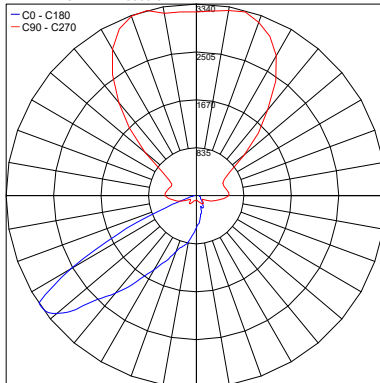

Maximum Candela = 3339.8