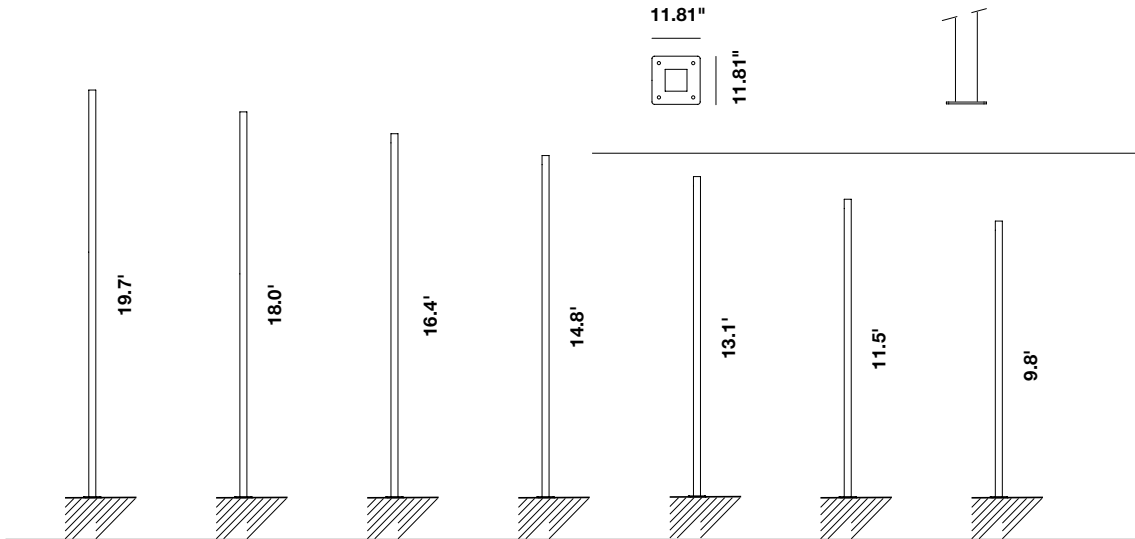

Inox Natural Satin

Inox RAL 9004

TECHNICAL DATA

| | |
|---------------------------|--|
| Wattage / Input | 24W or 32W |
| Power Supply | Integral 120VAC |
| Dimming | On / Off |
| Construction | Body/Poles: AISI 316L Stainless Steel |
| CCT | 3000K, 4000K |
| CRI | >85 |
| BUG Rating | B1-U1-G1 (3000K, 24W) |
| Delivered Lumens | 3450 lm (24W, 3000K) 4600 lm (32W, 3000K) |
| Efficacy | 143.8 lm |
| Optics | Asymmetric or Road |
| Hard Coat Finishes | Inox Natural Satin, Matte RAL 9004 |
| Fixture Dimensions | Head: 26.4" l x 5.9" Pole Dimensions - see page 2 |
| Lumen Maintenance | L80/B10 @100.000h Ta=25°C |
| IP Rating | IP66 |
| Impact Resistance | IK08 |
| Warranty | 10 Years Against Corrosion 5 Years on Electrical Components |

Fixture Dimensions - Head
For Poles - See page 2

ORDERING INFORMATION

Example: SPT8011034.US. Accessories sold separately.

| | | | | |
|----------------------|----------------------|----------------------|--------------------------------|-----|
| <input type="text"/> | <input type="text"/> | <input type="text"/> | <input type="text"/> | .US |
| Model No. | CCT | Optics | Finishes | |
| SPT80110 - 24W | 3 - 3000K | 5 - Asymmetrical | Inox Natural Satin (standard) | .US |
| SPT80120 - 32W | 4 - 4000K | 4 - Road | R9004 - Painted Ral 9004 Matte | |

Job Name/Date:

Fixture Type Designation:

FIXTURE DIMENSIONS - Pole with Flange (included)

FIXTURE DIMENSIONS - Pole to be Buried

SEE ORDERING MATRIX FOR POLES ON PAGE 3

Job Name/Date:

Fixture Type Designation:

Job Name/Date:

Fixture Type Designation:

FINISHES

Inox Satin

Inox RAL 9004

PHOTOMETRIC DATA

Note: All photometric data is 3000K

Maximum Candela = 2504.4