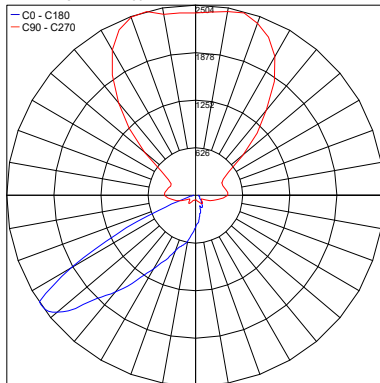

PHOTOMETRIC DATA

Note: All photometric data is 3000K

Maximum Candela = 2504.4