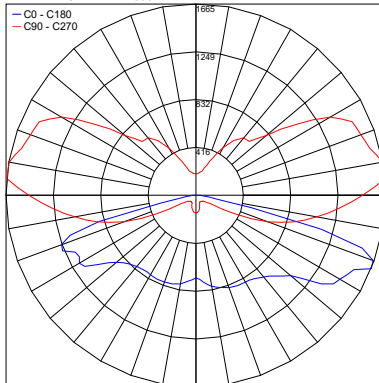

Maximum Candela = 1665