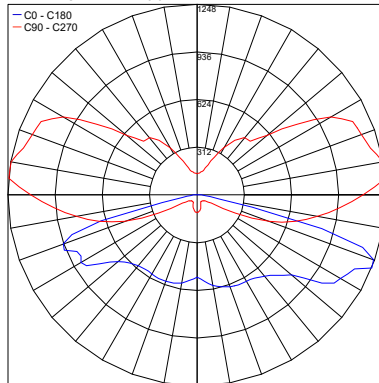

Maximum Candela = 1248.5