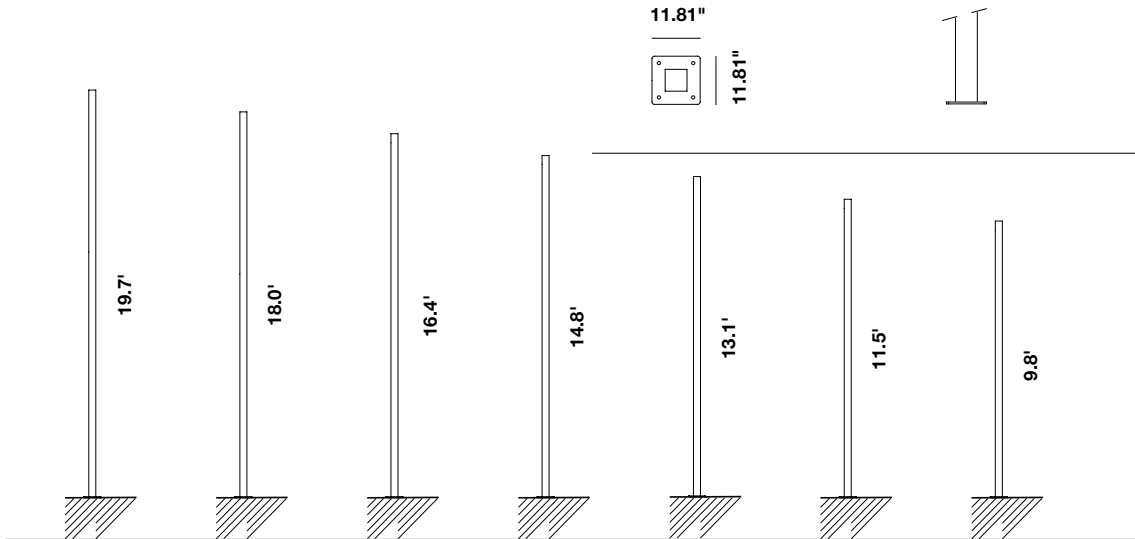

Inox Natural Satin

Inox RAL 9004

TECHNICAL DATA

| | |
|---------------------------|--|
| Wattage / Input | 24W or 32W |
| Power Supply | Integral 120VAC |
| Dimming | On / Off |
| Construction | Body/Poles: AISI 316L Stainless Steel |
| CCT | 3000K, 4000K |
| CRI | >80 |
| BUG Rating | B1-U1-G1 (3000K, 24W) |
| Delivered Lumens | 3450 lm (24W, 3000K) 4600 lm (32W, 3000K) Dark Sky compliant, output below 80° |
| Efficacy | 143.8 lm |
| Optics | Asymmetric or Road |
| Hard Coat Finishes | Inox Natural Satin, Matte RAL 9004 |
| Fixture Dimensions | Head: 26.4" l x 5.9" Pole Dimensions - see page 2 |
| Lumen Maintenance | L80/B10 @100.000h Ta=25°C |
| IP Rating | IP66 |
| Impact Resistance | IK08 |
| Warranty | 10 Years Against Corrosion 5 Years on Electrical Components |

ORDERING INFORMATION

Example: SPT8011034.US. Accessories sold separately.

| | | | | |
|------------------|------------|------------------|--------------------------------|-----|
| | | | | .US |
| Model No. | CCT | Optics | Finishes | |
| SPT80110 - 24W | 3 - 3000K | 5 - Asymmetrical | Inox Natural Satin (standard) | .US |
| SPT80120 - 32W | 4 - 4000K | 4 - Road | R9004 - Painted Ral 9004 Matte | |

Job Name/Date:

Fixture Type Designation:

FIXTURE DIMENSIONS - Pole with Flange (included)

FIXTURE DIMENSIONS - Pole to be Buried

SEE ORDERING MATRIX FOR POLES ON PAGE 3

Job Name/Date:

Fixture Type Designation:

Job Name/Date:

Fixture Type Designation:

FINISHES

Inox Satin

Inox RAL 9004

PHOTOMETRIC DATA

Note: All photometric data is 3000K

Maximum Candela = 2504.4