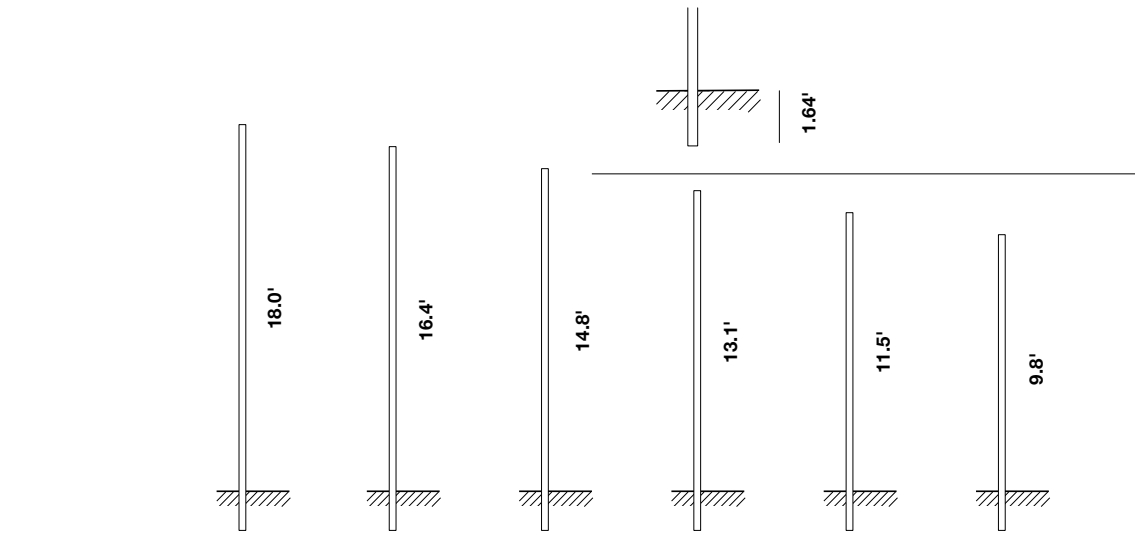

Inox Natural Satin

Inox RAL 9004

TECHNICAL DATA

| | |
|---------------------------|--|
| Wattage / Input | 24W or 32W |
| Power Supply | Integral 120VAC |
| Dimming | On / Off |
| Construction | Body/Poles: AISI 316L Stainless Steel |
| CCT | 3000K, 4000K |
| CRI | >80 |
| BUG Rating | B1-U1-G1 (3000K, 24W) |
| Delivered Lumens | 3450 lm (24W, 3000K) 4600 lm (32W, 3000K) Dark Sky compliant, output below 80° |
| Efficacy | 143.8 lm |
| Optics | Asymmetric or Road |
| Hard Coat Finishes | Inox Natural Satin, Matte RAL 9004 |
| Fixture Dimensions | Head: 26.4" l x 5.9" Pole Dimensions - see page 2 |
| Lumen Maintenance | L80/B10 @100.000h Ta=25°C |
| IP Rating | IP66 |
| Impact Resistance | IK08 |
| Warranty | 10 Years Against Corrosion 5 Years on Electrical Components |

ORDERING INFORMATION

Example: SPT8011034.US. Accessories sold separately.

| | | | | |
|------------------|------------|------------------|--------------------------------|-----|
| | | | | .US |
| Model No. | CCT | Optics | Finishes | |
| SPT80110 - 24W | 3 - 3000K | 5 - Asymmetrical | Inox Natural Satin (standard) | .US |
| SPT80120 - 32W | 4 - 4000K | 4 - Road | R9004 - Painted Ral 9004 Matte | |

Job Name/Date:

Fixture Type Designation:

FIXTURE DIMENSIONS - Pole with Flange (included)

FIXTURE DIMENSIONS - Pole to be Buried

SEE ORDERING MATRIX FOR POLES ON PAGE 3

Job Name/Date:

Fixture Type Designation:

Job Name/Date:

Fixture Type Designation:

FINISHES

Inox Satin

Inox RAL 9004

PHOTOMETRIC DATA

Note: All photometric data is 3000K

Maximum Candela = 2504.4