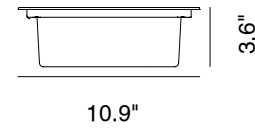

Frame and lamp body in stainless steel, including the part recessed in the ground. Stainless steel fixing screws with color matched to the finish. Horizontal or vertical asymmetrical reflector. Optics from 21°, 45° and 65° at 2700K, 3000K and 4000K. Installation in the ground and/or on the floor through polyethylene outer casing. 0.31" (8mm) extra-clear tempered glass. Integrated power supply. HCT surface finish available in three variants.

BASE V02

Color			Emission	
2700K 1482 lm	3000K 1500 lm	4000K 1673 lm		21°
Power 12W			45°	
Codes Technical details			65°	

IP66 IP67 IK08 Accessories

BASE V03

Color			Emission	
2700K 2223 lm	3000K 2250 lm	4000K 2509 lm		21°
Power 18W			45°	
Codes Technical details			65°	

IP66 IP67 IK08 Accessories

BASE H02

Color			Emission	
2700K 1482 lm	3000K 1500 lm	4000K 1673 lm		21°
Power 12W			45°	
Codes Technical details			65°	

IP66 IP67 IK08 Accessories

BASE H03

Color			Emission	
2700K 2223 lm	3000K 2250 lm	4000K 2509 lm		21°
Power 18W			45°	
Codes Technical details			65°	

IP66 IP67 IK08 Accessories