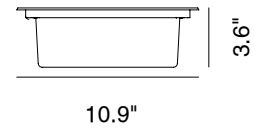

Frame and lamp body in stainless steel, including the part recessed in the ground. Stainless steel fixing screws with color matched to the finish. Horizontal or vertical asymmetrical reflector. Optics from 21°, 45° and 65° at 2700K, 3000K and 4000K. Installation in the ground and/or on the floor through polyethylene outer casing. 0.31" (8mm) extra-clear tempered glass. Integrated power supply. HCT surface finish available in three variants.

BASE V02

Color			Emission	
2700K 1482 lm	3000K 1500 lm	4000K 1673 lm		21°
Power 12W			45°	
Codes Technical details			65°	

IP66 IP67 IK08 Accessories

BASE V03

Color			Emission	
2700K 2223 lm	3000K 2250 lm	4000K 2509 lm		21°
Power 18W			45°	
Codes Technical details			65°	

IP66 IP67 IK08 Accessories

BASE H02

Color			Emission	
2700K 1482 lm	3000K 1500 lm	4000K 1673 lm		21°
Power 12W			45°	
Codes Technical details			65°	

IP66 IP67 IK08 Accessories

BASE H03

Color			Emission	
2700K 2223 lm	3000K 2250 lm	4000K 2509 lm		21°
Power 18W			45°	
Codes Technical details			65°	

IP66 IP67 IK08 Accessories