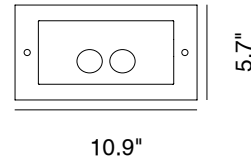

Frame and lamp body in stainless steel, including the part recessed in the ground. Stainless steel fixing screws with color matched to the finish. Horizontal or vertical asymmetrical reflector. Optics from 21°, 45° and 65° at 2700K, 3000K and 4000K. Installation in the ground and/or on the floor through polyethylene outer casing. 0.31" (8mm) extra-clear tempered glass. Integrated power supply. HCT surface finish available in three variants.

BASE V02

Color			Emission	
2700K 1482 lm	3000K 1500 lm	4000K 1673 lm		21°
Power 12W			45°	
Codes Technical details			65°	

IP66 IP67 IK08 Accessories

BASE V03

Color			Emission	
2700K 2223 lm	3000K 2250 lm	4000K 2509 lm		21°
Power 18W			45°	
Codes Technical details			65°	

IP66 IP67 IK08 Accessories

BASE H02

Color			Emission	
2700K 1482 lm	3000K 1500 lm	4000K 1673 lm		21°
Power 12W			45°	
Codes Technical details			65°	

IP66 IP67 IK08 Accessories

BASE H03

Color			Emission	
2700K 2223 lm	3000K 2250 lm	4000K 2509 lm		21°
Power 18W			45°	
Codes Technical details			65°	

IP66 IP67 IK08 Accessories