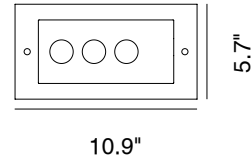

Frame and lamp body in stainless steel, including the part recessed in the ground. Stainless steel fixing screws with color matched to the finish. Horizontal or vertical asymmetrical reflector. Optics from 21°, 45° and 65° at 2700K, 3000K and 4000K. Installation in the ground and/or on the floor through polyethylene outer casing. 0.31" (8mm) extra-clear tempered glass. Integrated power supply. HCT surface finish available in three variants.

BASE V02

Color			Emission	
2700K 1482 lm	3000K 1500 lm	4000K 1673 lm		21°
Power 12W			45°	
Codes Technical details			65°	

IP66 IP67 IK08 Accessories

BASE V03

Color			Emission	
2700K 2223 lm	3000K 2250 lm	4000K 2509 lm		21°
Power 18W			45°	
Codes Technical details			65°	

IP66 IP67 IK08 Accessories

BASE H02

Color			Emission	
2700K 1482 lm	3000K 1500 lm	4000K 1673 lm		21°
Power 12W			45°	
Codes Technical details			65°	

IP66 IP67 IK08 Accessories

BASE H03

Color			Emission	
2700K 2223 lm	3000K 2250 lm	4000K 2509 lm		21°
Power 18W			45°	
Codes Technical details			65°	

IP66 IP67 IK08 Accessories