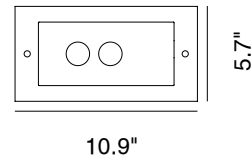

Frame and lamp body in stainless steel, including the part recessed in the ground. Stainless steel fixing screws with color matched to the finish. Horizontal or vertical asymmetrical reflector. Optics from 21°, 45° and 65° at 2700K, 3000K and 4000K. Installation in the ground and/or on the floor through polyethylene outer casing. 0.31" (8mm) extra-clear tempered glass. Integrated power supply. HCT surface finish available in three variants.

BASE V02