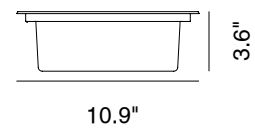

Frame and lamp body in stainless steel, including the part recessed in the ground. Stainless steel fixing screws with color matched to the finish. Horizontal or vertical asymmetrical reflector. Optics from 21°, 45° and 65° at 2700K, 3000K and 4000K. Installation in the ground and/or on the floor through polyethylene outer casing. 0.31" (8mm) extra-clear tempered glass. Integrated power supply. HCT surface finish available in three variants.

BASE V02