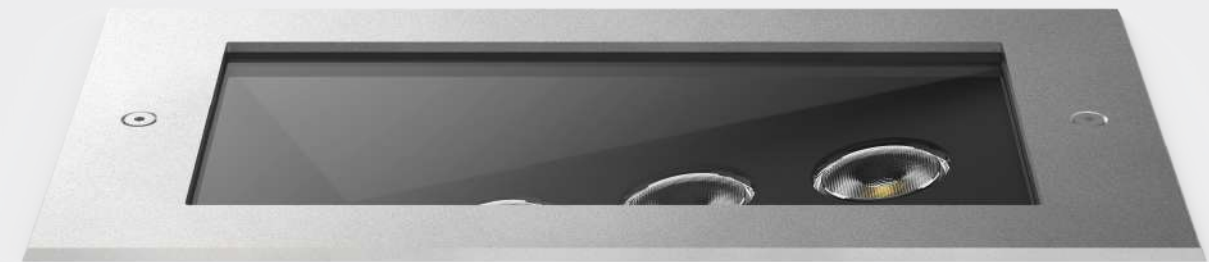

V

03

Inox Natural

Inox Graphite