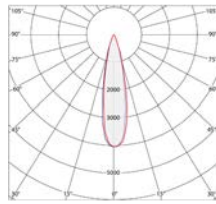

Inox Graphite

Inox Bronze

Frame in AISI 316L stainless steel and polycarbonate lamp body, including the part recessed in the ground. Stainless steel fixing screws with color matched to the finish. Horizontal or vertical asymmetrical reflector. Optics from 21°, 45° and 65° at 2700K, 3000K and 4000K. Installation in the ground and/or on the floor through polyethylene outer casing. 0.31 inches extra-clear tempered glass. Integrated power supply. HCT surface finish available in three variants.

Emission

21°

Color	2700K	3000K	4000K
1086 lm	1100 lm	1226 lm	

Power
10W

45°

Color	2700K	3000K	4000K
1086 lm	1100 lm	1226 lm	

Power
10W

65°