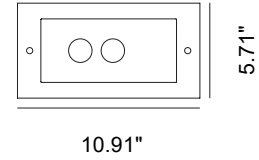

Inox Graphite

Inox Bronze

Frame in AISI 316L stainless steel and polycarbonate lamp body, including the part recessed in the ground. Stainless steel fixing screws with color matched to the finish. Horizontal or vertical asymmetrical reflector. Optics from 21°, 45° and 65° at 2700K, 3000K and 4000K. Installation in the ground and/or on the floor through polyethylene outer casing. 0.31 inches extra-clear tempered glass. Integrated power supply. HCT surface finish available in three variants.