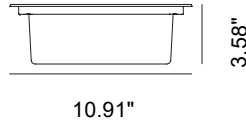

Inox Graphite

Inox Bronze

Frame in AISI 316L stainless steel and polycarbonate lamp body, including the part recessed in the ground. Stainless steel fixing screws with color matched to the finish. Horizontal or vertical asymmetrical reflector. Optics from 21°, 45° and 65° at 2700K, 3000K and 4000K. Installation in the ground and/or on the floor through polyethylene outer casing. 0.31 inches extra-clear tempered glass. Integrated power supply. HCT surface finish available in three variants.