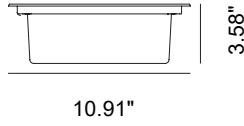

Power
10W

65°

Color	2700K	3000K	4000K
	1086 lm	1100 lm	1226 lm

Power
10W

Accessories

- IP66
- IP67
- IK08
-
- lm

BASE CASING
PT54000

Emission