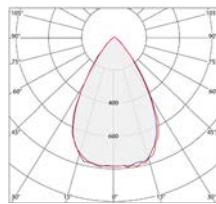

Accessories

IP66 IP67 IK08 lm