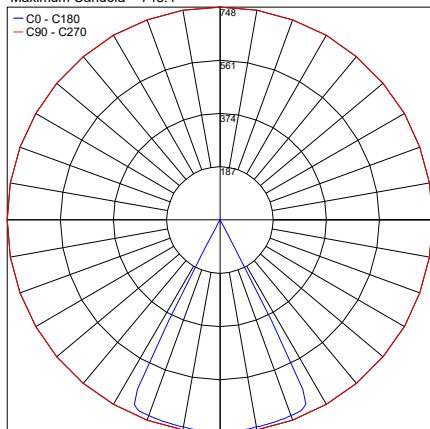

PHOTOMETRIC DATA

Note all Photometry is CRI 90

Maximum Candela = 748.4