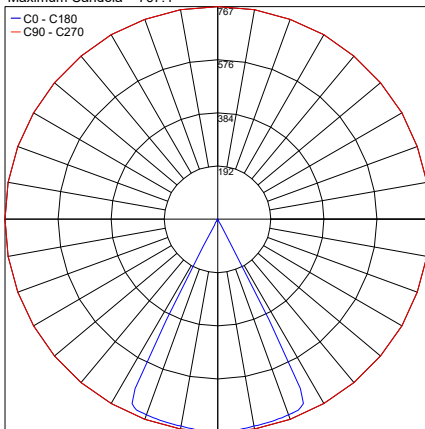

Maximum Candela = 767.4