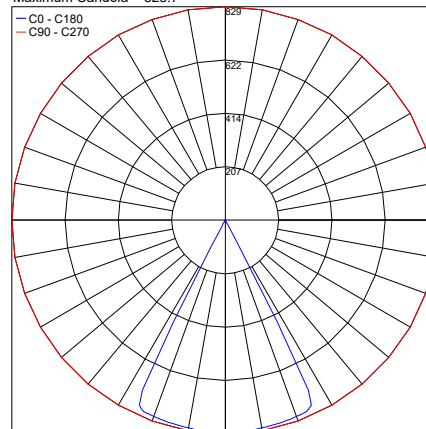

Maximum Candela = 828.7