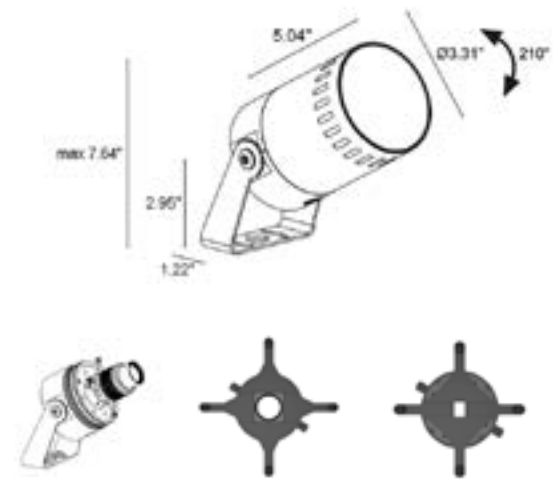

GINKO 3.5

The Ginko series IP66 / IP69 projectors are small and versatile. Available in a variety of finishes, optics (some models have integral adjustable optics), and 80 or 90 CRI. Ginko 3.5 is a framing projector that is Ø3.3", IP66, and static white with light shaper optics.

Fixture Dimensions

3mm Gobos on request

TECHNICAL DATA

Wattage / Input	15W (24VDC)
Power Supply	Remote, not included. See page 2.
Construction	Body: Anti-corrosive Aluminum Alloy Bracket: 316L Stainless Steel Lens: Serigraphed-gray & Tempered Extra-clear Glass Neoprene Cable: 4.9' standard
CCT	2700K, 3000K, 4000K
CRI	>90
BUG Rating	B1-U0-G0
Delivered Lumens	585 lm (3000K, CRI>90)
Efficacy	39 lm/W (3000K, CRI>90)
Optics	Light Shaper
Finishes	4 Standard, Custom RAL (see below)
Fixture Dimensions	Ø3.31" x 5.04" x 2.95" h (max 7.64" h fully extended), 1.22" wide bracket
Fixture Weight	2.87 lbs
LED Source	1 High Density COB LED
Lumen Maintenance	L95, B10 >50,000hrs (Ta 25°C)
Color Consistency	2-Step MacAdam
Operating Temp.	-4°F to +113°F
IP Rating	IP66
Impact Rating	IK09

ORDERING INFORMATION

Example: GN35001000FR9T. Accessories / Power Supplies ordered separately.

GN3500	1000		R9		
Model No.	CRI	CCT	Optics	Finish	Cable Length
GN3500	1000 - CRI 90	F - 2700K 5 - 3000K 9 - 4000K	R9 - Light Shaper	E - White H - Anthracite T - Corten 5 - Jasper Green C - Custom RAL <i>(consult factory for "C")</i>	4.92' standard 1 - 16.40' 2 - 32.81' 3 - 49.21' 4 - 65.62'

Various Accessories

WP1004
Fastener Strap
(Length 16.4')

Job Name/Date:

Fixture Type Designation:

PHOTOMETRIC DATA

Note all Photometry is CRI 90

Maximum Candela = 748.4

PHOTOMETRIC FILENAME : GINKO_3.5_SHAPER_CIRCLE_2700K_CRI90_15W_24VDC.IES