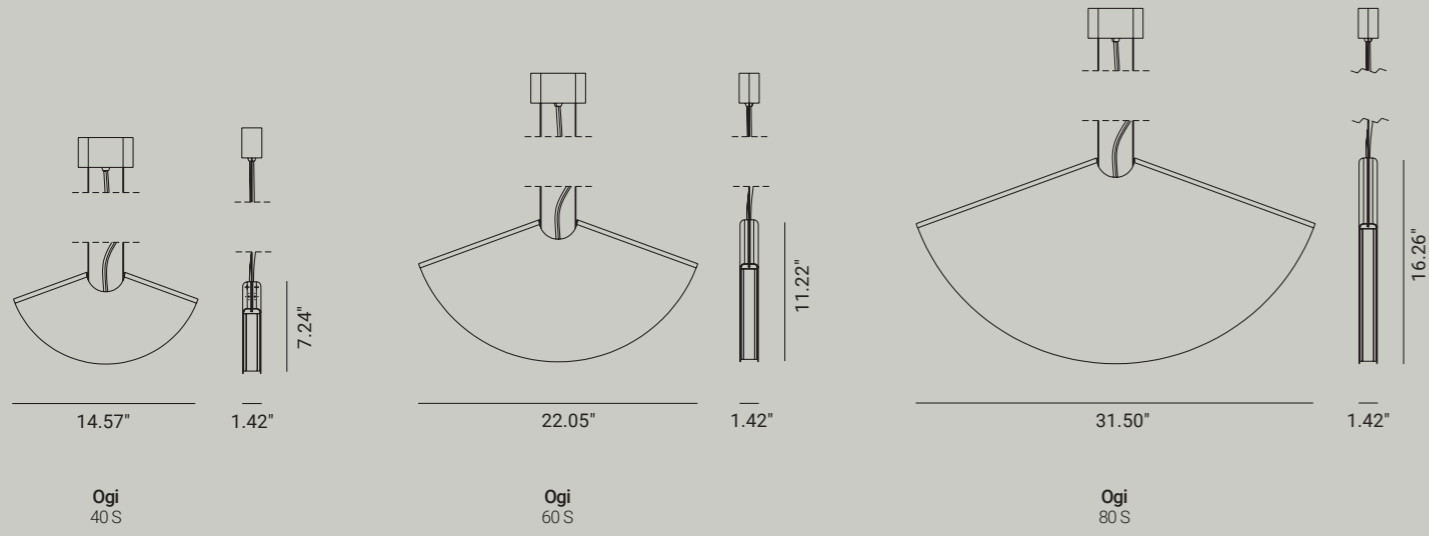

Ogi

Collection

Light for every space

Ogi family provides complete solutions for various spaces. The generous and impactful pendants in three sizes, will illuminate living and dining rooms as well as restaurants and cafes, with tables of any size. The wall sconces were created for the corridors, and the super small size lamp will fit even a very narrow wall. The collection is completed with a table lamp, sculptural and full of character.