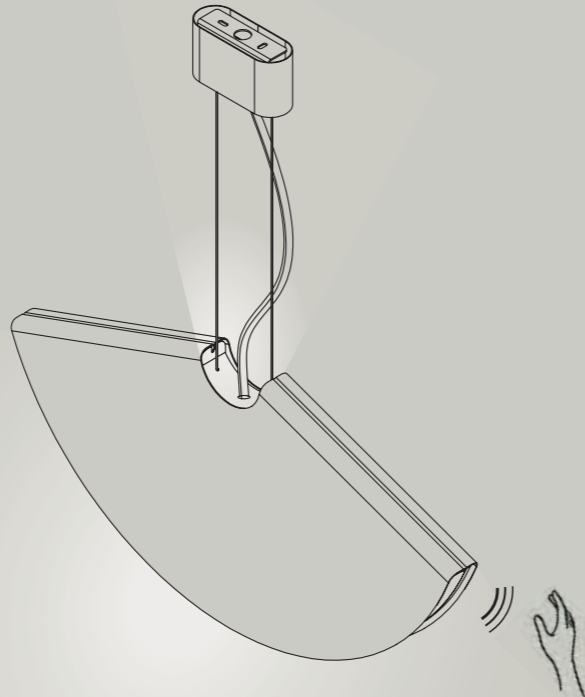

Suspended

Ogi 60 S

Sign in the space

Our lamp family is based on the shape of Ogi, the traditional, Japanese folding fan. The bold, geometric shape in solid color and surprisingly thin profile create an iconic, graphic signature - a calligraphic brush stroke in the air.

Ogi

Collection

Light for every space

Ogi family provides complete solutions for various spaces. The generous and impactful pendants in three sizes, will illuminate living and dining rooms as well as restaurants and cafes, with tables of any size. The wall sconces were created for the corridors, and the super small size lamp will fit even a very narrow wall. The collection is completed with a table lamp, sculptural and full of character.

Ogi
40 S

Ogi
60 S

Ogi
80 S

Ogi
20 Wall

Ogi
40 Wall

Ogi
40 Table

Touchless Control

When we design our lamps, we think about more than just what they are supposed to illuminate. We care about building the overall experience of light in a room. In addition to the main light source pointing downward, pendant lamps also have additional light beaming upward, illuminating the ceiling. Similarly, wall sconces - they shine on the wall, but also on the ground. The combination of the two effects results in a more balanced and welcoming environment in the room. In addition, the pendant lamps and the table lamp are equipped with the "dim to warm" touchless light control function.

Ogi

Light gradient

What is special about Ogi is the way it distributes light. The unique, curved shape enables the light to gradually and pleasantly open up. In the center, the light is strongest and most concentrated, illuminating clearly the area below it. Moving up the curve, towards the elevated ends of the lamp, the light is fading away, creating a pleasant, dimmed light around it.