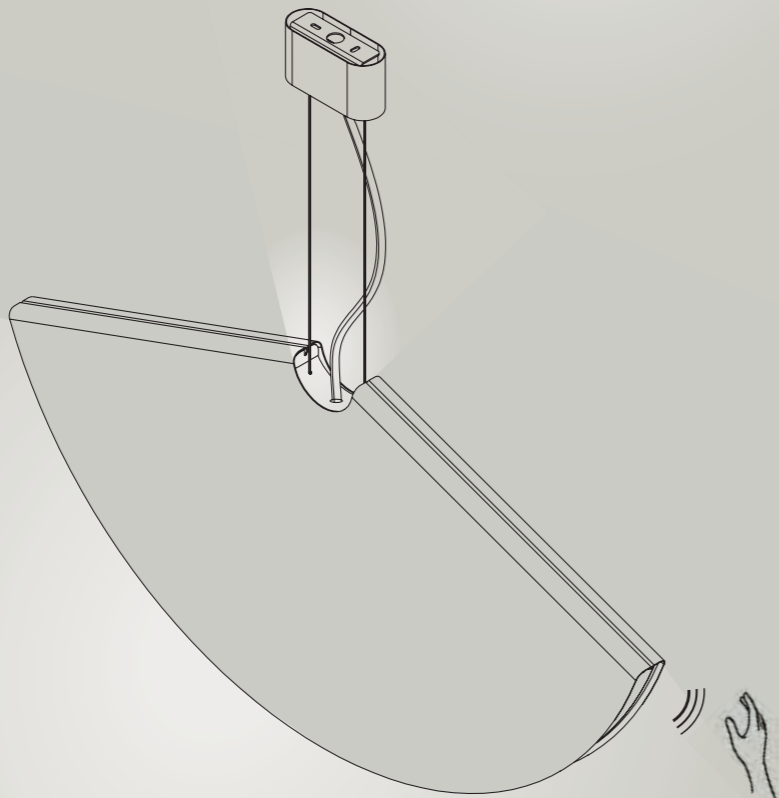

Suspended

Ogi 60 S

Sign in the space

Our lamp family is based on the shape of Ogi, the traditional, Japanese folding fan. The bold, geometric shape in solid color and surprisingly thin profile create an iconic, graphic signature - a calligraphic brush stroke in the air.

Ogi

Collection

Light for every space

Ogi family provides complete solutions for various spaces. The generous and impactful pendants in three sizes, will illuminate living and dining rooms as well as restaurants and cafes, with tables of any size. The wall sconces were created for the corridors, and the super small size lamp will fit even a very narrow wall. The collection is completed with a table lamp, sculptural and full of character.

Ogi
40 S

Ogi
60 S

Ogi
80 S

Ogi
20 Wall

Ogi
40 Wall

Ogi
40 Table

Touchless Control

When we design our lamps, we think about more than just what they are supposed to illuminate. We care about building the overall experience of light in a room. In addition to the main light source pointing downward, pendant lamps also have additional light beaming upward, illuminating the ceiling. Similarly, wall sconces - they shine on the wall, but also on the ground. The combination of the two effects results in a more balanced and welcoming environment in the room. In addition, the pendant lamps and the table lamp are equipped with the "dim to warm" touchless light control function.

Ogi

Light gradient

What is special about Ogi is the way it distributes light. The unique, curved shape enables the light to gradually and pleasantly open up. In the center, the light is strongest and most concentrated, illuminating clearly the area below it. Moving up the curve, towards the elevated ends of the lamp, the light is fading away, creating a pleasant, dimmed light around it.