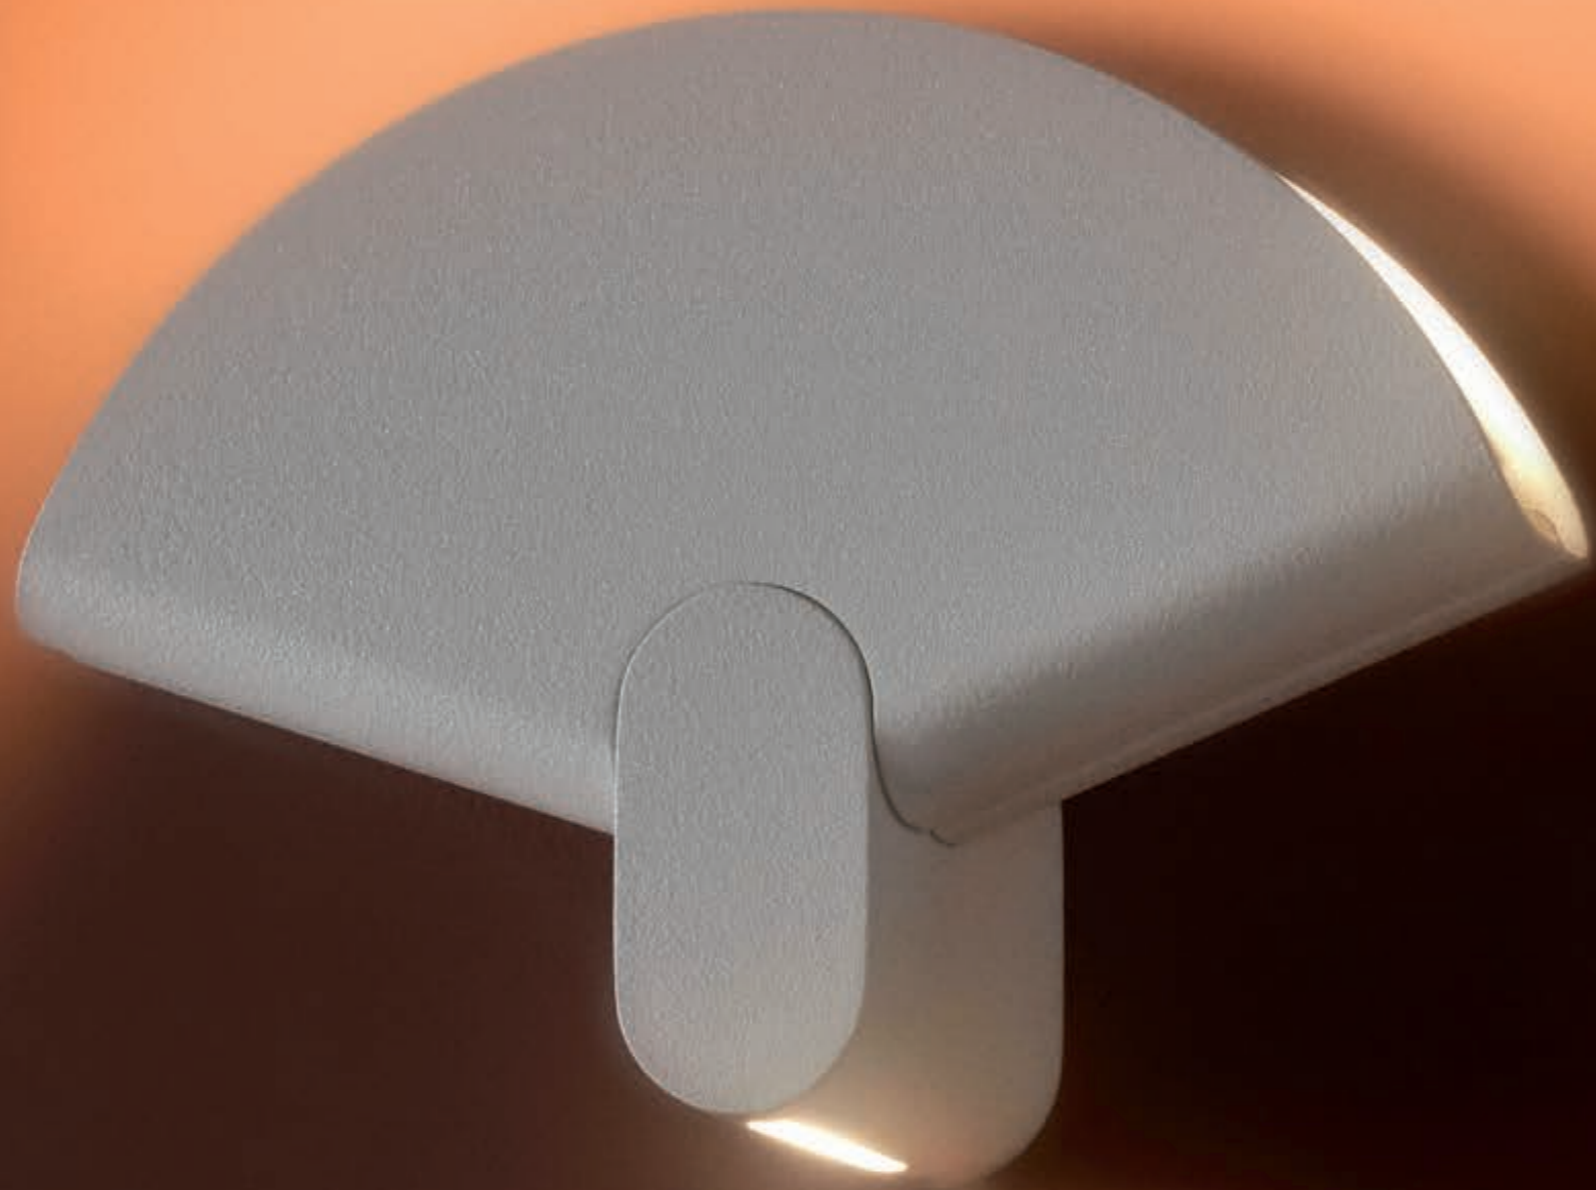

Suspended

Ogi 60 S

Sign in the space

Our lamp family is based on the shape of Ogi, the traditional, Japanese folding fan. The bold, geometric shape in solid color and surprisingly thin profile create an iconic, graphic signature - a calligraphic brush stroke in the air.

Ogi

Light gradient

What is special about Ogi is the way it distributes light. The unique, curved shape enables the light to gradually and pleasantly open up. In the center, the light is strongest and most concentrated, illuminating clearly the area below it. Moving up the curve, towards the elevated ends of the lamp, the light is fading away, creating a pleasant, dimmed light around it.

The unique shape of the tool-free mounting box completes the overall unique design of OGI

Ogi 40 Table

The table lamp is full of character. Combined with colour it becomes a decorative object on its own. The light in this variant has a special, dim to warm option, that allows to regulate the mood of the space.

Touchless Control DIM TO WARM

reddot winner 2023

Ogi 20 Wall

The wall scones in two sizes were designed for both home and contract market. The light is emitted up and also down, for both decorative effect on the wall and functional floor illumination. Single lamp in bold color will work as a playful object on a wall of a modern living room. Multiplied mini version in toned down shade will serve well in hotel corridors.