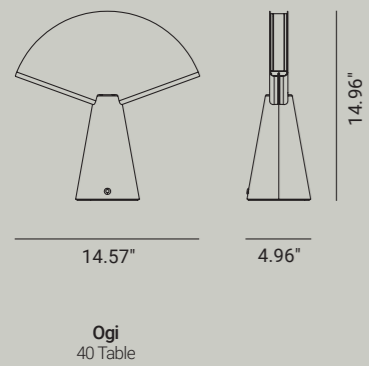

Ogi

Collection

Light for every space

Ogi family provides complete solutions for various spaces. The generous and impactful pendants in three sizes, will illuminate living and dining rooms as well as restaurants and cafes, with tables of any size. The wall sconces were created for the corridors, and the super small size lamp will fit even a very narrow wall. The collection is completed with a table lamp, sculptural and full of character.