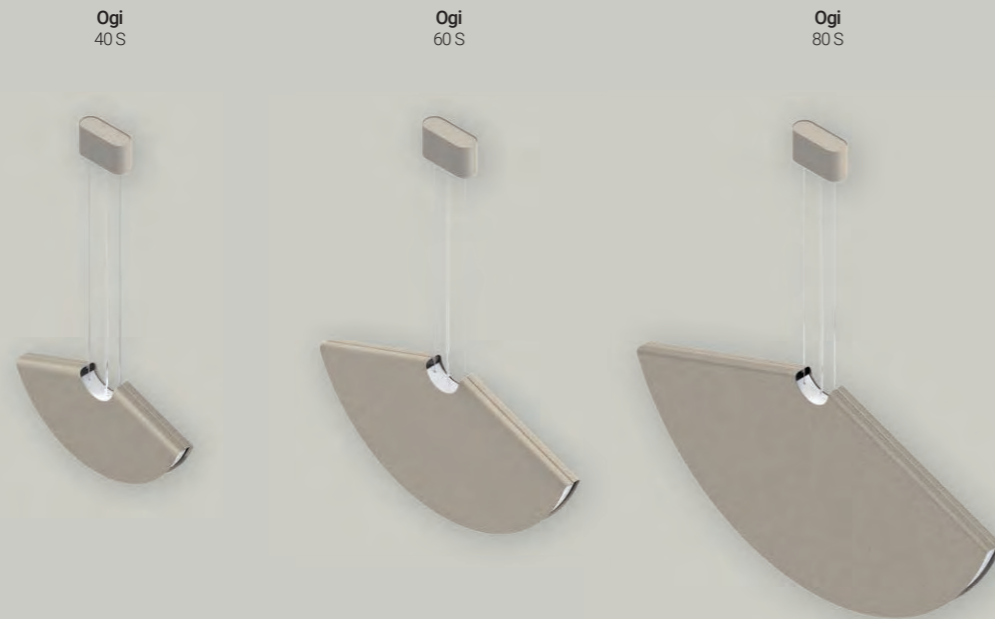

Suspended

Ogi 60 S

Sign in the space

Our lamp family is based on the shape of Ogi, the traditional, Japanese folding fan. The bold, geometric shape in solid color and surprisingly thin profile create an iconic, graphic signature - a calligraphic brush stroke in the air.

Ogi

Light gradient

What is special about Ogi is the way it distributes light. The unique, curved shape enables the light to gradually and pleasantly open up. In the center, the light is strongest and most concentrated, illuminating clearly the area below it. Moving up the curve, towards the elevated ends of the lamp, the light is fading away, creating a pleasant, dimmed light around it.

Touchless Control DIM TO WARM

reddot winner 2023

Ogi 20 Wall

The wall scones in two sizes were designed for both home and contract market. The light is emitted up and also down, for both decorative effect on the wall and functional floor illumination. Single lamp in bold color will work as a playful object on a wall of a modern living room. Multiplied mini version in toned down shade will serve well in hotel corridors.

Ogi

Collection

⌄ Suspension L 59.06" / 118.11"

Ogi
20 Wall

Ogi
40 Wall

Ogi
40 Table

Parameters

Dimensions (LxWxH)	14.57" x 1.42" x 7.24"	22.05" x 1.42" x 11.22"	31.50" x 1.42" x 16.26"
Power	13.5W	20W	27.5W
Luminous flux* (direct)	up to 1260 lm	up to 1890 lm	up to 2700 lm
Luminous flux* (indirect)	up to 126 lm	up to 189 lm	up to 189 lm
Diffuser	satin	satin	satin
Control	ON-OFF, DALI, CASAMBI, DIM TO WARM	ON-OFF, DALI, CASAMBI, DIM TO WARM	ON-OFF, DALI, CASAMBI, DIM TO WARM