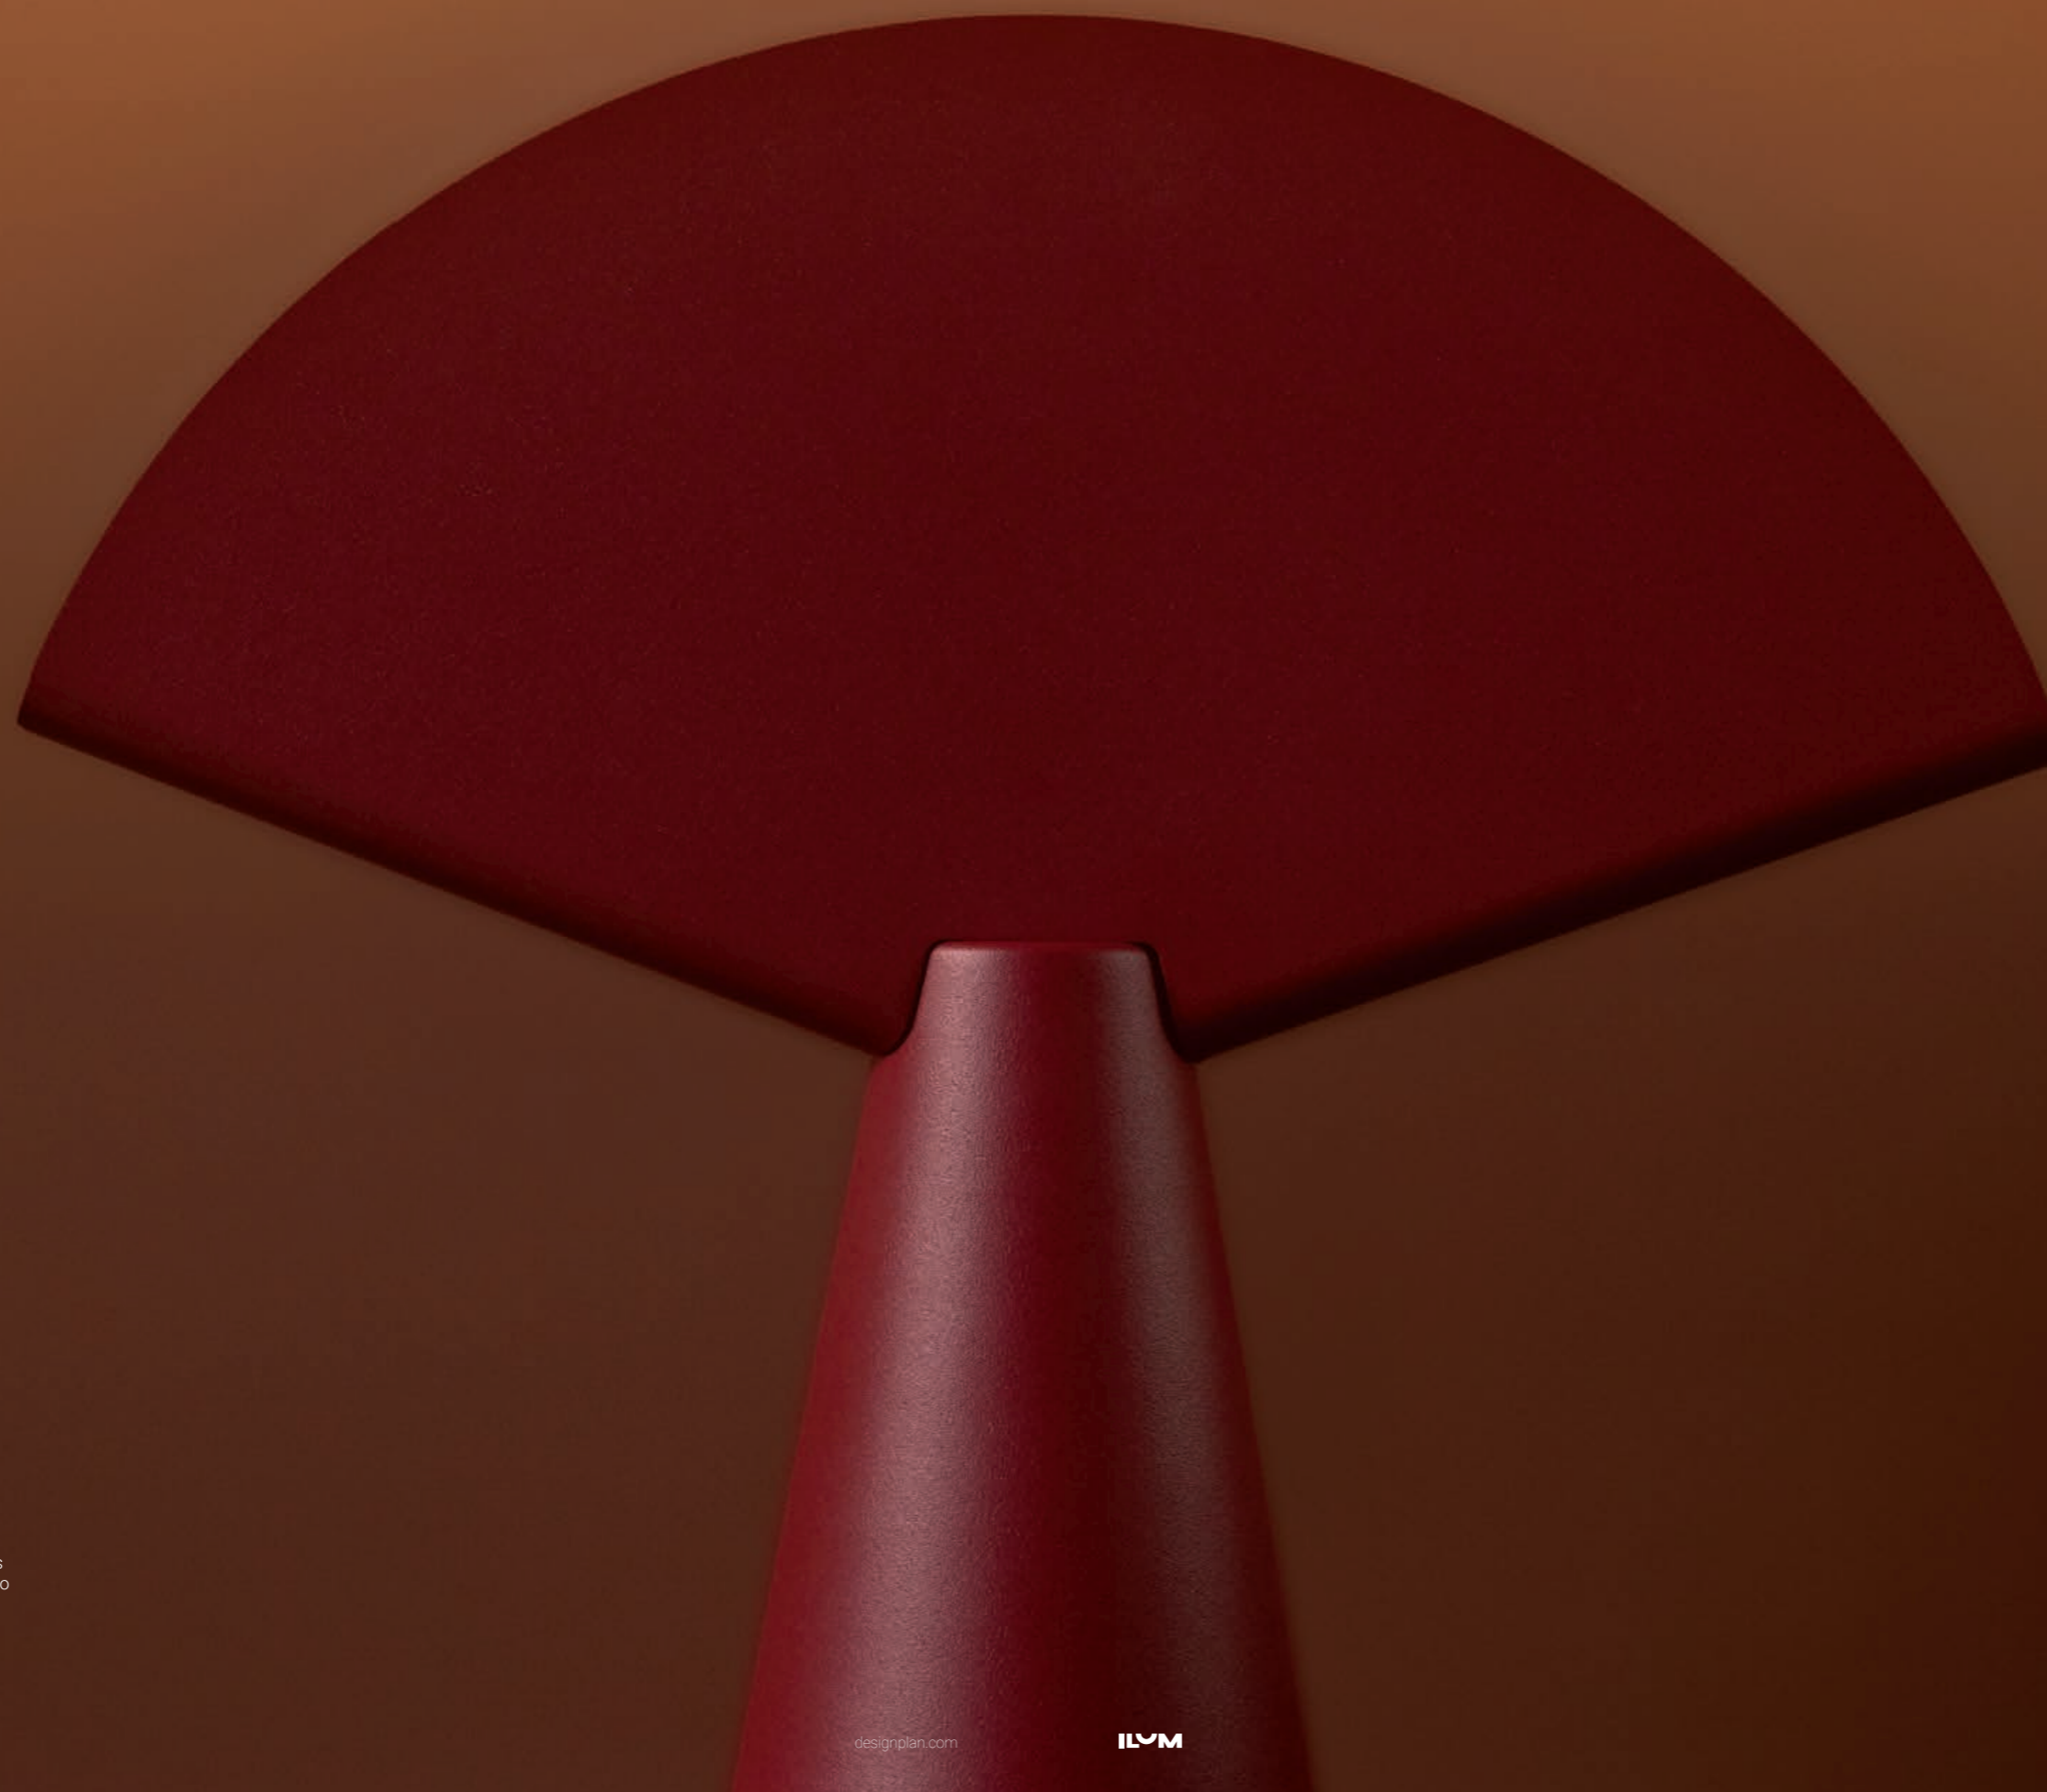

Suspended

Ogi 60 S

Sign in the space

Our lamp family is based on the shape of Ogi, the traditional, Japanese folding fan. The bold, geometric shape in solid color and surprisingly thin profile create an iconic, graphic signature - a calligraphic brush stroke in the air.

Ogi

Light gradient

What is special about Ogi is the way it distributes light. The unique, curved shape enables the light to gradually and pleasantly open up. In the center, the light is strongest and most concentrated, illuminating clearly the area below it. Moving up the curve, towards the elevated ends of the lamp, the light is fading away, creating a pleasant, dimmed light around it.

The unique shape of the tool-free mounting box completes the overall unique design of OGI

Ogi 40 Table

The table lamp is full of character. Combined with colour it becomes a decorative object on its own. The light in this variant has a special, dim to warm option, that allows to regulate the mood of the space.