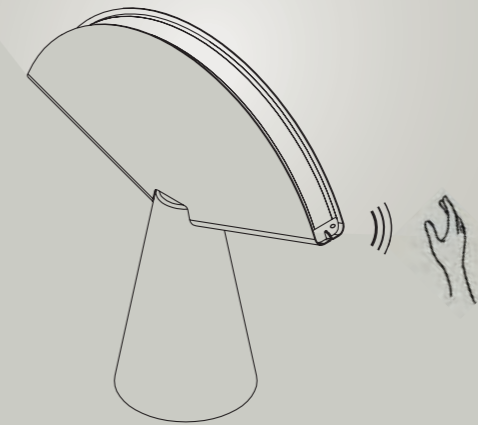

Suspended

Ogi 60 S

Sign in the space

Our lamp family is based on the shape of Ogi, the traditional, Japanese folding fan. The bold, geometric shape in solid color and surprisingly thin profile create an iconic, graphic signature - a calligraphic brush stroke in the air.

Ogi
40 S

Ogi
60 S

Ogi
80 S

Ogi
20 Wall

Ogi
40 Wall

Ogi
40 Table

Touchless Control

When we design our lamps, we think about more than just what they are supposed to illuminate. We care about building the overall experience of light in a room. In addition to the main light source pointing downward, pendant lamps also have additional light beaming upward, illuminating the ceiling. Similarly, wall sconces - they shine on the wall, but also on the ground. The combination of the two effects results in a more balanced and welcoming environment in the room. In addition, the pendant lamps and the table lamp are equipped with the "dim to warm" touchless light control function.

Ogi

Light gradient

What is special about Ogi is the way it distributes light. The unique, curved shape enables the light to gradually and pleasantly open up. In the center, the light is strongest and most concentrated, illuminating clearly the area below it. Moving up the curve, towards the elevated ends of the lamp, the light is fading away, creating a pleasant, dimmed light around it.

The unique shape of the tool-free mounting box completes the overall unique design of OGI

Ogi 40 Table

The table lamp is full of character. Combined with colour it becomes a decorative object on its own. The light in this variant has a special, dim to warm option, that allows to regulate the mood of the space.