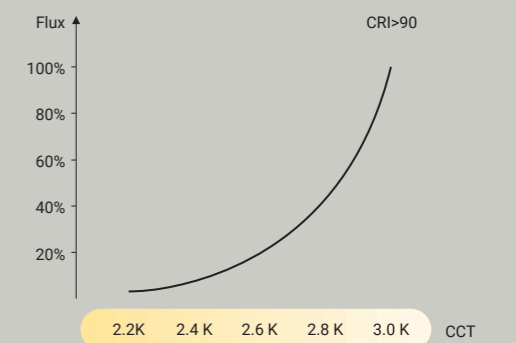

Touchless Control DIM TO WARM