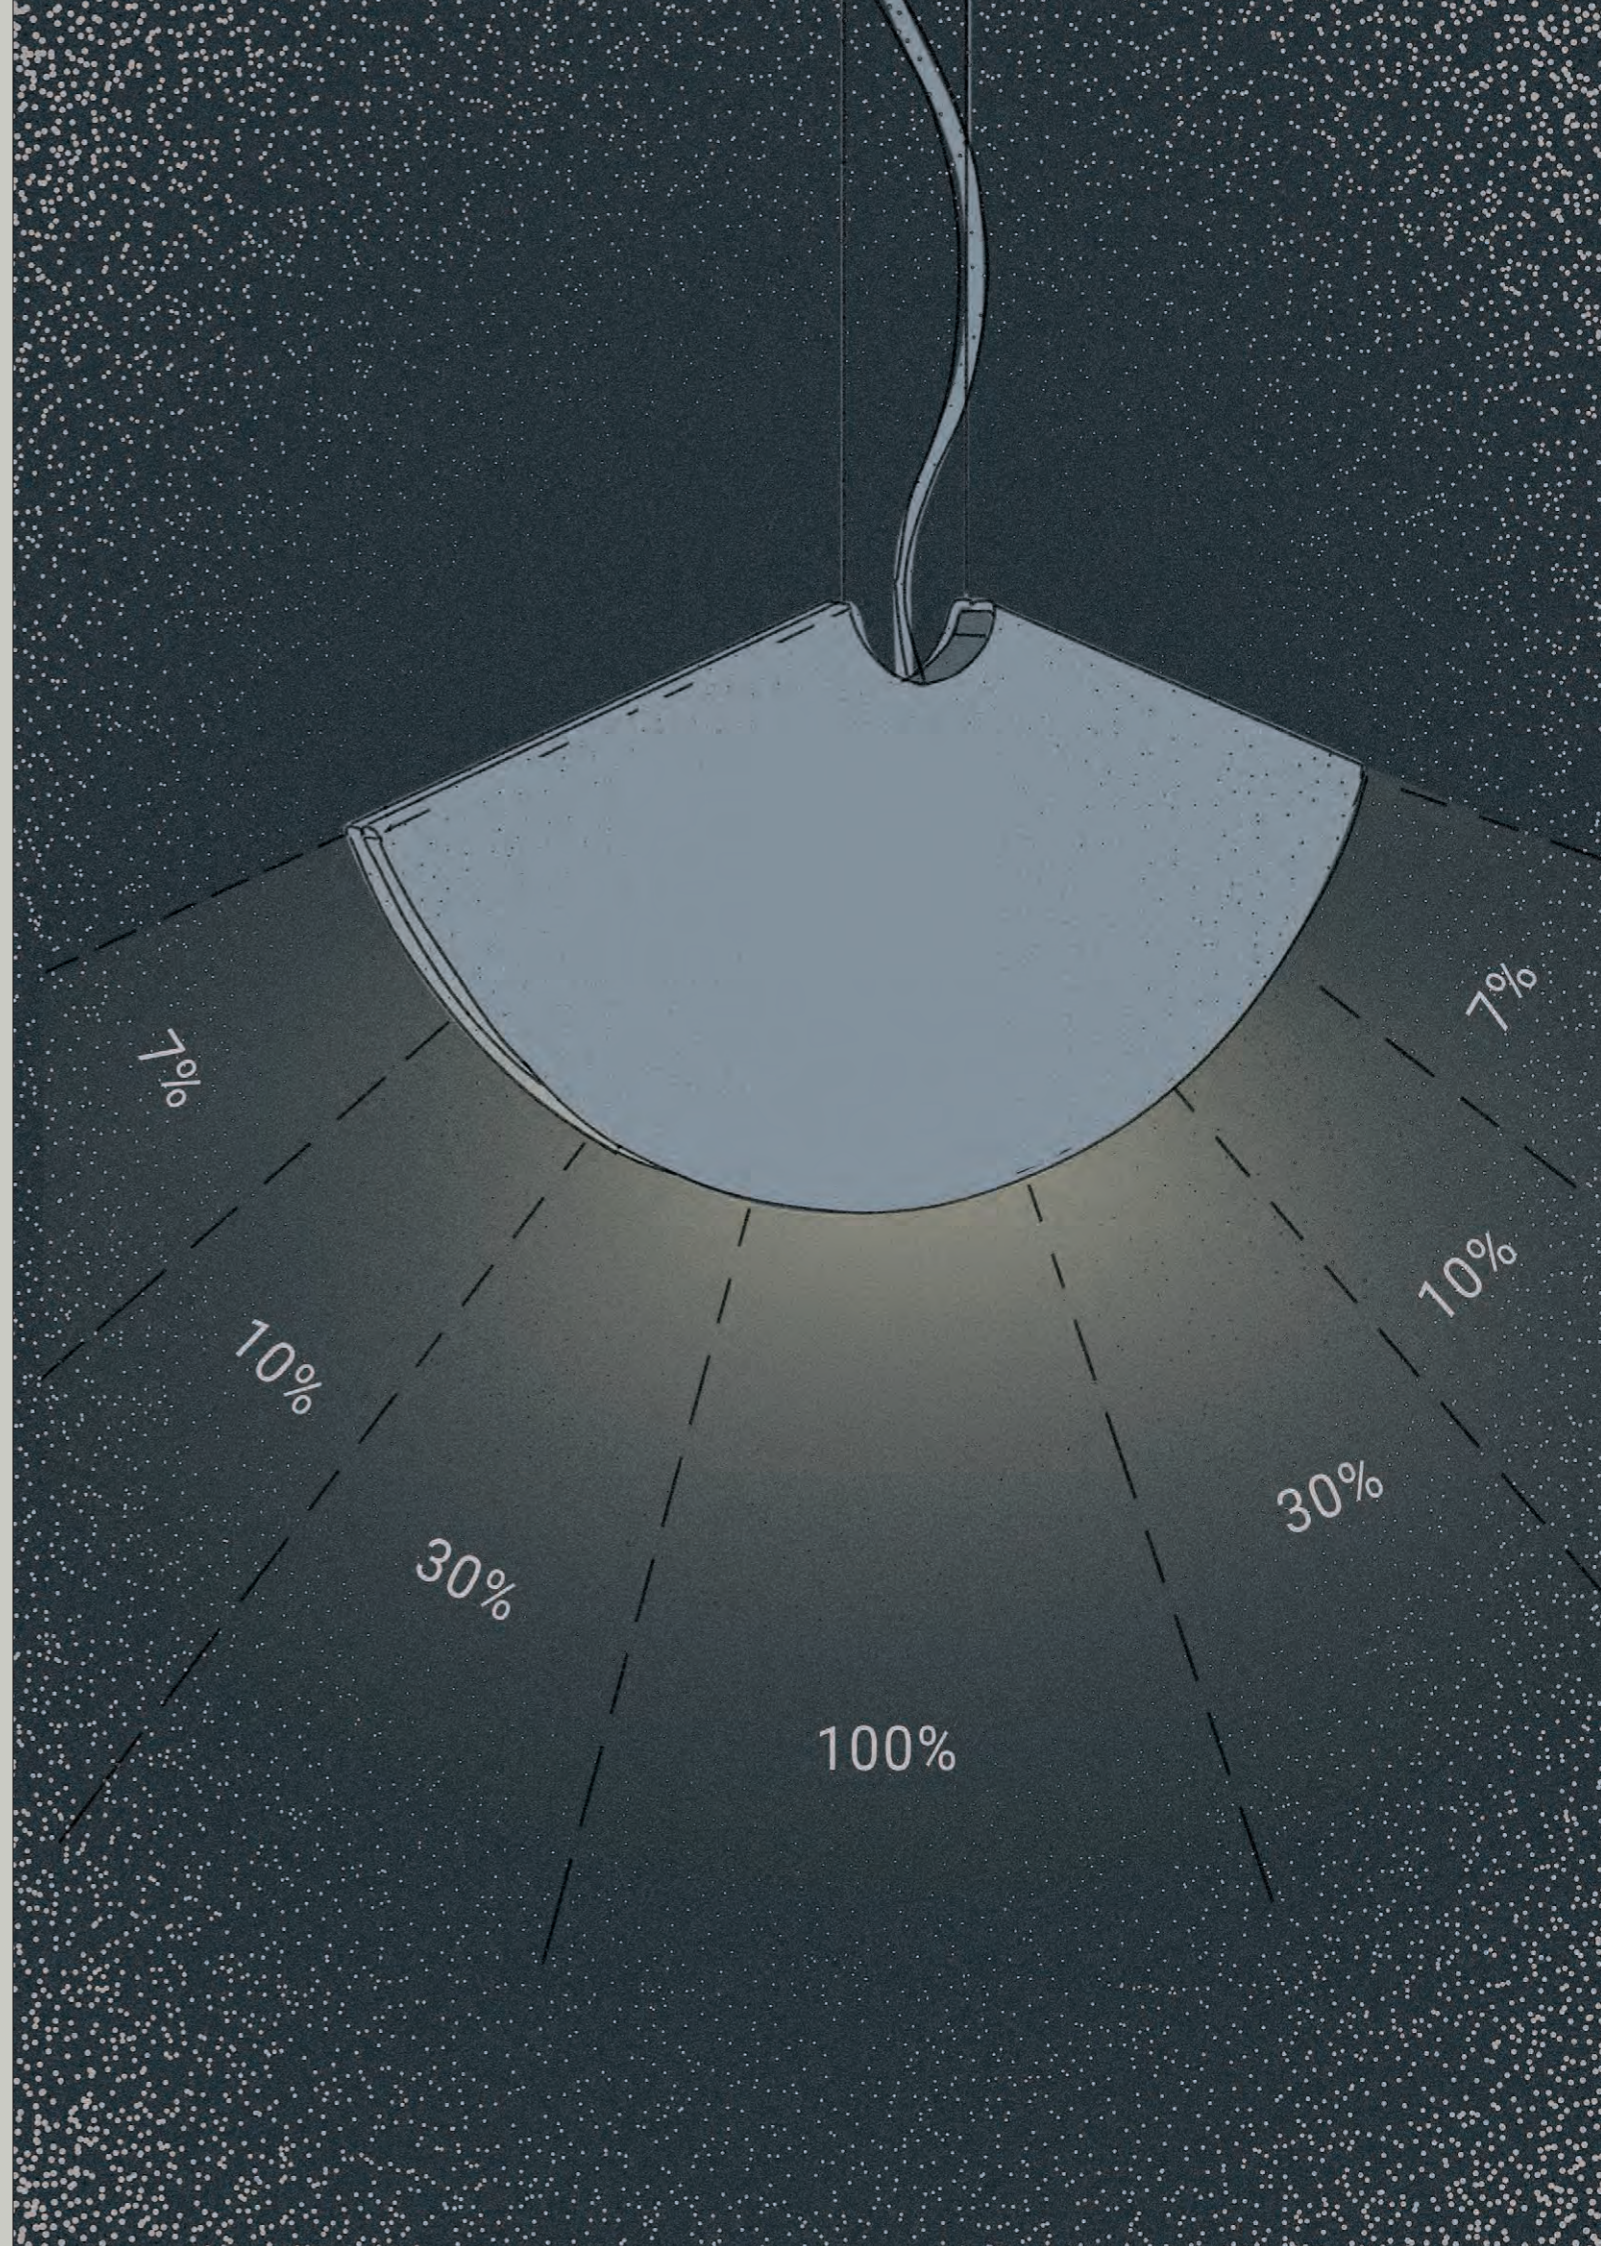

Ogi 40 Table

The unique shape of the tool-free mounting box completes the overall unique design of OGI