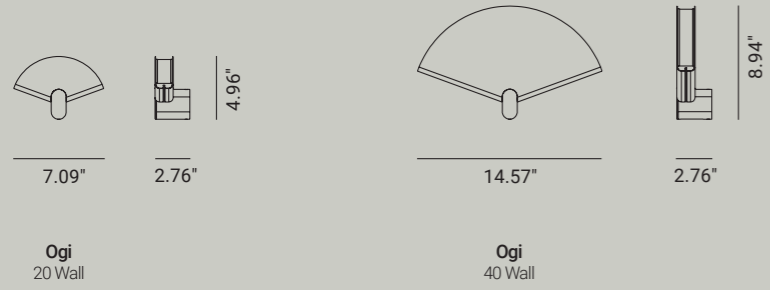

Ogi

Collection

Light for every space

Ogi family provides complete solutions for various spaces. The generous and impactful pendants in three sizes, will illuminate living and dining rooms as well as restaurants and cafes, with tables of any size. The wall sconces were created for the corridors, and the super small size lamp will fit even a very narrow wall. The collection is completed with a table lamp, sculptural and full of character.