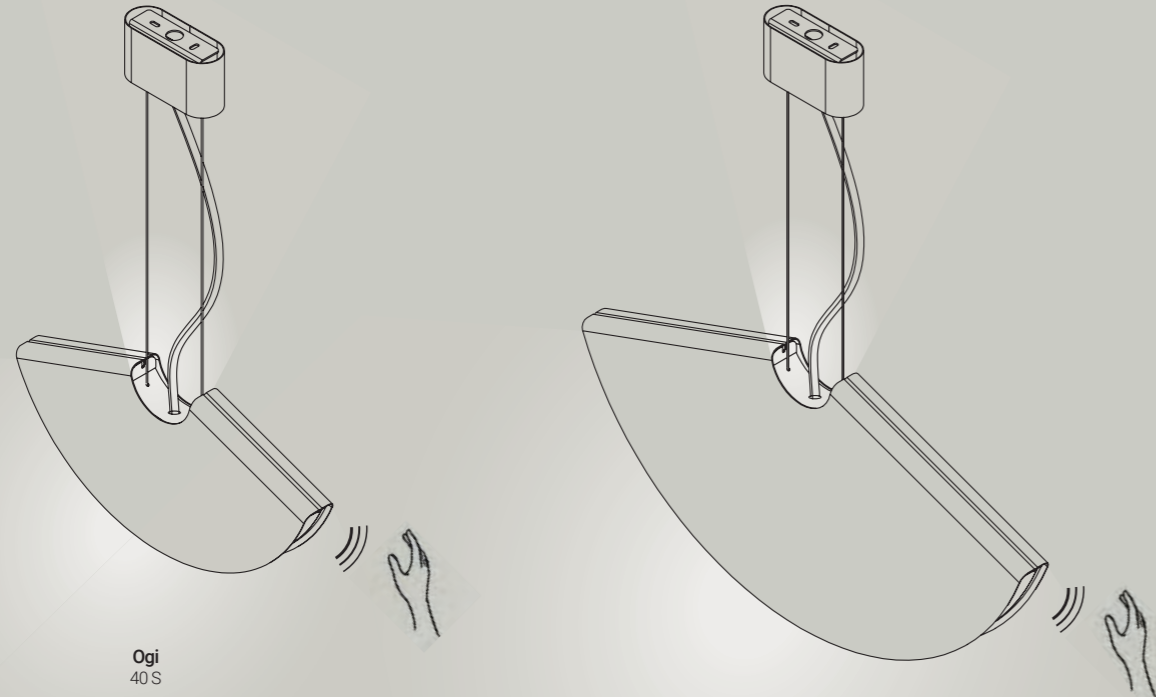

Suspended

Ogi 60 S

Sign in the space

Our lamp family is based on the shape of Ogi, the traditional, Japanese folding fan. The bold, geometric shape in solid color and surprisingly thin profile create an iconic, graphic signature - a calligraphic brush stroke in the air.

Ogi

Collection

Light for every space

Ogi family provides complete solutions for various spaces. The generous and impactful pendants in three sizes, will illuminate living and dining rooms as well as restaurants and cafes, with tables of any size. The wall sconces were created for the corridors, and the super small size lamp will fit even a very narrow wall. The collection is completed with a table lamp, sculptural and full of character.

Ogi
40 S

Ogi
60 S

Ogi
80 S

Ogi
20 Wall

Ogi
40 Wall

Ogi
40 Table

Touchless Control

When we design our lamps, we think about more than just what they are supposed to illuminate. We care about building the overall experience of light in a room. In addition to the main light source pointing downward, pendant lamps also have additional light beaming upward, illuminating the ceiling. Similarly, wall sconces - they shine on the wall, but also on the ground. The combination of the two effects results in a more balanced and welcoming environment in the room. In addition, the pendant lamps and the table lamp are equipped with the "dim to warm" touchless light control function.

Ogi

Light gradient

What is special about Ogi is the way it distributes light. The unique, curved shape enables the light to gradually and pleasantly open up. In the center, the light is strongest and most concentrated, illuminating clearly the area below it. Moving up the curve, towards the elevated ends of the lamp, the light is fading away, creating a pleasant, dimmed light around it.