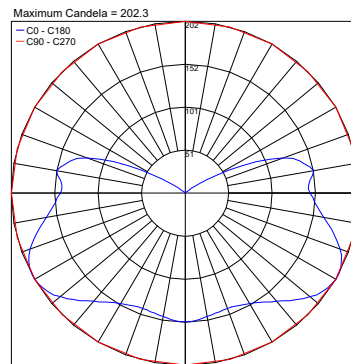

PHOTOMETRIC DATA

Note: All photometric data is 3000K

OVAL