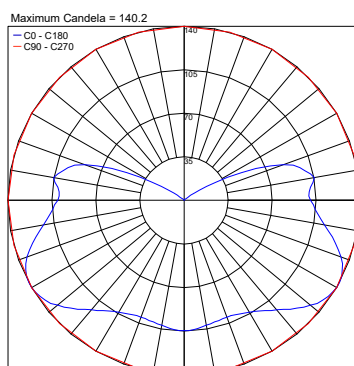

OVAL STRIP

Job Name/Date:

Fixture Type Designation: