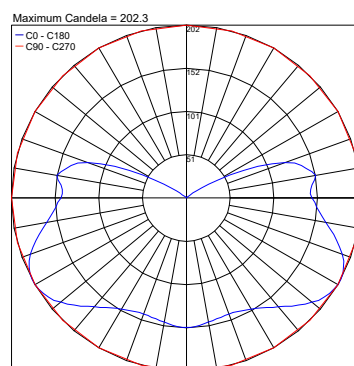

OVAL STRIP

Job Name/Date:

Fixture Type Designation: