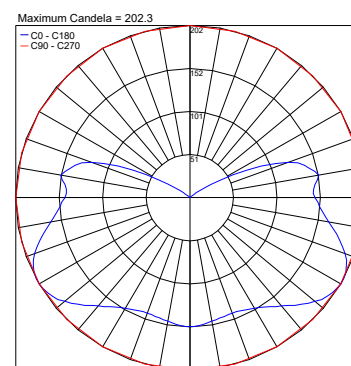

OVAL STRIP

Job Name/Date:

Fixture Type Designation: