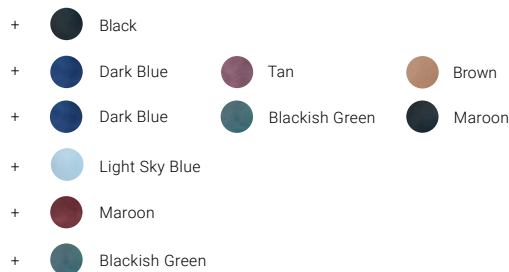

ORDERING INFORMATION

Example: IO7.2512.04M1.1378.1U.US. Power Supplies / Accessories sold separately.

Model No.	Size	CCT	Felt Color	
IO5.2502 (Oval - Smooth)	03M1 (Oval 732)	1278 - 30K ON/OFF	2U - Maroon / Black	.US
IO5.2512 (Oval - Strip Groove)	04M1 (Oval 1014)	1378 - 40K ON/OFF	R1 - Brown / Blackish Green	.US
IO5.2522 (Oval - Radial Groove)	05M1 (Oval 1296)	2278 - 30K DALI	1U - Blackish Green / Black	
		2378 - 40K DALI	U1 - Black / Blackish Green	
			U2 - Black / Maroon	
			UQ - Black / Dark Blue	
			L2 - Dark Camel / Maroon	
			QU - Dark Blue / Black	
			I7 - Light Camel / Light Blue	
			P6 - African Gray / Tan	
			PQ - African Gray / Dk Blue	
			PR - African Gray / Brown	

Velo
Oval 732

39.92"

Velo
Oval 1014

51.02"

Velo
Oval 1296

FELT COLORS

Front PET felt

Inside PET felt