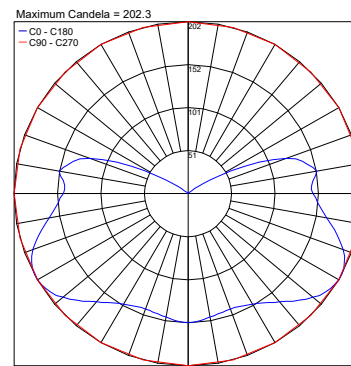

OVAL RADIAL