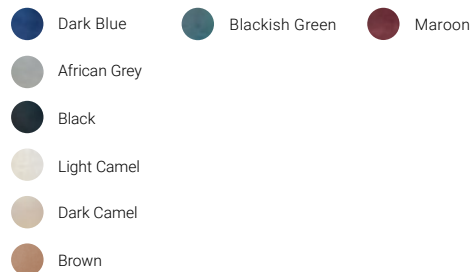

ORDERING INFORMATION

Example: IO7.2512.04M1.1378.1U.US. Power Supplies / Accessories sold separately.

Model No.	Size	CCT	Felt Color	
IO5.2502 (Oval - Smooth)	03M1 (Oval 732)	1278 - 30K ON/OFF	2U - Maroon / Black	.US
IO5.2512 (Oval - Strip Groove)	04M1 (Oval 1014)	1378 - 40K ON/OFF	R1 - Brown / Blackish Green	.US
IO5.2522 (Oval - Radial Groove)	05M1 (Oval 1296)	2278 - 30K DALI	1U - Blackish Green / Black	
		2378 - 40K DALI	U1 - Black / Blackish Green	
			U2 - Black / Maroon	
			UQ - Black / Dark Blue	
			L2 - Dark Camel / Maroon	
			QU - Dark Blue / Black	
			I7 - Light Camel / Light Blue	
			P6 - African Gray / Tan	
			PQ - African Gray / Dk Blue	
			PR - African Gray / Brown	

Velo
Oval 732

39.92"

Velo
Oval 1014

51.02"

Velo
Oval 1296

FELT COLORS

Front PET felt

Inside PET felt