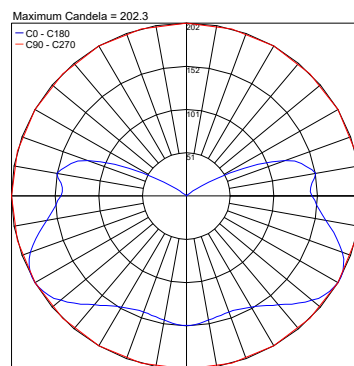

OVAL STRIP

Job Name/Date:

Fixture Type Designation: