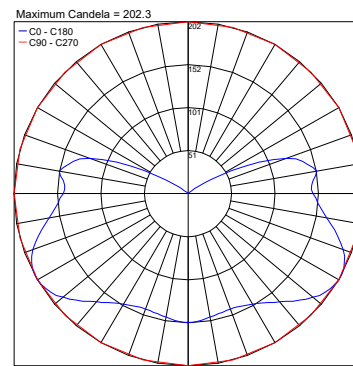

OVAL RADIAL