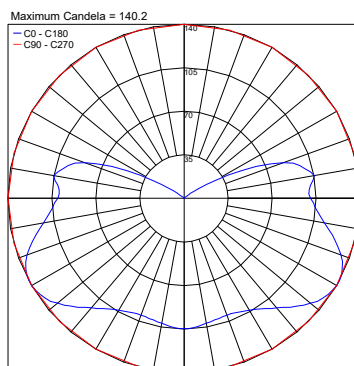

OVAL STRIP

Job Name/Date:

Fixture Type Designation: