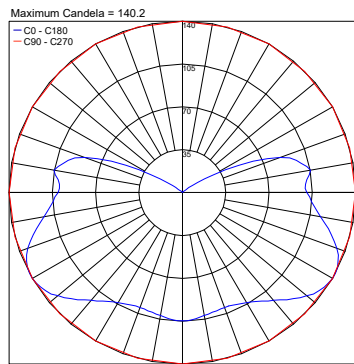

PHOTOMETRIC DATA

Note: All photometric data is 3000K

OVAL