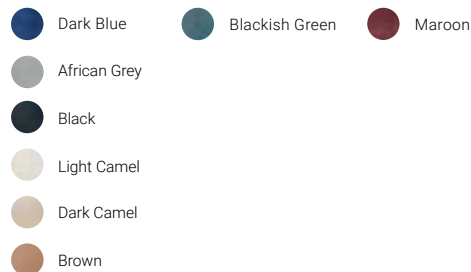

ORDERING INFORMATION

Example: 7.2512.04M1.1378.1U.US. Power Supplies / Accessories sold separately.

Model No.	Size	CCT	Felt Color	
5.2502 (Oval - Smooth)	03M1 (Oval 732)	1278 - 30K ON/OFF	2U - Maroon / Black	.US
5.2512 (Oval - Strip Groove)	04M1 (Oval 1014)	1378 - 40K ON/OFF	R1 - Brown / Blackish Green	
5.2522 (Oval - Radial Groove)	05M1 (Oval 1296)	2278 - 30K DALI	1U - Blackish Green / Black	
		2378 - 40K DALI	U1 - Black / Blackish Green	
			U2 - Black / Maroon	
			UQ - Black / Dark Blue	
			L2 - Dark Camel / Maroon	
			QU - Dark Blue / Black	
			I7 - Light Camel / Light Blue	
			P6 - African Gray / Tan	
			PQ - African Gray / Dk Blue	
			PR - African Gray / Brown	

Velo
Oval 732

39.92"

Velo
Oval 1014

51.02"

Velo
Oval 1296

FELT COLORS

Front PET felt

Inside PET felt