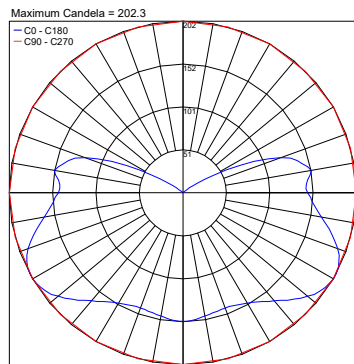

PHOTOMETRIC DATA

Note: All photometric data is 3000K

OVAL