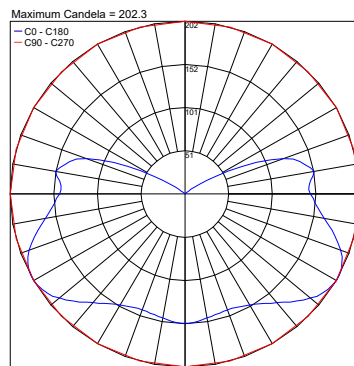

OVAL RADIAL