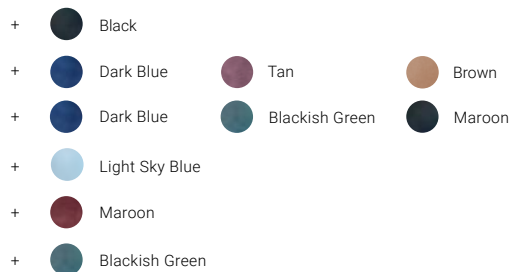

ORDERING INFORMATION

Example: 7.2512.04M1.1378.1U.US. Power Supplies / Accessories sold separately.

Model No.	Size	CCT	Felt Color	
5.2502 (Oval - Smooth)	03M1 (Oval 732)	1278 - 30K ON/OFF	2U - Maroon / Black	.US
5.2512 (Oval - Strip Groove)	04M1 (Oval 1014)	1378 - 40K ON/OFF	R1 - Brown / Blackish Green	
5.2522 (Oval - Radial Groove)	05M1 (Oval 1296)	2278 - 30K DALI	1U - Blackish Green / Black	
		2378 - 40K DALI	U1 - Black / Blackish Green	
			U2 - Black / Maroon	
			UQ - Black / Dark Blue	
			L2 - Dark Camel / Maroon	
			QU - Dark Blue / Black	
			I7 - Light Camel / Light Blue	
			P6 - African Gray / Tan	
			PQ - African Gray / Dk Blue	
			PR - African Gray / Brown	

Velo
Oval 732

39.92"

Velo
Oval 1014

51.02"

Velo
Oval 1296

FELT COLORS

Front PET felt

Inside PET felt