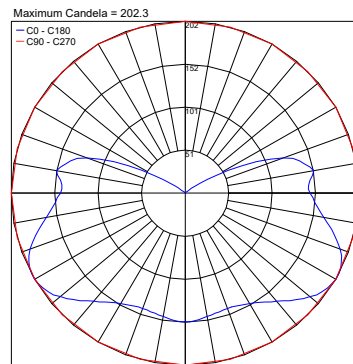

PHOTOMETRIC DATA

Note: All photometric data is 3000K

OVAL