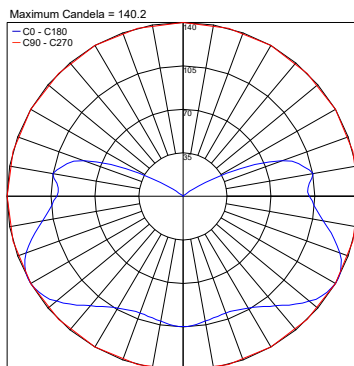

OVAL RADIAL