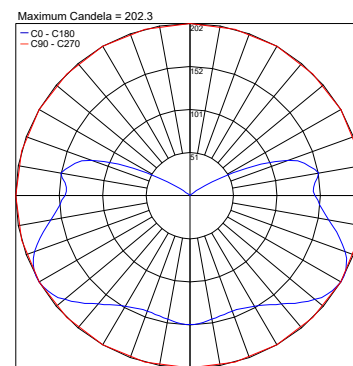

OVAL STRIP

Job Name/Date:

Fixture Type Designation: