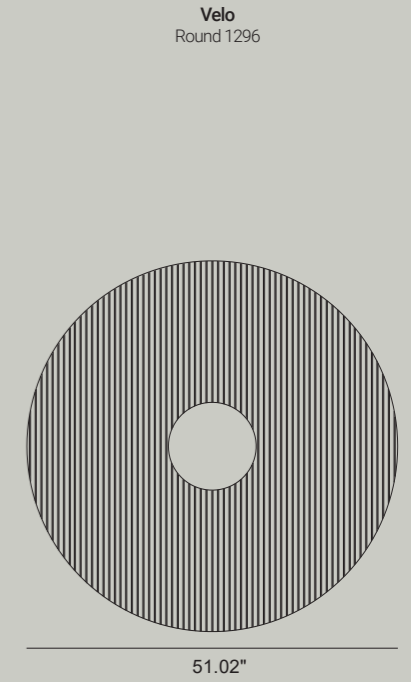

Velo

Round

Parameters

Dimensions	Ø 14.96" x 2.44"	Ø 28.82" x 2.48"
Power	19 W	34 W
Luminous flux*	630 lm	1160 lm
Diffuser	dark microcrystal	dark microcrystal
Control	ON-OFF, DALI, CASAMBI	ON-OFF, DALI, CASAMBI

Parameters

Dimensions	Ø 39.92" x 2.44"	Ø 51.02" x 2.44"
Power	49 W	64 W
Luminous flux*	1670 lm	2180 lm
Diffuser	dark microcrystal	dark microcrystal
Control	ON-OFF, DALI, CASAMBI	ON-OFF, DALI, CASAMBI

* Fixture lumen output data refer to 4000K.
For the latest product data please refer to the web page. To order a fixture, use the online product configurator.

Velo

Oval

Velo
Oval 732

Velo
Oval 1014

Velo
Oval 1296

Parameters

Dimensions	28.82" x 14.96" x 2.48"	39.92" x 14.96" x 2.48"
Power	34 W	49 W
Luminous flux*	1095 lm	1580 lm
Diffuser	dark microcrystal	dark microcrystal
Control	ON-OFF, DALI, CASAMBI	ON-OFF, DALI, CASAMBI

Parameters

Dimensions	51.02" x 14.96" x 2.48"
Power	64 W
Luminous flux*	2060 lm
Diffuser	dark microcrystal
Control	ON-OFF, DALI, CASAMBI

* Fixture lumen output data refer to 4000K.
For the latest product data please refer to the web page. To order a fixture, use the online product configurator.