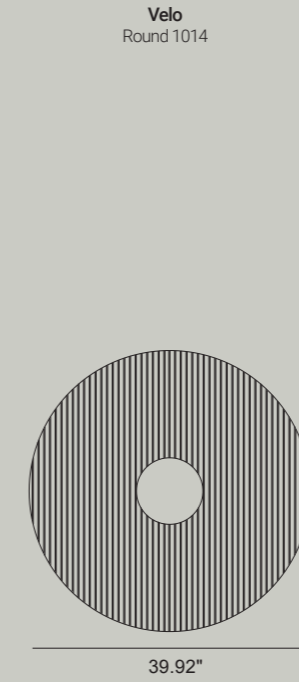

Velo

Round

Parameters

Dimensions	Ø 14.96" x 2.44"	Ø 28.82" x 2.48"
Power	19 W	34 W
Luminous flux*	630 lm	1160 lm
Diffuser	dark microcrystal	dark microcrystal
Control	ON-OFF, DALI, CASAMBI	ON-OFF, DALI, CASAMBI

Parameters

Dimensions	Ø 39.92" x 2.44"	Ø 51.02" x 2.44"
Power	49 W	64 W
Luminous flux*	1670 lm	2180 lm
Diffuser	dark microcrystal	dark microcrystal
Control	ON-OFF, DALI, CASAMBI	ON-OFF, DALI, CASAMBI

* Fixture lumen output data refer to 4000K.
For the latest product data please refer to the web page. To order a fixture, use the online product configurator.

Velo

Oval

Velo
Oval 732

Velo
Oval 1014

Velo
Oval 1296

Parameters

Dimensions	28.82" x 14.96" x 2.48"	39.92" x 14.96" x 2.48"
Power	34 W	49 W
Luminous flux*	1095 lm	1580 lm
Diffuser	dark microcrystal	dark microcrystal
Control	ON-OFF, DALI, CASAMBI	ON-OFF, DALI, CASAMBI

Parameters

Dimensions	51.02" x 14.96" x 2.48"
Power	64 W
Luminous flux*	2060 lm
Diffuser	dark microcrystal
Control	ON-OFF, DALI, CASAMBI

* Fixture lumen output data refer to 4000K.
For the latest product data please refer to the web page. To order a fixture, use the online product configurator.