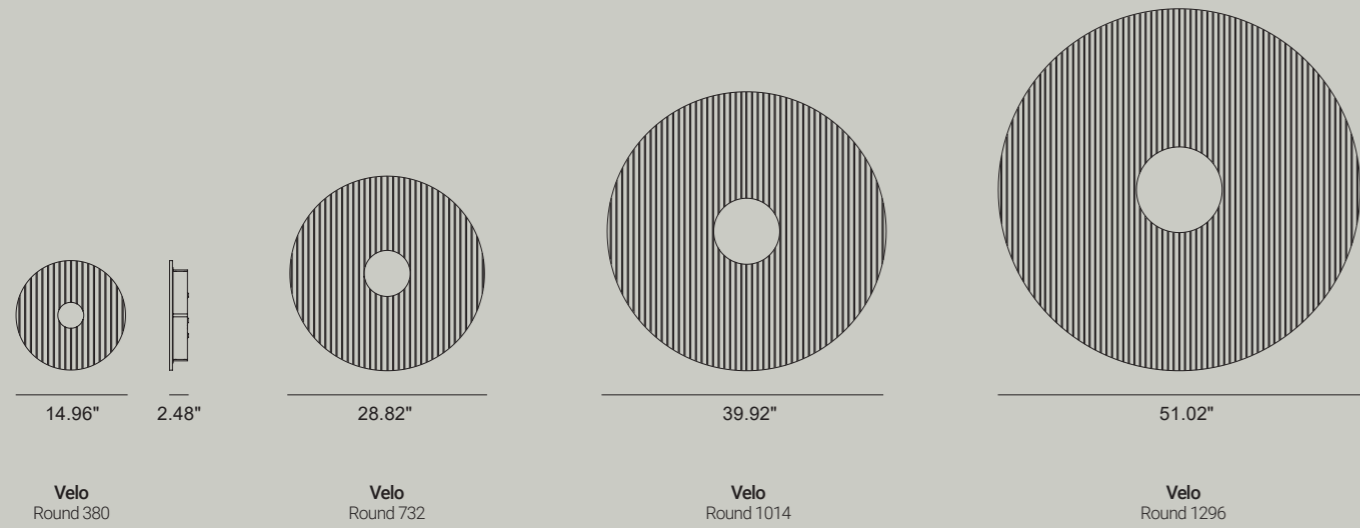

Velo

Collection

Velo
Round 380

Velo
Round 732

Velo
Round 1014

Velo
Round 1296