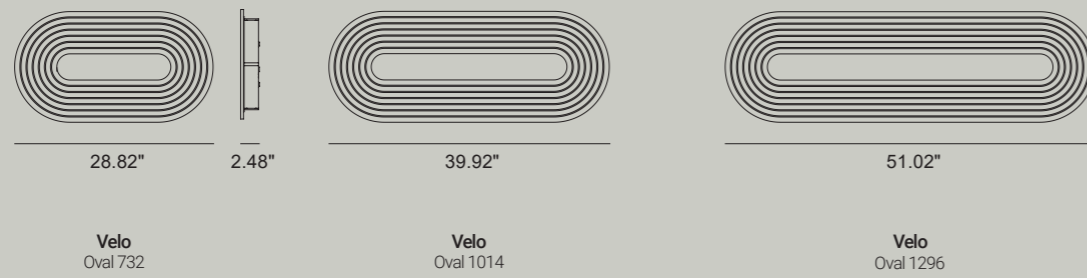

Velo
Oval 732

Velo
Oval 1014

Velo
Oval 1296