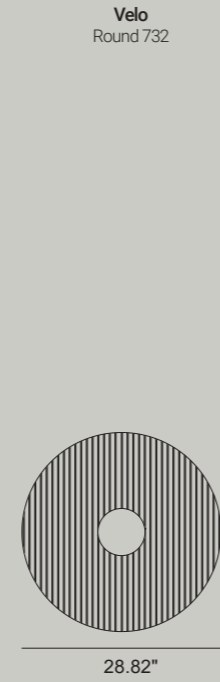

Velo

Round

Parameters

Dimensions	Ø 14.96" x 2.44"	Ø 28.82" x 2.48"
Power	19 W	34 W
Luminous flux*	630 lm	1160 lm
Diffuser	dark microcrystal	dark microcrystal
Control	ON-OFF, DALI, CASAMBI	ON-OFF, DALI, CASAMBI

Parameters

Dimensions	Ø 39.92" x 2.44"	Ø 51.02" x 2.44"
Power	49 W	64 W
Luminous flux*	1670 lm	2180 lm
Diffuser	dark microcrystal	dark microcrystal
Control	ON-OFF, DALI, CASAMBI	ON-OFF, DALI, CASAMBI

* Fixture lumen output data refer to 4000K.
For the latest product data please refer to the web page. To order a fixture, use the online product configurator.

Velo

Oval

Velo
Oval 732

Velo
Oval 1014

Velo
Oval 1296

Parameters

Dimensions	28.82" x 14.96" x 2.48"	39.92" x 14.96" x 2.48"
Power	34 W	49 W
Luminous flux*	1095 lm	1580 lm
Diffuser	dark microcrystal	dark microcrystal
Control	ON-OFF, DALI, CASAMBI	ON-OFF, DALI, CASAMBI

Parameters

Dimensions	51.02" x 14.96" x 2.48"
Power	64 W
Luminous flux*	2060 lm
Diffuser	dark microcrystal
Control	ON-OFF, DALI, CASAMBI

* Fixture lumen output data refer to 4000K.
For the latest product data please refer to the web page. To order a fixture, use the online product configurator.